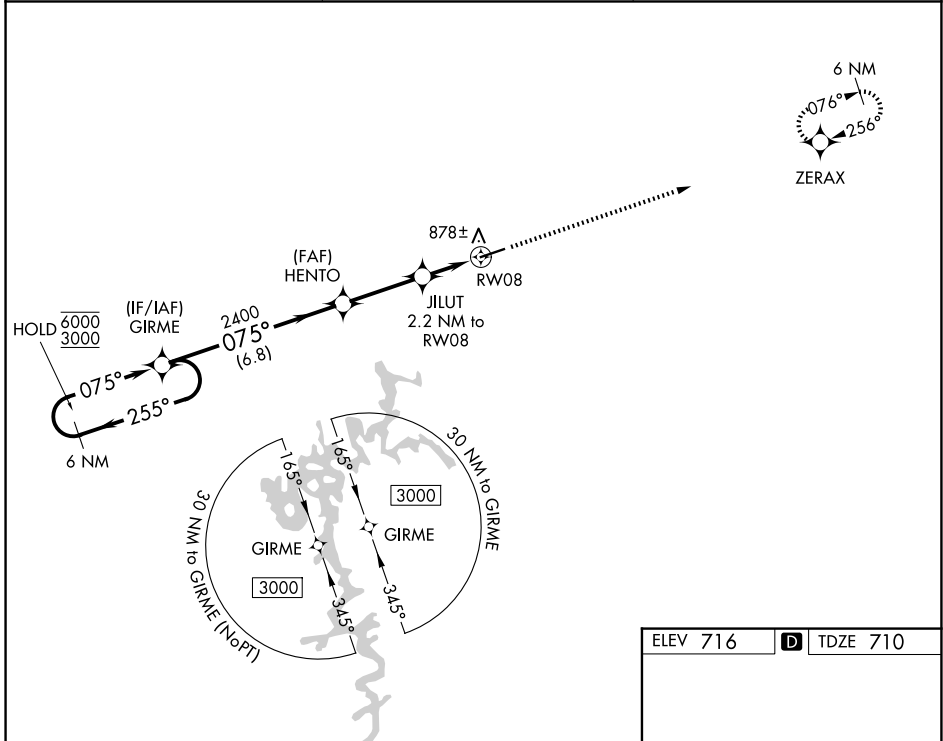

WAAS CH 77607 W08A	APP CRS 075°	Rwy Ldg TDZE Apt Elev	5000 710 716
--	------------------------	-----------------------------	---

RNAV (GPS) RWY 8

GLASGOW MUNI (GLW)

RNP APCH - GPS.

⚠ For uncompensated Baro-VNAV systems, LNAV/VNAV NA below -16°C or above 54°C.

MISSED APPROACH: Climb to 3000 direct ZERAX and hold.

AWOS-3 118.525	MEMPHIS CENTER 133.85 285.5	UNICOM 122.8 (CTAF) ①
--------------------------	---------------------------------------	--

SE-1, 11 JUN 2026 to 09 JUL 2026

MIRL Rwy 8-26 **①**
REIL Rwy 8 and 26 **①**