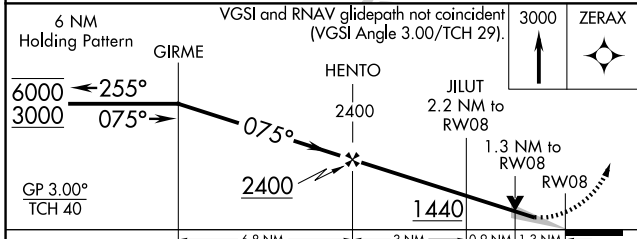

CATEGORY	A	B	C	D
LPV DA	1020-1		310 (400-1)	
LNAV/VNAV DA	1125-1³/₈		415 (500-1³/₈)	
LNAV MDA	1140-1	430 (500-1)	1140-1¹/₄	430 (500-1¹/₄)

MIRL Rwy 8-26 **①**
REIL Rwy 8 and 26 **①**