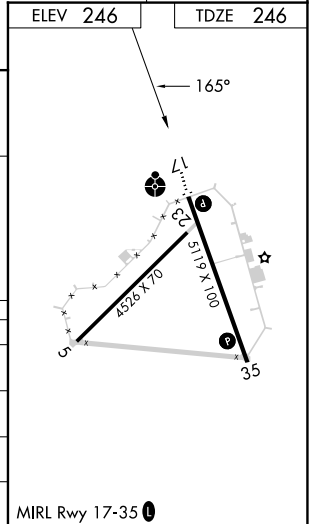

WAAS CH 90418 W17A	APP CRS 165°	Rwy Ldg TDZE Apt Elev	5119 246 246
--	------------------------	-----------------------------	---

RNAV (GPS) RWY 17

BARNWELL RGNL (BNL)

RNP APCH.	ODALS	MISSED APPROACH: Climb to 2100 direct CULPA and hold.
<p>⚠ Circling Rwy 5, 23 NA at night. Inop table does not apply to LPV, LNAV/VNAV all Cats, and LNAV Cat C. For uncompensated Baro-VNAV systems, LNAV/VNAV NA below -15°C or above 54°C.</p>		

AWOS-3PT 119.775	JACKSONVILLE CENTER 132.925 363.2	GCO 121.725	UNICOM 122.8 (CTAF)
----------------------------	---	-----------------------	-------------------------------

CATEGORY	A	B	C	D
LPV DA	496-¾ 250 (300-¾)			
LNAV/VNAV DA	604-1¼ 358 (400-1¼)			
LNAV MDA	700-¾ 454 (500-¾)	700-1¼ 454 (500-1¼)	700-1½ 454 (500-1½)	
CIRCLING	700-1 454 (500-1)	900-1¼ 654 (700-1¼)	900-2 654 (700-2)	