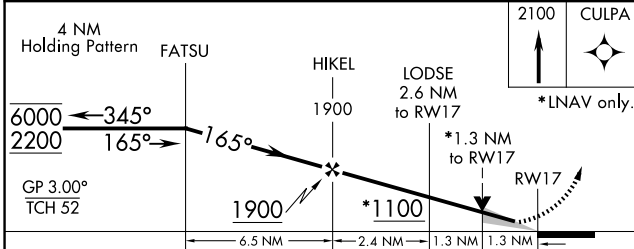

WAAS CH 90418 W17A	APP CRS 165°	Rwy Ldg TDZE Apt Elev	5119 246 246
--	------------------------	-----------------------------	---

RNAV (GPS) RWY 17

BARNWELL RGNL (BNL)

RNP APCH.	ODALS	MISSED APPROACH: Climb to 2100 direct CULPA and hold.
<p>⚠ Circling Rwy 5, 23 NA at night. Inop table does not apply to LPV, LNAV/VNAV all Cats, and LNAV Cat C. For uncompensated Baro-VNAV systems, LNAV/VNAV NA below -15°C or above 54°C.</p>		

AWOS-3PT 119.775	JACKSONVILLE CENTER 132.925 363.2	GCO 121.725	UNICOM 122.8 (CTAF)
----------------------------	---	-----------------------	-------------------------------

CATEGORY	A	B	C	D
LPV DA	496-¾ 250 (300-¾)			
LNAV/VNAV DA	604-1¼ 358 (400-1¼)			
LNAV MDA	700-¾ 454 (500-¾)	700-1¼ 454 (500-1¼)	700-1½ 454 (500-1½)	
CIRCLING	700-1 454 (500-1)	900-1¼ 654 (700-1¼)	900-2 654 (700-2)	