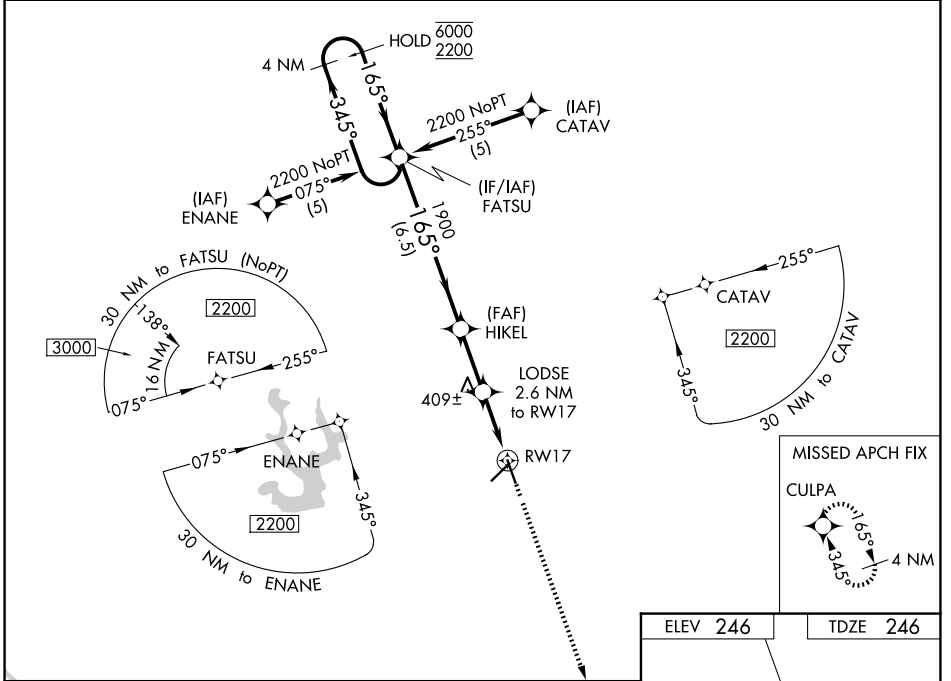

WAAS CH 90418 W17A	APP CRS 165°	Rwy Ldg TDZE Apt Elev	5119 246 246
--	------------------------	-----------------------------	---

RNAV (GPS) RWY 17

BARNWELL RGNL (BNL)

RNP APCH.	ODALS	MISSED APPROACH: Climb to 2100 direct CULPA and hold.
<p>⚠ Circling Rwy 5, 23 NA at night. Inop table does not apply to LPV, LNAV/VNAV all Cats, and LNAV Cat C. For uncompensated Baro-VNAV systems, LNAV/VNAV NA below -15°C or above 54°C.</p>		

AWOS-3PT 119.775	JACKSONVILLE CENTER 132.925 363.2	GCO 121.725	UNICOM 122.8 (CTAF)
----------------------------	---	-----------------------	-------------------------------

CATEGORY	A	B	C	D
LPV DA	496-¾ 250 (300-¾)			
LNAV/VNAV DA	604-1¼ 358 (400-1¼)			
LNAV MDA	700-¾ 454 (500-¾)	700-1¼ 454 (500-1¼)	700-1½ 454 (500-1½)	
CIRCLING	700-1 454 (500-1)	900-1¼ 654 (700-1¼)	900-2 654 (700-2)	

SE-2, 11 JUN 2026 to 09 JUL 2026

SE-2, 11 JUN 2026 to 09 JUL 2026