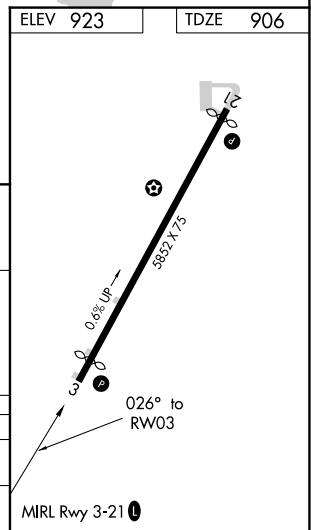

RNAV (GPS) RWY 3

PETIT JEAN PARK (MPJ)

APP CRS 026°	Rwy Idg 5414
	TDZE 906
	Apt Elev 923

▽ Use Russellville altimeter setting.
▲ NA Procedure NA at night.
GPS or RNP-0.3 required. DME/DME RNP-0.3 NA.

MISSED APPROACH: Climb to 3500 via 026° course to UPAKE WP and hold.

MEMPHIS CENTER
128.475 377.15

CTAF
122.9

CATEGORY	A	B	C	D
LNVA MDA	1620-1	714 (800-1)	1620-2	NA
			714 (800-2)	
CIRCLING	1700-1	1720-1 ¼	1720-2 ¼	NA
	777 (800-1)	797 (800-1 ¼)	797 (800-2 ¼)	

SC-1, 11 JUN 2026 to 09 JUL 2026

SC-1, 11 JUN 2026 to 09 JUL 2026