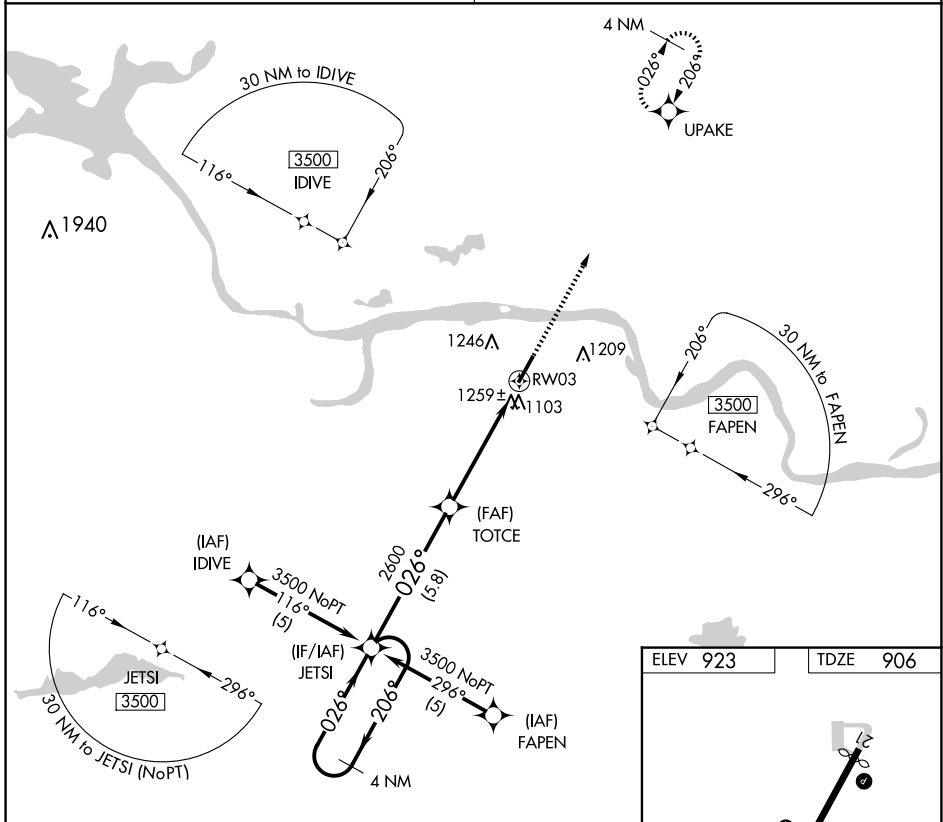

RNAV (GPS) RWY 3

PETIT JEAN PARK (MPJ)

APP CRS 026°	Rwy Idg 5414
	TDZE 906
	Apt Elev 923

▽ Use Russellville altimeter setting.
▲ NA Procedure NA at night.
 GPS or RNP-0.3 required. DME/DME RNP-0.3 NA.

MISSED APPROACH: Climb to 3500 via 026° course to UPAKE WP and hold.

MEMPHIS CENTER
128.475 377.15

CTAF
122.9

CATEGORY	A	B	C	D
LNVA MDA	1620-1	714 (800-1)	1620-2	NA
			714 (800-2)	
CIRCLING	1700-1	1720-1 ¼	1720-2 ¼	NA
	777 (800-1)	797 (800-1 ¼)	797 (800-2 ¼)	

SC-1, 11 JUN 2026 to 09 JUL 2026

SC-1, 11 JUN 2026 to 09 JUL 2026