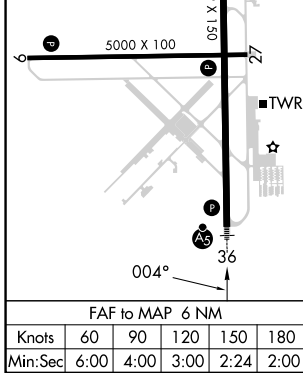

LOC I-TIX 108.7	APP CRS 004°	Rwy Ldg 7244
		TDZE 34
		Apt Elev 34

ILS or LOC RWY 36

SPACE COAST RGNL(TIX)

<p>For inop ALS, increase S-LOC 36 Cat C/D visibility to 1 3/8 SM.</p>	<p>MALSR</p>	<p>MISSED APPROACH: Climb to 500 then climbing left turn to 2000 on MLB VOR/DME R-348 to MALET INT/37.2 DME and hold.</p>
--	--------------	---

ATIS 120.625	ORLANDO APP CON 134.95 281.425	SPACE COAST TOWER * 118.9 (CTAF) 0	GND COM 121.85	UNICOM 122.95
------------------------	--	--	--------------------------	-------------------------

CATEGORY	A	B	C	D
S-ILS 36	234-1/2 200 (200-1/2)			
S-LOC 36	500-1/2	466 (500-1/2)	500-1	466 (500-1)
CIRCLING	640-1	606 (700-1)	640-1 3/4 606 (700-1 3/4)	640-2 606 (700-2)