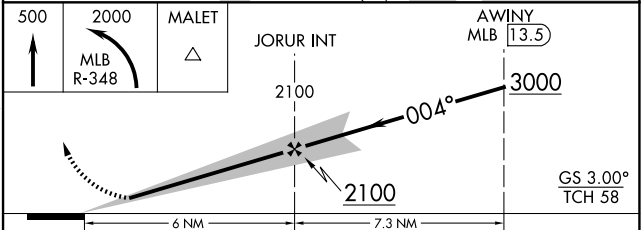

LOC I-TIX 108.7	APP CRS 004°	Rwy Ldg 7244
		TDZE 34
		Apt Elev 34

ILS or LOC RWY 36

SPACE COAST RGNL(TIX)

For inop ALS, increase S-LOC 36 Cat C/D visibility to 1 3/8 SM.	MALSR	MISSED APPROACH: Climb to 500 then climbing left turn to 2000 on MLB VOR/DME R-348 to MALET INT/37.2 DME and hold.

ATIS 120.625	ORLANDO APP CON 134.95 281.425	SPACE COAST TOWER * 118.9 (CTAF) 0	GND COM 121.85	UNICOM 122.95

CATEGORY	A	B	C	D
S-ILS 36	234-1/2 200 (200-1/2)			
S-LOC 36	500-1/2	466 (500-1/2)	500-1	466 (500-1)
CIRCLING	640-1	606 (700-1)	640-1 3/4 606 (700-1 3/4)	640-2 606 (700-2)

SE-3, 11 JUN 2026 to 09 JUL 2026

SE-3, 11 JUN 2026 to 09 JUL 2026