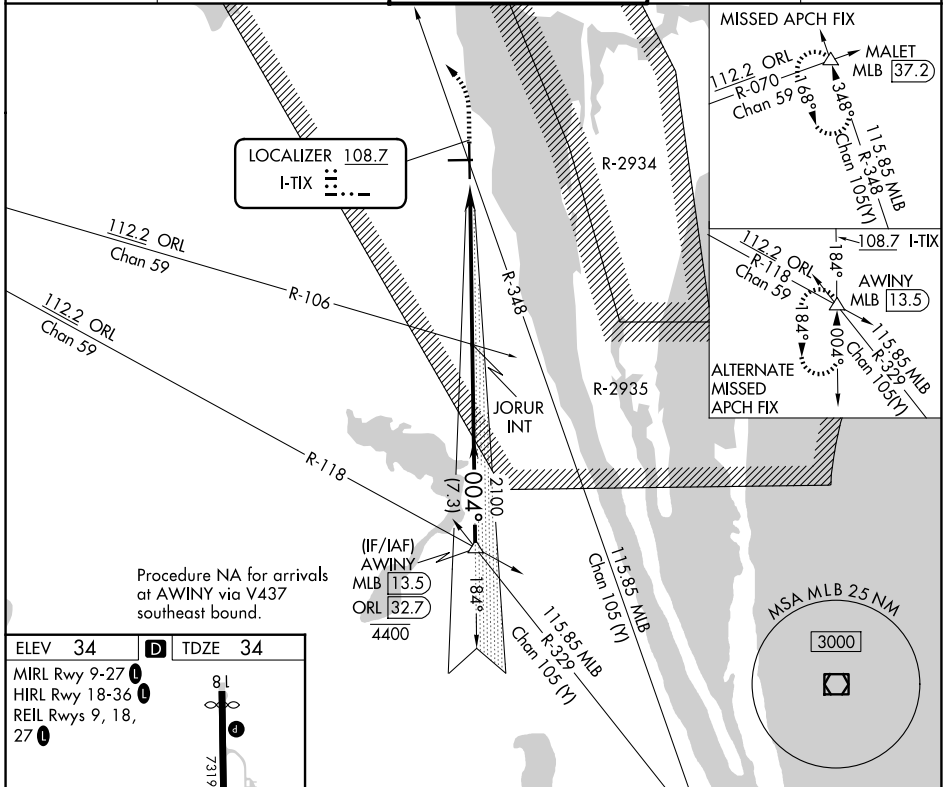

LOC I-TIX 108.7	APP CRS 004°	Rwy Ldg 7244
		TDZE 34
		Apt Elev 34

ILS or LOC RWY 36

SPACE COAST RGNL(TIX)

<p>For inop ALS, increase S-LOC 36 Cat C/D visibility to 1 3/8 SM.</p>	<p>MALSR</p>	<p>MISSED APPROACH: Climb to 500 then climbing left turn to 2000 on MLB VOR/DME R-348 to MALET INT/37.2 DME and hold.</p>
--	--------------	---

ATIS 120.625	ORLANDO APP CON 134.95 281.425	SPACE COAST TOWER * 118.9 (CTAF) 0	GND COM 121.85	UNICOM 122.95
------------------------	--	--	--------------------------	-------------------------

CATEGORY	A	B	C	D
S-ILS 36	234-1/2 200 (200-1/2)			
S-LOC 36	500-1/2	466 (500-1/2)	500-1	466 (500-1)
CIRCLING	640-1	606 (700-1)	640-1 3/4 606 (700-1 3/4)	640-2 606 (700-2)

SE-3, 11 JUN 2026 to 09 JUL 2026

SE-3, 11 JUN 2026 to 09 JUL 2026