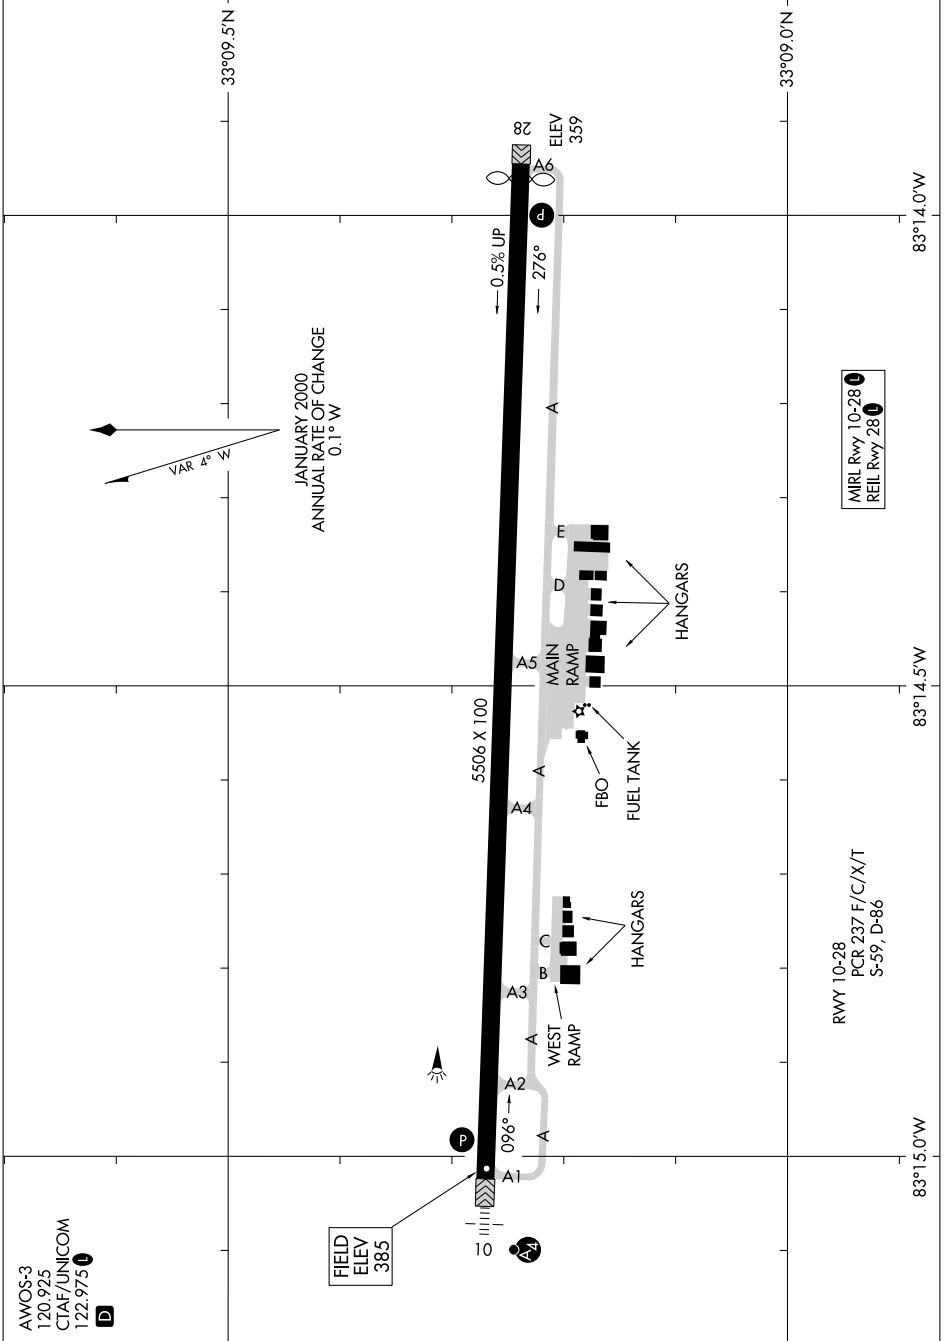

AIRPORT DIAGRAM

AL-5729 (FAA)

BALDWIN COUNTY RGNL (MLJ)
MILLEDGEVILLE, GEORGIA

SE-4, 11 JUN 2026 to 09 JUL 2026

SE-4, 11 JUN 2026 to 09 JUL 2026

AIRPORT DIAGRAM

MILLEDGEVILLE, GEORGIA
BALDWIN COUNTY RGNL (MLJ)

AWOS-3
120.925
CTAF/UNICOM
122.975

FIELD
ELEV
385

RWY 10-28
PCR 237 F/C/X/T
S-57, D-86

MIRL Rwy 10-28
REIL Rwy 28