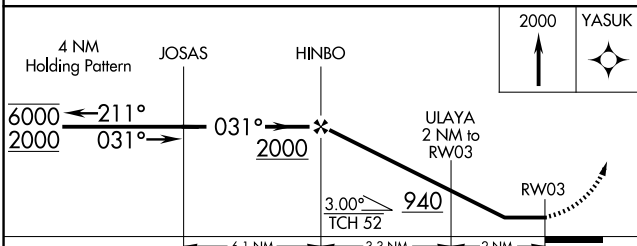

RNAV (GPS) RWY 3

MONTICELLO MUNI/ELLIS FLD (L.L.Q)

APP CRS	Rwy Ldg	5020
031°	TDZE	268
	Apt Elev	268

RNP APCH - GPS.

▼
▲ Rwy 3 helicopter visibility reduction below 3/4 SM NA.

MISSED APPROACH: Climb to 2000 direct YASUK and hold.

ASOS 133.325	MEMPHIS CENTER 135.875 269.35	UNICOM 122.8 (CTAF) 1
------------------------	---	---------------------------------

CATEGORY	A	B	C	D
LNNAV MDA	820-1 552 (600-1)		820-1 552 (600-1 1/2)	NA
CIRCLING	820-1 552 (600-1)		980-2 712 (800-2)	NA