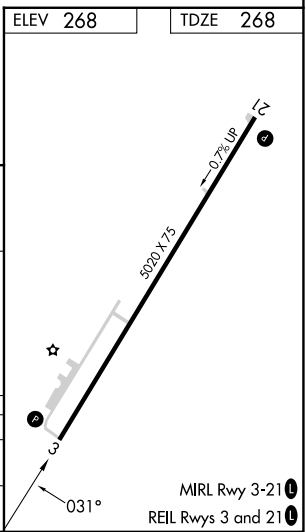

RNAV (GPS) RWY 3

MONTICELLO MUNI/ELLIS FLD (L.L.Q)

APP CRS	Rwy Ldg	5020
031°	TDZE	268
	Apt Elev	268

RNP APCH - GPS.

▼
▲ Rwy 3 helicopter visibility reduction below 3/4 SM NA.

MISSED APPROACH: Climb to 2000 direct YASUK and hold.

ASOS 133.325	MEMPHIS CENTER 135.875 269.35	UNICOM 122.8 (CTAF) 1

CATEGORY	A	B	C	D
LNNAV MDA	820-1 552 (600-1)		820-1 552 (600-1 1/2)	NA
CIRCLING	820-1 552 (600-1)		980-2 712 (800-2)	NA

SC-1, 11 JUN 2026 to 09 JUL 2026

SC-1, 11 JUN 2026 to 09 JUL 2026