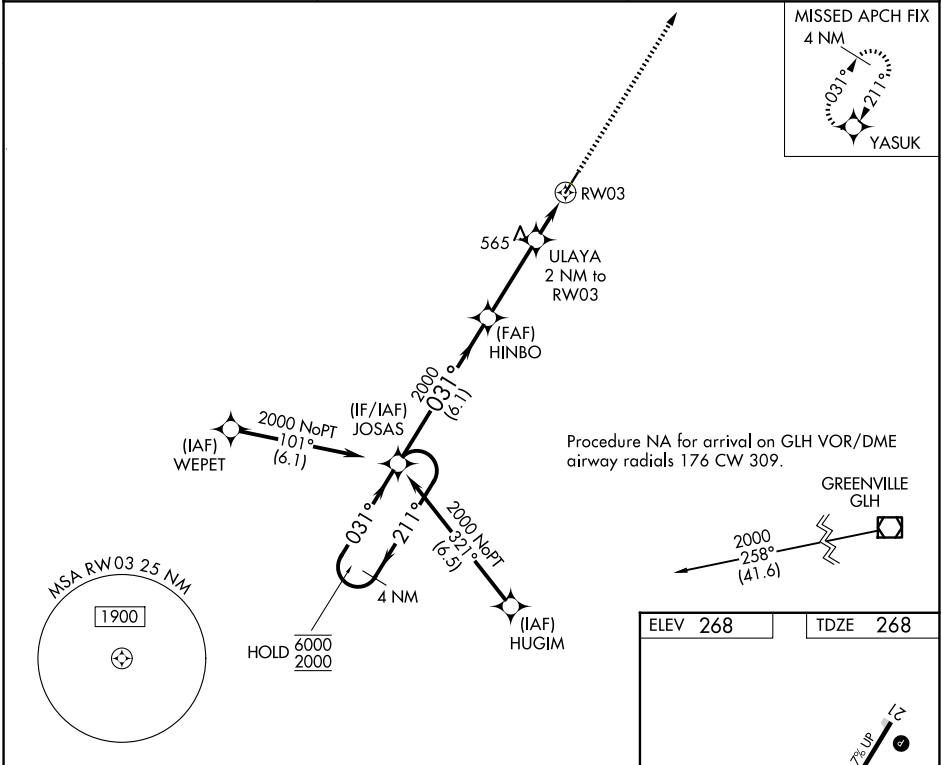

RNAV (GPS) RWY 3

MONTICELLO MUNI/ELLIS FLD (L.L.Q)

APP CRS	Rwy Ldg	5020
031°	TDZE	268
	Apt Elev	268

RNP APCH - GPS.

▼
▲ Rwy 3 helicopter visibility reduction below 3/4 SM NA.

MISSED APPROACH: Climb to 2000 direct YASUK and hold.

ASOS 133.325	MEMPHIS CENTER 135.875 269.35	UNICOM 122.8 (CTAF) 1
------------------------	---	---------------------------------

CATEGORY	A	B	C	D
LNNAV MDA	820-1 552 (600-1)		820-1 552 (600-1 1/2)	NA
CIRCLING	820-1 552 (600-1)		980-2 712 (800-2)	NA

SC-1, 11 JUN 2026 to 09 JUL 2026

SC-1, 11 JUN 2026 to 09 JUL 2026