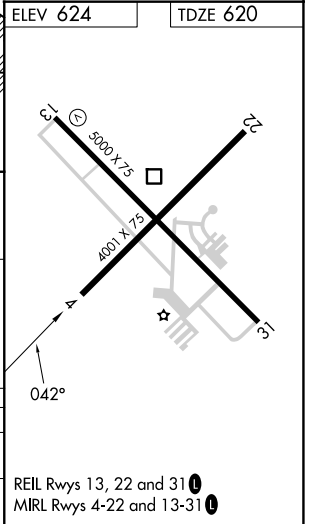

CATEGORY	A	B	C	D
RNAV MDA	1220-1	600 (600-1)	1220-1¾	600 (600-1¾)
CIRCLING	1220-1	596 (600-1)	1280-1¾ 656 (700-1¾)	1360-2¼ 736 (800-2¼)

EC-3, 11 JUN 2026 to 09 JUL 2026

EC-3, 11 JUN 2026 to 09 JUL 2026