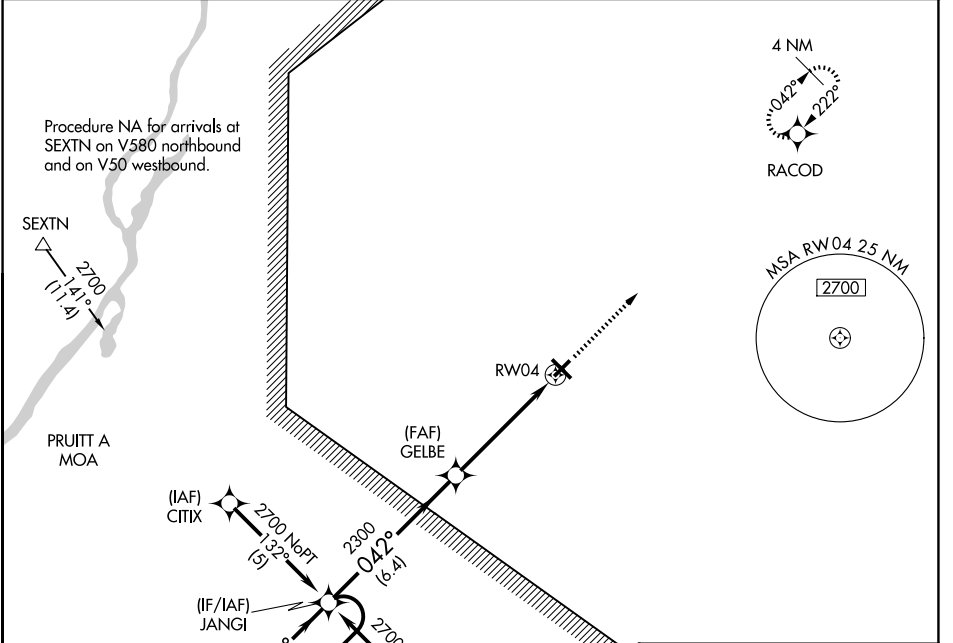

APP CRS	Rwy Ldg	4001
042°	TDZE	620
	Apt Elev	624

RNAV (GPS) RWY 4

JACKSONVILLE MUNI (IJX)

RNP APCH.

▼
▲ Rwy 4 helicopter visibility reduction below ¾ SM NA.

MISSED APPROACH: Climb to 2700 direct RACOD and hold.

AWOS-3PT 120.525	SAINT LOUIS APP CON 126.15 323.0	CLNC DEL 118.45	UNICOM 122.8 (CTAF) 0
----------------------------	--	---------------------------	---------------------------------

ELEV 624	TDZE 620
----------	----------

CATEGORY	A	B	C	D
RNAV MDA	1220-1	600 (600-1)	1220-1¾	600 (600-1¾)
CIRCLING	1220-1	596 (600-1)	1280-1¾ 656 (700-1¾)	1360-2¼ 736 (800-2¼)

EC-3, 11 JUN 2026 to 09 JUL 2026

EC-3, 11 JUN 2026 to 09 JUL 2026