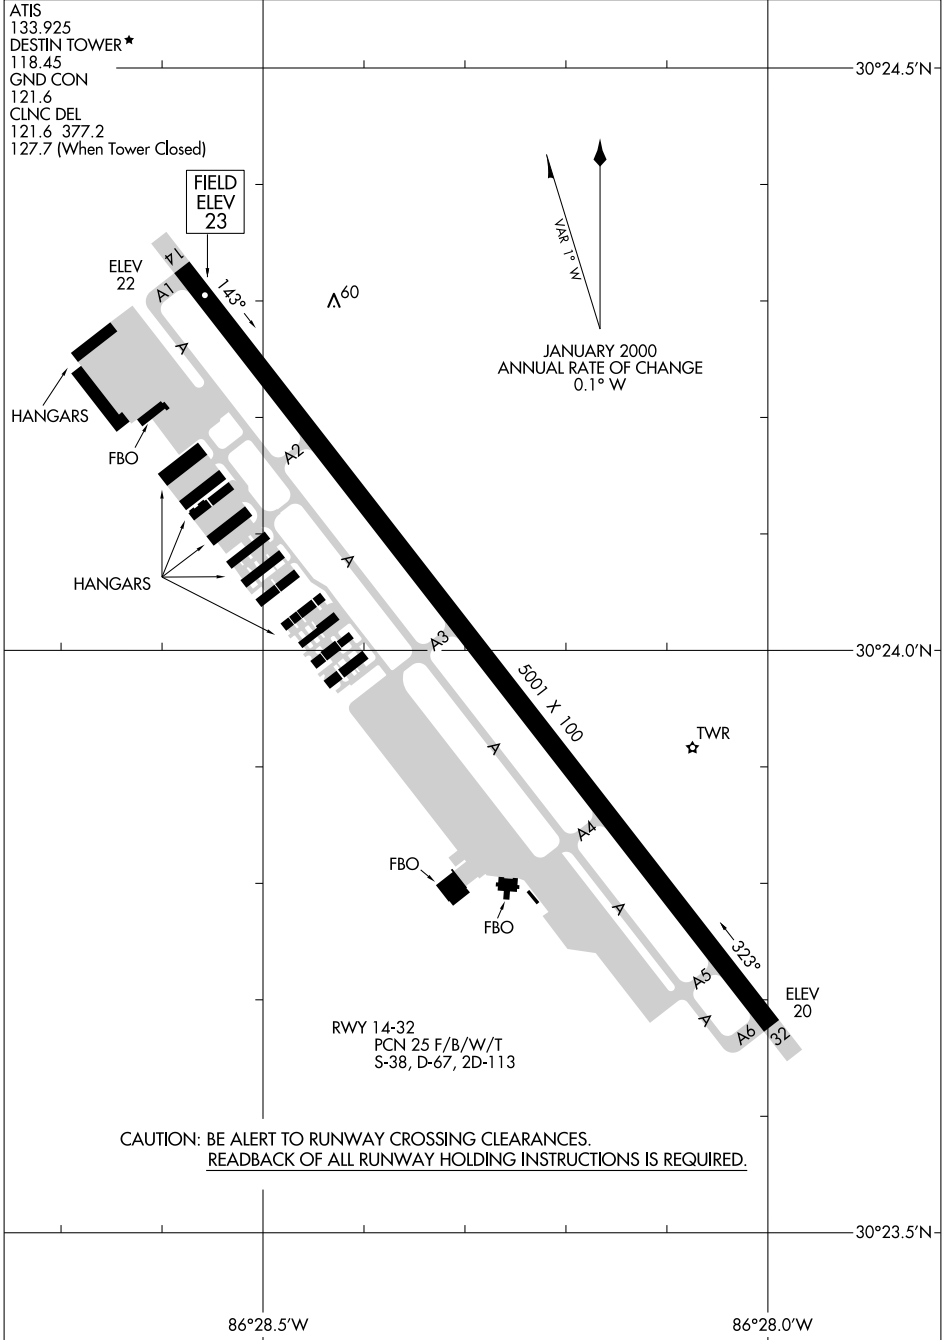

26134

AIRPORT DIAGRAM

AL-5680 (FAA)

DESTIN EXEC (DTS)
DESTIN, FLORIDA

SE-3, 11 JUN 2026 to 09 JUL 2026

SE-3, 11 JUN 2026 to 09 JUL 2026

AIRPORT DIAGRAM

26134

DESTIN, FLORIDA
DESTIN EXEC (DTS)