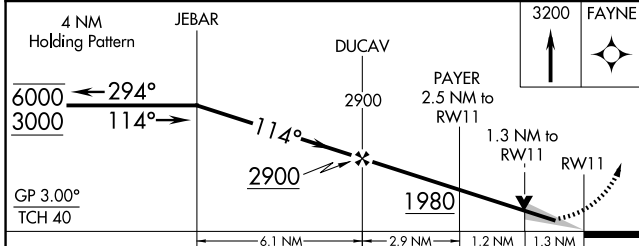

WAAS CH 78021 W11A	APP CRS 114°	Rwy Ldg 4001 TDZE 1155 Apt Elev 1158
--	------------------------	---

RNAV (GPS) RWY 11

DECORAH MUNI (DEH)

RNP APCH - GPS.	MISSED APPROACH: Climb to 3200 direct FAYNE and hold.
<p>▼ For uncompensated Baro-VNAV systems, LNAV/VNAV NA below -17°C or above 54°C.</p> <p>▲</p>	

AWOS-3 118.4	MINNEAPOLIS CENTER 118.85	UNICOM 122.8 (CTAF) 0
------------------------	-------------------------------------	--

NC-3, 11 JUN 2026 to 09 JUL 2026

NC-3, 11 JUN 2026 to 09 JUL 2026

ELEV 1158	TDZE 1155
<p>REIL Rwy 11 and 29 0</p> <p>MIRL Rwy 11-29 0</p>	