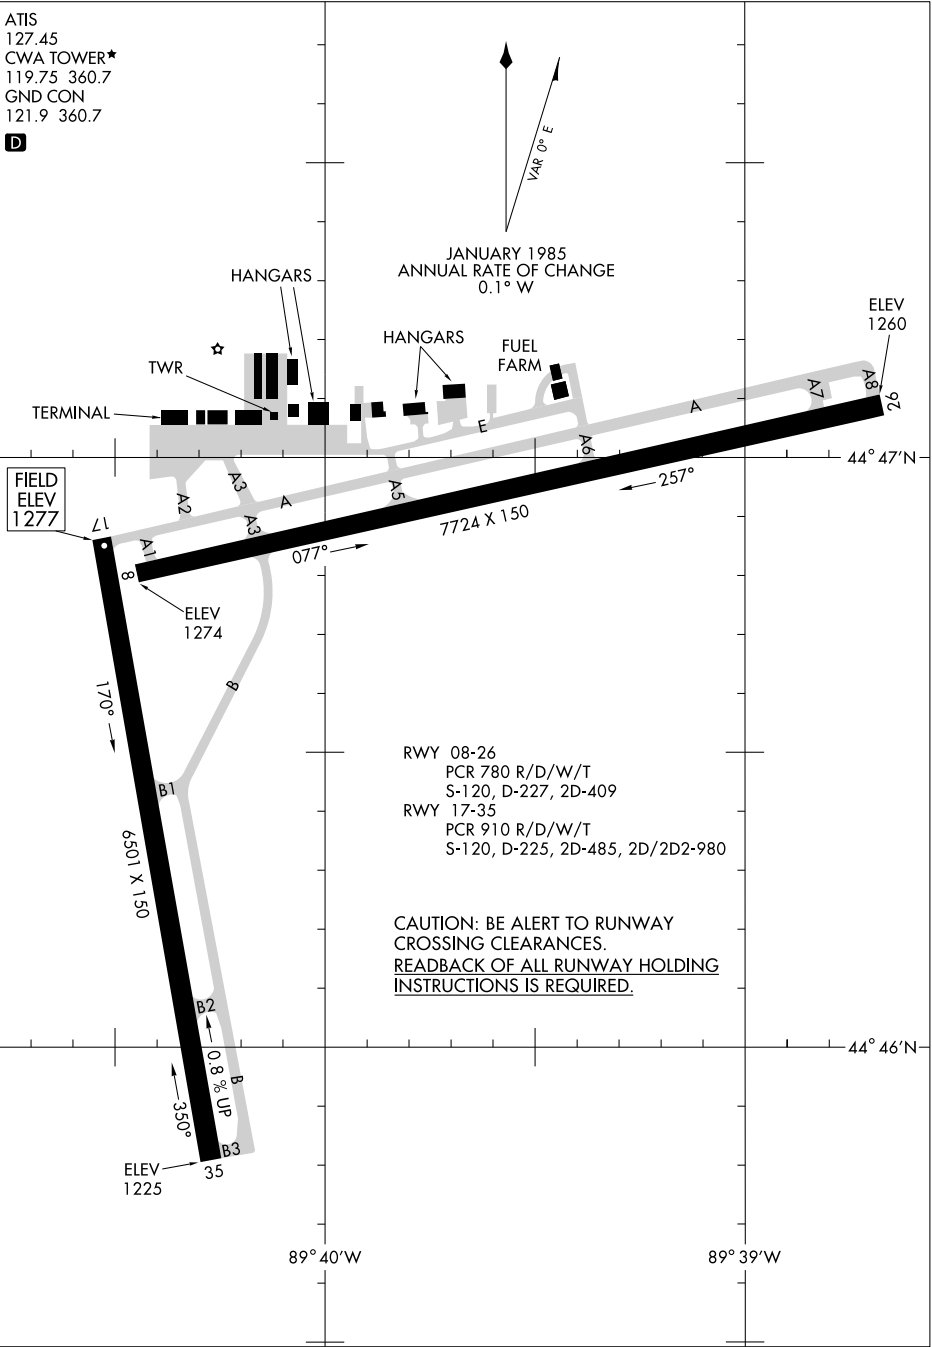

AIRPORT DIAGRAM

AL-5674 (FAA)

CENTRAL WISCONSIN (CWA)
MOSINEE, WISCONSIN

ATIS
 127.45
 CWA TOWER*
 119.75 360.7
 GND CON
 121.9 360.7

EC-3, 11 JUN 2026 to 09 JUL 2026

EC-3, 11 JUN 2026 to 09 JUL 2026

AIRPORT DIAGRAM

MOSINEE, WISCONSIN
CENTRAL WISCONSIN (CWA)