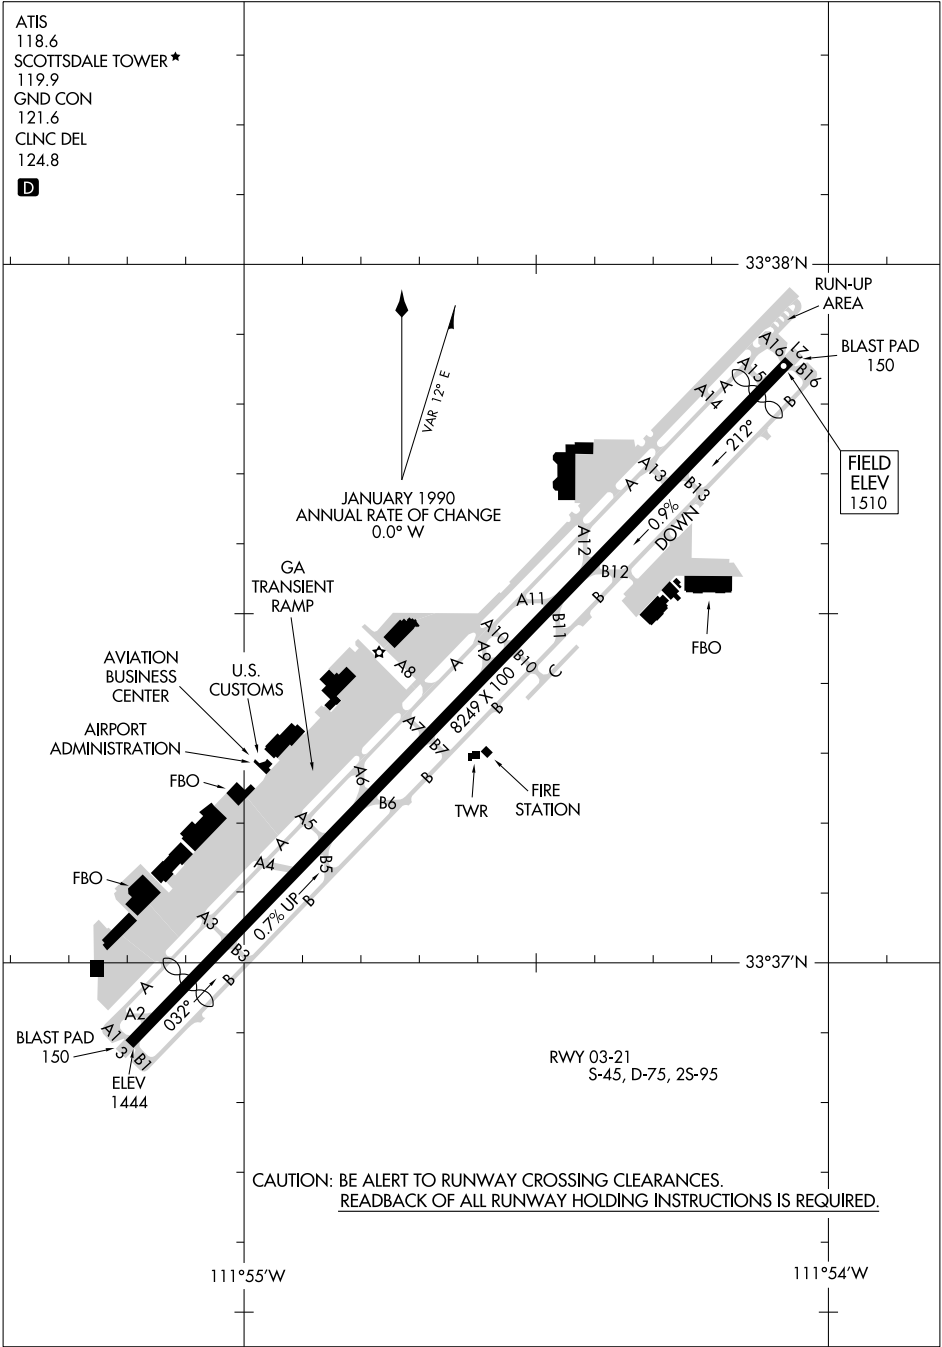

AIRPORT DIAGRAM

AL-5651 (FAA)

SCOTTSDALE (SDL)
SCOTTSDALE, ARIZONA

ATIS
 118.6
 SCOTTSDALE TOWER ★
 119.9
 GND CON
 121.6
 CLNC DEL
 124.8

D

SW-4, 11 JUN 2026 to 09 JUL 2026

SW-4, 11 JUN 2026 to 09 JUL 2026

AIRPORT DIAGRAM

SCOTTSDALE, ARIZONA
SCOTTSDALE (SDL)