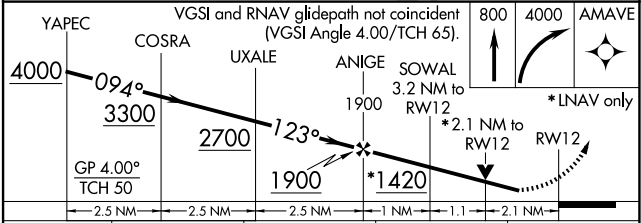

CATEGORY	A	B	C	D
LPV DA	608-1³/₄	588 (600-1³/₄)		NA
LNAV/VNAV DA	766-2	746 (800-2)		NA
LNAV MDA	980-1¹/₄ 960 (1000-1¹/₄)	980-1¹/₂ 960 (1000-1¹/₂)		NA
CIRCLING	980-1¹/₄ 960 (1000-1¹/₄)	980-1¹/₂ 960 (1000-1¹/₂)		NA

NW-1, 11 JUN 2026 to 09 JUL 2026

NW-1, 11 JUN 2026 to 09 JUL 2026