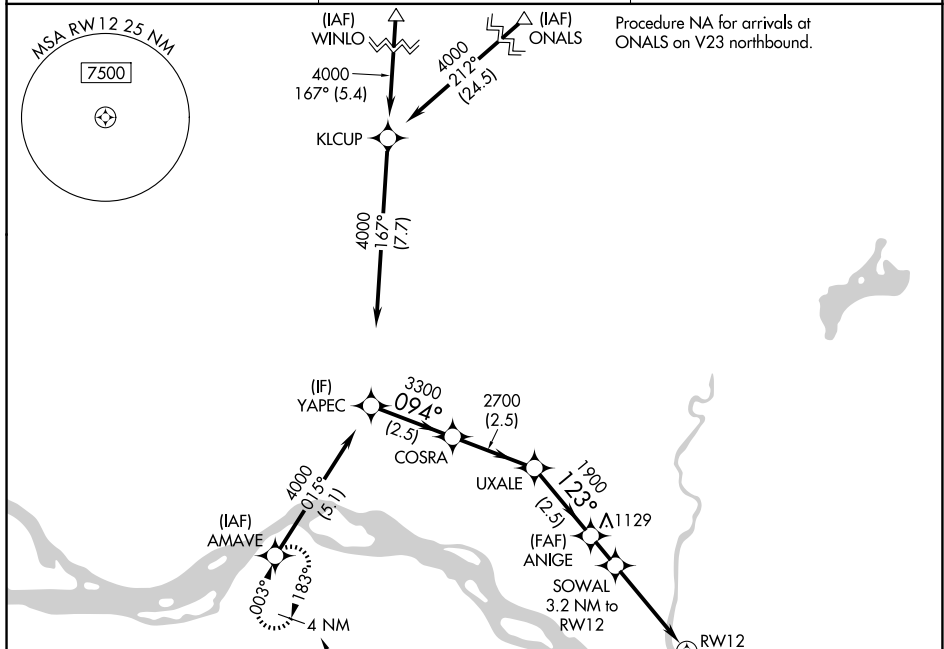

WAAS CH 65743 W12A	APP CRS 123°	Rwy Ldg TDZE Apt Elev	4391 20 20
--	------------------------	-----------------------------	---------------------------------------

RNAV (GPS) RWY 12

SOUTHWEST WASHINGTON RGNL (KLS)

RNP APCH.

⚠ Circling NA northeast of Rwy 12-30. Circling Rwy 30 NA at night. Rwy 12 helicopter visibility reduction below 3/4 SM NA. For uncompensated Baro-VNAV systems, LNAV/VNAV NA below -6°C or above 54°C.

MISSED APPROACH: Climb to 800 then climbing right turn to 4000 direct AMAVE and hold, continue climb-in-hold to 4000.

AWOS-3PT 135.075	SEATTLE CENTER 124.2 317.6	UNICOM 122.725 (CTAF) 0
----------------------------	--------------------------------------	-----------------------------------

NW-1, 11 JUN 2026 to 09 JUL 2026

NW-1, 11 JUN 2026 to 09 JUL 2026