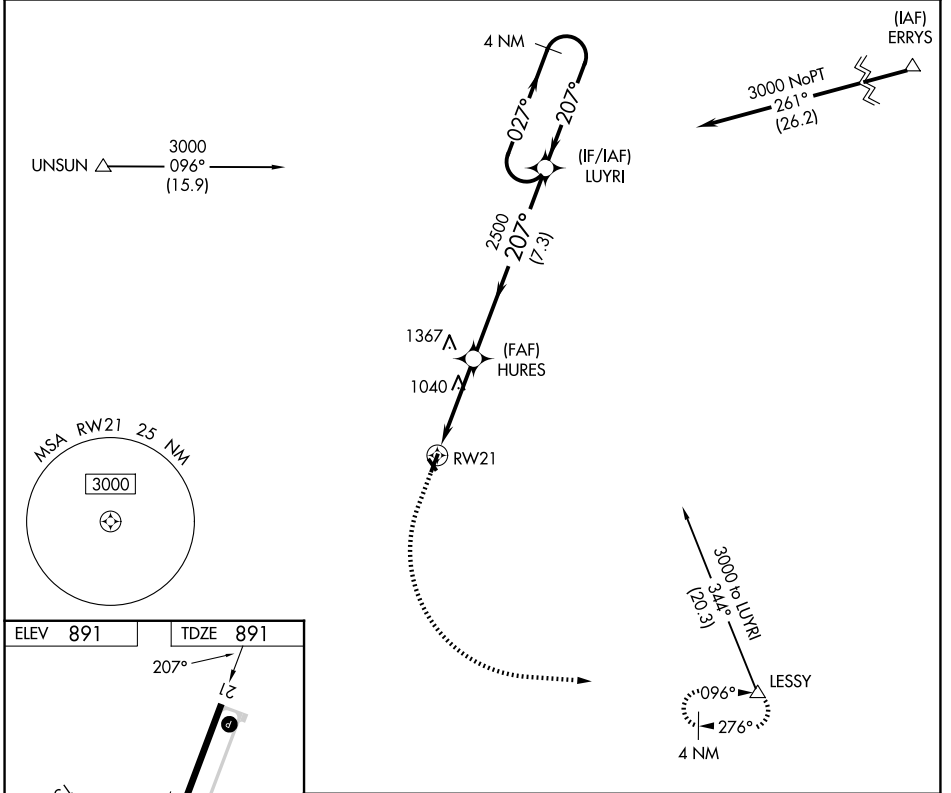

APP CRS 207°	Rwy Ldg TDZE Apt Elev	3510 891 891
------------------------	-----------------------------	---

RNAV (GPS) RWY 21

FITCH H BEACH (F'PK)

RNP APCH - GPS.	MISSED APPROACH: Climb to 3000 then climbing left turn to 3000 direct LESSY and hold.
<p>⚠ Circling NA to Rwy 15 and 33.</p> <p>⚠ Rwy 21 helicopter visibility reduction below 1 SM NA.</p> <p>Procedure NA at night.</p>	

AWOS-3P 118.075	GREAT LAKES APP CON 118.65 226.4	UNICOM 123.0 (CTAF) 0
---------------------------	--	---------------------------------

CATEGORY	A	B	C	D
INAV MDA	1300-1	409 (500-1)	NA	
CIRCLING	1400-1 509 (600-1)	1480-1 589 (600-1)	NA	