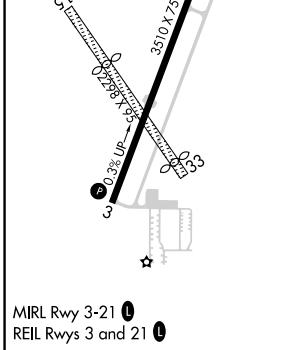

APP CRS 207°	Rwy Ldg TDZE Apt Elev	3510 891 891

RNAV (GPS) RWY 21

FITCH H BEACH (F'PK)

RNP APCH - GPS.	MISSED APPROACH: Climb to 3000 then climbing left turn to 3000 direct LESSY and hold.
⚠ Circling NA to Rwy 15 and 33. ⚠ Rwy 21 helicopter visibility reduction below 1 SM NA. Procedure NA at night.	

AWOS-3P 118.075	GREAT LAKES APP CON 118.65 226.4	UNICOM 123.0 (CTAF) 0

CATEGORY	A	B	C	D
INAV MDA	1300-1	409 (500-1)	NA	
CIRCLING	1400-1 509 (600-1)	1480-1 589 (600-1)	NA	

EC-1, 11 JUN 2026 to 09 JUL 2026

EC-1, 11 JUN 2026 to 09 JUL 2026