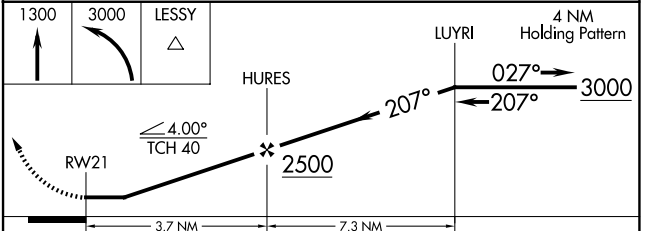

APP CRS 207°	Rwy Ldg TDZE Apt Elev	3510 891 891

RNAV (GPS) RWY 21

FITCH H BEACH (F'PK)

RNP APCH - GPS.	MISSED APPROACH: Climb to 3000 then climbing left turn to 3000 direct LESSY and hold.
⚠ Circling NA to Rwy 15 and 33. ⚠ Rwy 21 helicopter visibility reduction below 1 SM NA. Procedure NA at night.	

AWOS-3P 118.075	GREAT LAKES APP CON 118.65 226.4	UNICOM 123.0 (CTAF) 0

CATEGORY	A	B	C	D
INAV MDA	1300-1	409 (500-1)	NA	
CIRCLING	1400-1 509 (600-1)	1480-1 589 (600-1)	NA	

EC-1, 11 JUN 2026 to 09 JUL 2026

EC-1, 11 JUN 2026 to 09 JUL 2026