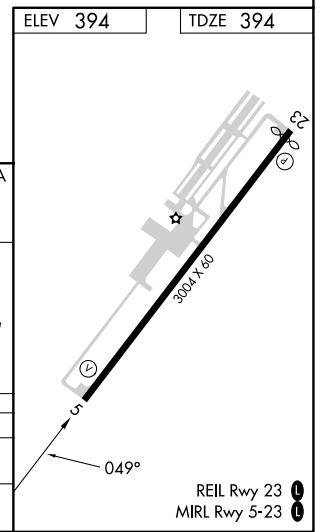

CATEGORY	A	B	C	D
LNVA MDA	880-1	486 (500-1)		NA
CIRCLING	960-1 566 (600-1)	1040-1 646 (700-1)		NA