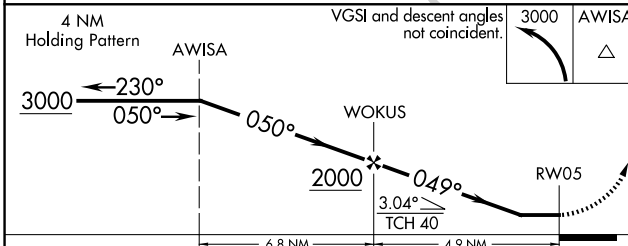

CATEGORY	A	B	C	D
LNVA MDA	880-1	486 (500-1)		NA
CIRCLING	960-1 566 (600-1)	1040-1 646 (700-1)		NA