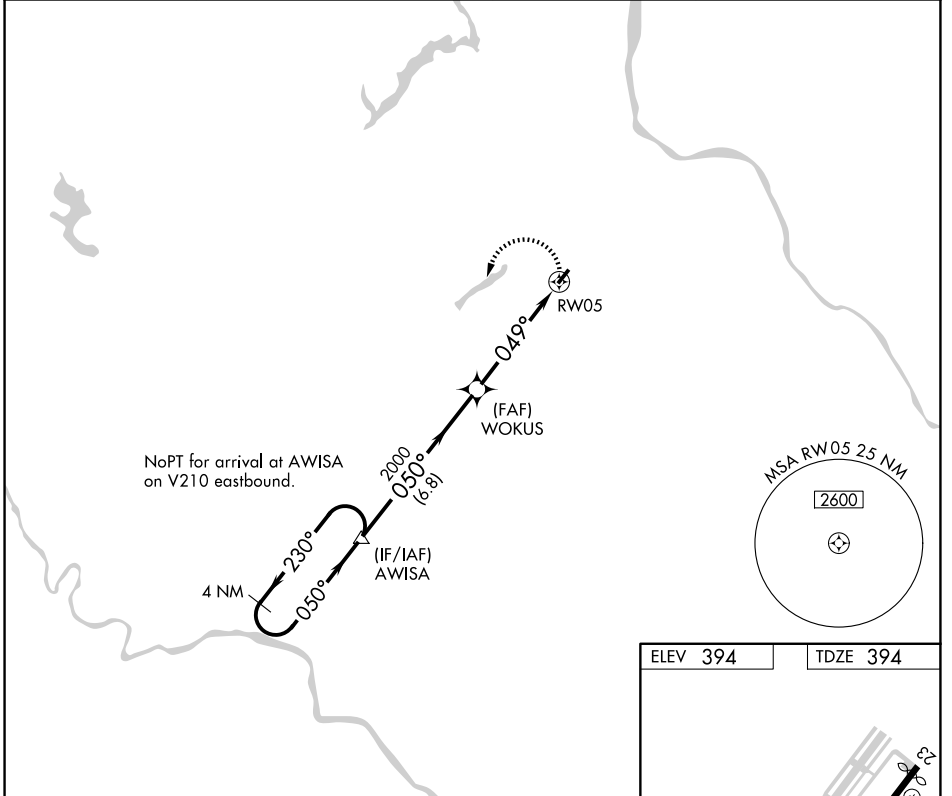

RNAV (GPS) RWY 5

DOYLESTOWN (DYL)

APP CRS 049°	Rwy Ldg TDZE Apt Elev	3004 394 394
------------------------	-----------------------------	---

▽ DME/DME RNP-0.3 NA. Rwy 5: helicopter visibility reduction below $\frac{3}{4}$ SM NA.
⚠ When local altimeter setting not received, use Trenton altimeter setting and increase all MDA 60 feet.

MISSED APPROACH: Climbing left turn to 3000 direct AWISA and hold.

ASOS 118.875	PHILADELPHIA APP CON 123.8 291.7	CLNC DEL 118.55	UNICOM 122.975 (CTAF) 0
------------------------	--	---------------------------	-----------------------------------

NE-4, 11 JUN 2026 to 09 JUL 2026

NE-4, 11 JUN 2026 to 09 JUL 2026

CATEGORY	A	B	C	D
LNVA MDA	880-1	486 (500-1)		NA
CIRCLING	960-1 566 (600-1)	1040-1 646 (700-1)		NA