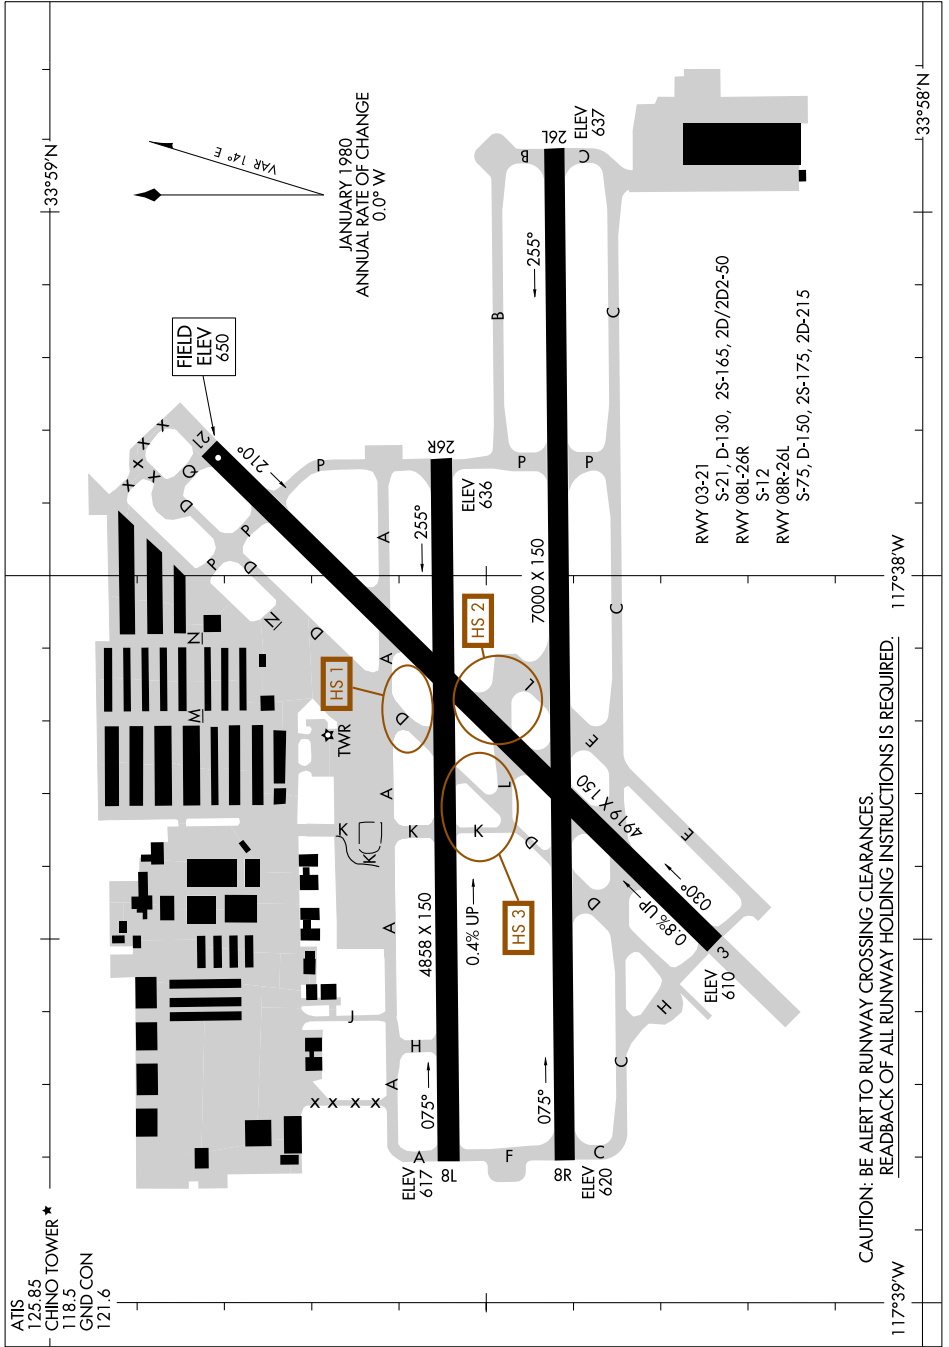

AIRPORT DIAGRAM

AL-5599 (FAA)

CHINO (CNO)
CHINO, CALIFORNIA

SW-3, 11 JUN 2026 to 09 JUL 2026

ATIS
125.85
CHINO TOWER ★
118.5
GND CON
121.6

CAUTION: BE ALERT TO RUNWAY CROSSING CLEARANCES.
READBACK OF ALL RUNWAY HOLDING INSTRUCTIONS IS REQUIRED.

AIRPORT DIAGRAM

CHINO, CALIFORNIA
CHINO (CNO)

SW-3, 11 JUN 2026 to 09 JUL 2026