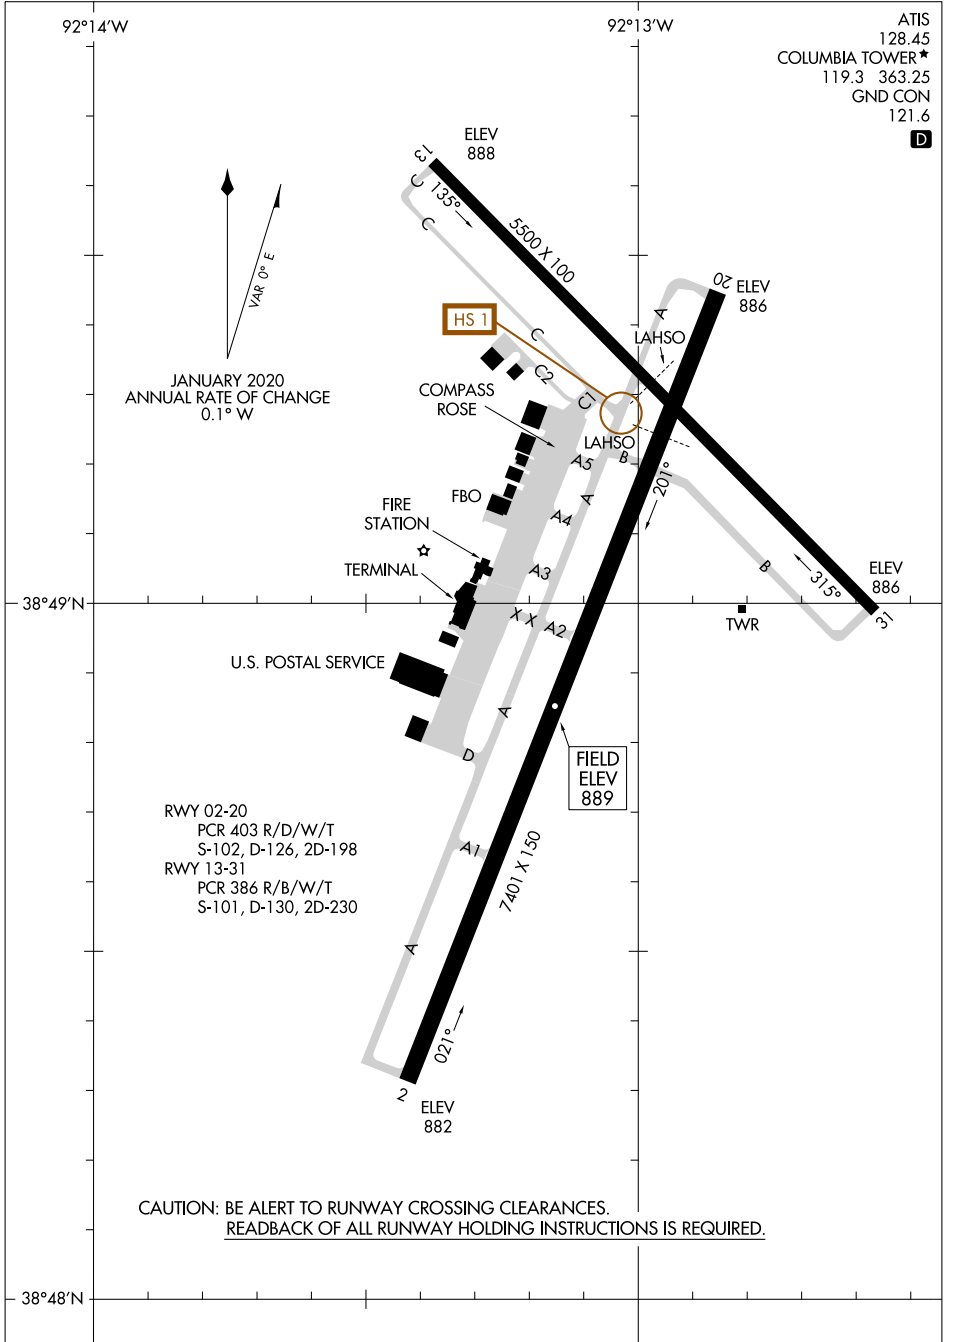

# AIRPORT DIAGRAM

AL-5595 (FAA)

COLUMBIA RGNL (COT)  
COLUMBIA, MISSOURI

ATIS 128.45  
COLUMBIA TOWER \* 119.3 363.25  
GND CON 121.6

NC-3, 11 JUN 2026 to 09 JUL 2026

NC-3, 11 JUN 2026 to 09 JUL 2026

# AIRPORT DIAGRAM

COLUMBIA, MISSOURI  
COLUMBIA RGNL (COT)