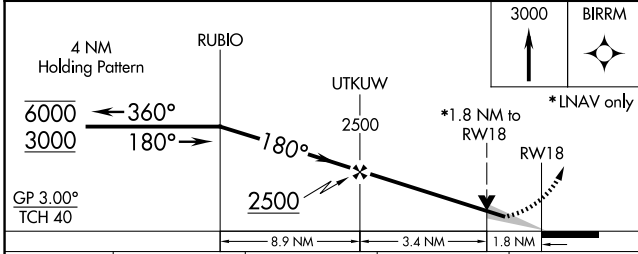

WAAS CH 82503 W18A	APP CRS 180°	Rwy Ldg TDZE Apt Elev	5503 801 801
--	------------------------	-----------------------------	---

RNAV (GPS) RWY 18

FAIRFIELD MUNI (F'FL)

RNP APCH.	<p>▼ Circling NA to Rwys 8 and 26. For uncompensated Baro-VNAV systems, LNAV/VNAV NA below -16°C or above 54°C.</p> <p>▲ MISSED APPROACH: Climb to 3000 direct BIRRM and hold.</p>
-----------	--

AWOS-3 132,025	CHICAGO CENTER 118.15 335.575	UNICOM 122.7 (CTAF)
--------------------------	---	-------------------------------

CATEGORY	A	B	C	D
LPV DA	1001-3/4	200 (200-3/4)		NA
LNAV/VNAV DA	1471-17/8	670 (700-17/8)		NA
LNAV MDA	1400-1	599 (600-1)	1400-1 3/4 599 (600-1 3/4)	NA
CIRCLING	1400-1 599 (600-1)	1440-1 639 (700-1)	1440-1 3/4 639 (700-1 3/4)	NA