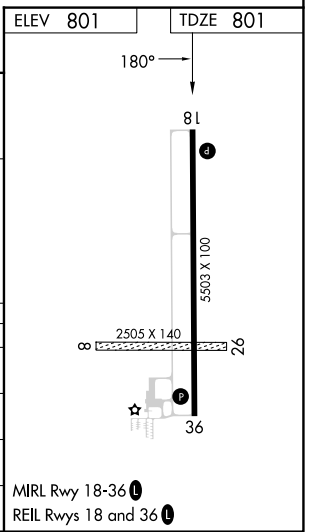

WAAS CH 82503 W18A	APP CRS 180°	Rwy Ldg TDZE Apt Elev	5503 801 801

RNAV (GPS) RWY 18

FAIRFIELD MUNI (F'FL)

RNP APCH.	▼ Circling NA to Rwys 8 and 26. For uncompensated Baro-VNAV systems, LNAV/VNAV NA below -16°C or above 54°C. ▲ MISSED APPROACH: Climb to 3000 direct BIRRM and hold.

AWOS-3 132,025	CHICAGO CENTER 118.15 335.575	UNICOM 122.7 (CTAF)

CATEGORY	A	B	C	D
LPV DA	1001-3/4	200 (200-3/4)		NA
LNAV/VNAV DA	1471-17/8	670 (700-17/8)		NA
LNAV MDA	1400-1	599 (600-1)	1400-1 3/4 599 (600-1 3/4)	NA
CIRCLING	1400-1 599 (600-1)	1440-1 639 (700-1)	1440-1 3/4 639 (700-1 3/4)	NA

NC-3, 11 JUN 2026 to 09 JUL 2026

NC-3, 11 JUN 2026 to 09 JUL 2026