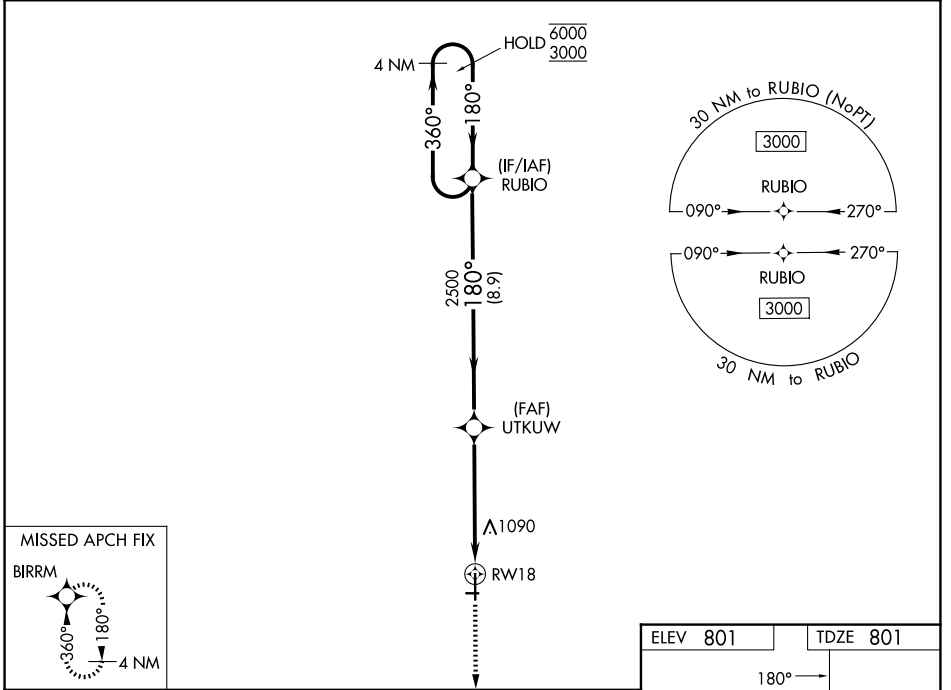

WAAS CH 82503 W18A	APP CRS 180°	Rwy Ldg TDZE Apt Elev	5503 801 801
--	------------------------	-----------------------------	---

RNAV (GPS) RWY 18

FAIRFIELD MUNI (F'FL)

RNP APCH.	<p>▼ Circling NA to Rwys 8 and 26. For uncompensated Baro-VNAV systems, LNAV/VNAV NA below -16°C or above 54°C.</p> <p>▲ MISSED APPROACH: Climb to 3000 direct BIRRM and hold.</p>
-----------	--

AWOS-3 132,025	CHICAGO CENTER 118.15 335.575	UNICOM 122.7 (CTAF)
--------------------------	---	-------------------------------

CATEGORY	A	B	C	D
LPV DA	1001-3/4	200 (200-3/4)		NA
LNAV/VNAV DA	1471-17/8	670 (700-17/8)		NA
LNAV MDA	1400-1	599 (600-1)	1400-1 3/4 599 (600-1 3/4)	NA
CIRCLING	1400-1 599 (600-1)	1440-1 639 (700-1)	1440-1 3/4 639 (700-1 3/4)	NA

NC-3, 11 JUN 2026 to 09 JUL 2026

NC-3, 11 JUN 2026 to 09 JUL 2026