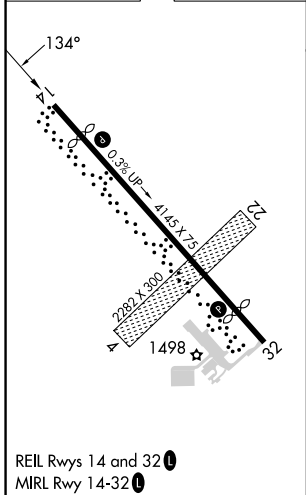

CATEGORY	A	B	C	D
LPV DA	1696-1	250 (300-1)		NA
LNAV/VNAV DA	1838-1½	392 (400-1½)		NA
LNAV MDA	1820-1	374 (400-1)		NA
CIRCLING	2040-1	594 (600-1)		NA