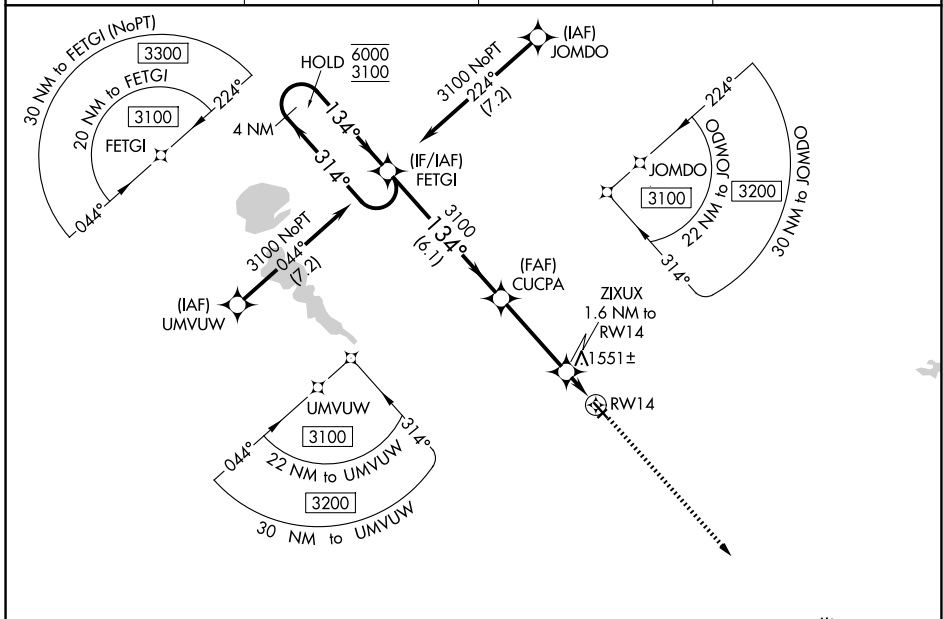

WAAS CH 62946 W14A	APP CRS 134°	Rwy Ldg TDZE Apt Elev	3600 1446 1446
--	------------------------	-----------------------------	---

RNAV (GPS) RWY 14

JACKSON MUNI (MJQ)

RNP APCH - GPS.

▼ For uncompensated Baro-VNAV systems, LNAV/VNAV NA below -17°C or above 54°C. Circling NA to Rwy 4 and 22. Rwy 14 helicopter visibility reduction below ¾ SM NA.

▲ MISSED APPROACH: Climb to 3100 direct MCQIN and hold.

AWOS-3 118.1	MINNEAPOLIS CENTER 127.75 257.7	GCO 121.725	UNICOM 122.8 (CTAF) 0
------------------------	---	-----------------------	---------------------------------

NC-1, 11 JUN 2026 to 09 JUL 2026

NC-1, 11 JUN 2026 to 09 JUL 2026

ELEV 1446	D	TDZE 1446
-----------	----------	-----------

CATEGORY	A	B	C	D
LPV DA	1696-1	250 (300-1)		NA
LNAV/VNAV DA	1838-1½	392 (400-1½)		NA
LNAV MDA	1820-1	374 (400-1)		NA
CIRCLING	2040-1	594 (600-1)		NA