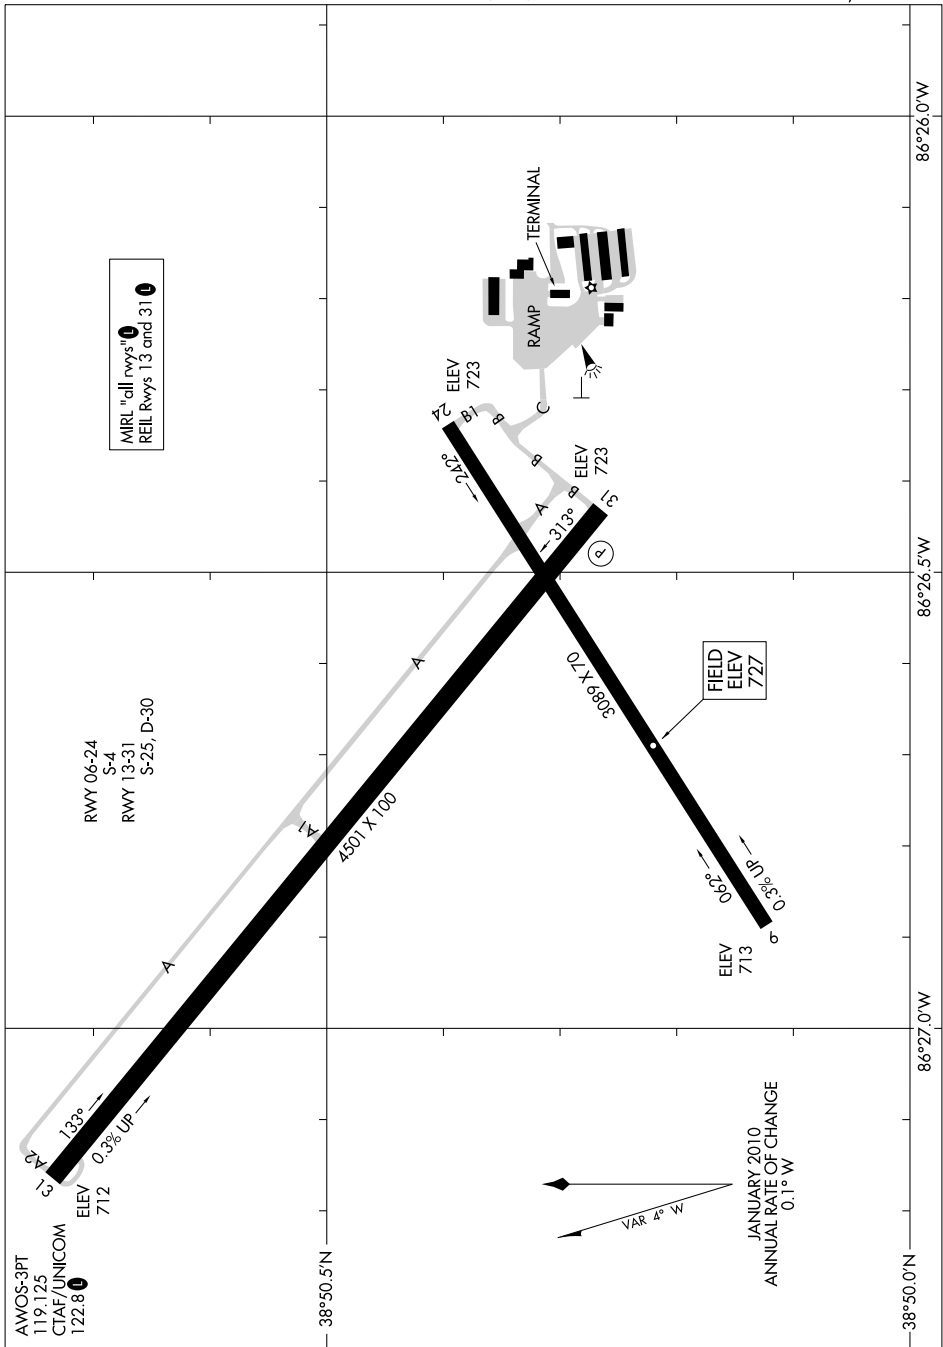

# AIRPORT DIAGRAM

AL-5546 (FAA)

VIRGIL I GRISSOM MUNI (BFR)  
BEDFORD, INDIANA

EC-2, 11 JUN 2026 to 09 JUL 2026

EC-2, 11 JUN 2026 to 09 JUL 2026

# AIRPORT DIAGRAM

BEDFORD, INDIANA  
VIRGIL I GRISSOM MUNI (BFR)