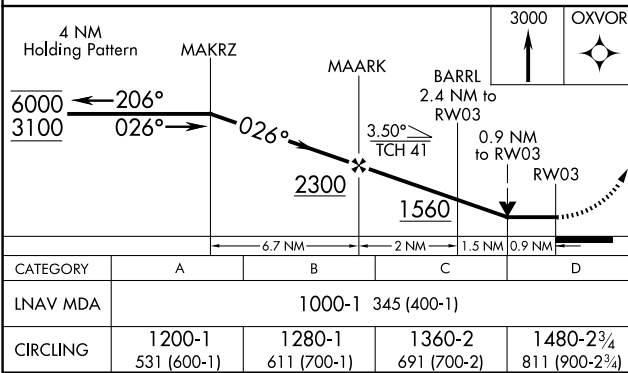

# RNAV (GPS) RWY 3

SAMUELS FLD (BRY)

RNP APCH - GPS.

**▽**  
**▲** Rwy 3 helicopter visibility reduction below 3/4 SM NA.

MISSED APPROACH: Climb to 3000 direct OXVOR and hold.

AWOS-3  
**119.925**

LOUISVILLE APP CON  
**132.075 327.0**

UNICOM  
**122.8 (CTAF) 0**

SE-1, 11 JUN 2026 to 09 JUL 2026

SE-1, 11 JUN 2026 to 09 JUL 2026