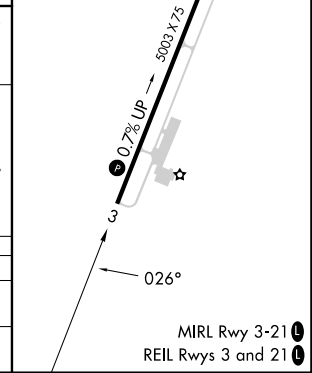

APP CRS	Rwy Ldg	5003
026°	TDZE	655
	Apt Elev	669

RNAV (GPS) RWY 3

SAMUELS FLD (BRY)

RNP APCH - GPS.

▽
▲ Rwy 3 helicopter visibility reduction below 3/4 SM NA.

MISSED APPROACH: Climb to 3000 direct OXVOR and hold.

AWOS-3
119.925

LOUISVILLE APP CON
132.075 327.0

UNICOM
122.8 (CTAF) 0

SE-1, 11 JUN 2026 to 09 JUL 2026

SE-1, 11 JUN 2026 to 09 JUL 2026