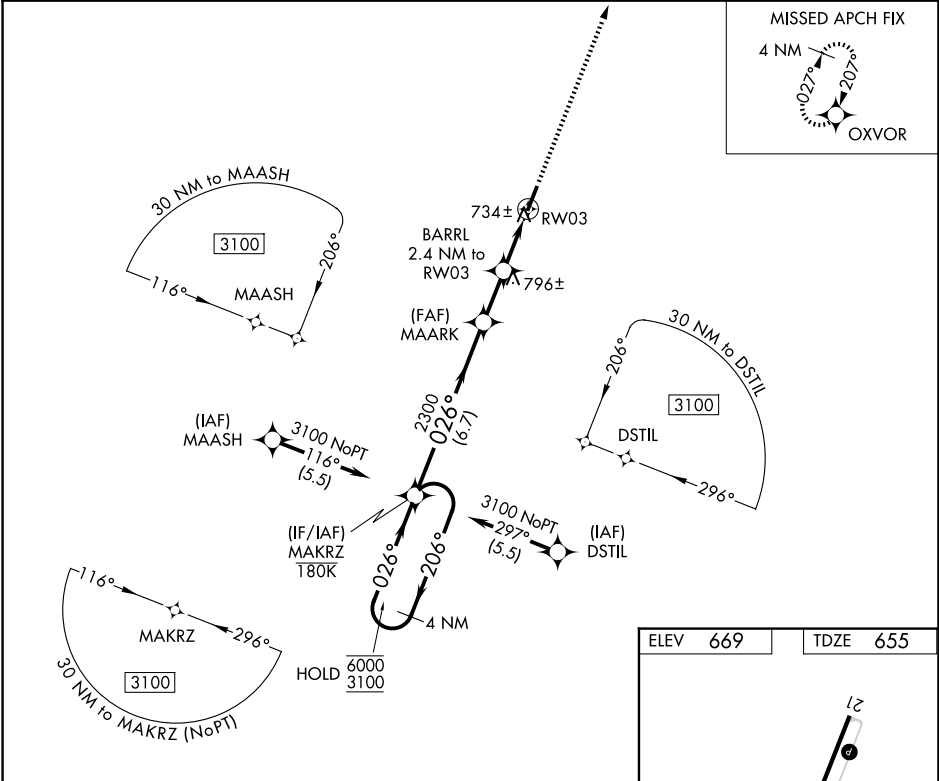

# RNAV (GPS) RWY 3

SAMUELS FLD (BRY)

RNP APCH - GPS.

**▽**  
**▲** Rwy 3 helicopter visibility reduction below 3/4 SM NA.

MISSED APPROACH: Climb to 3000 direct OXVOR and hold.

AWOS-3  
**119.925**

LOUISVILLE APP CON  
**132.075 327.0**

UNICOM  
**122.8 (CTAF) 0**

SE-1, 11 JUN 2026 to 09 JUL 2026

SE-1, 11 JUN 2026 to 09 JUL 2026