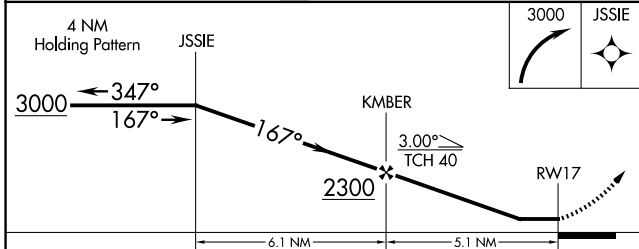

CATEGORY	A	B	C	D
LP MDA	1240-1	546 (600-1)		NA
LNAV MDA	1360-1	666 (700-1)		NA