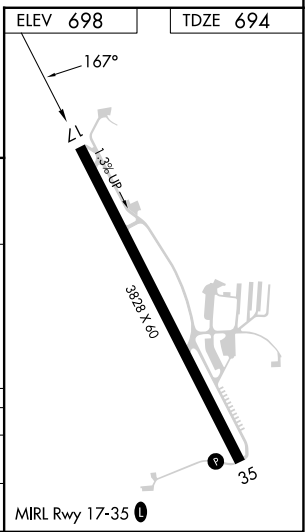

CATEGORY	A	B	C	D
LP MDA	1240-1	546 (600-1)		NA
LNAV MDA	1360-1	666 (700-1)		NA