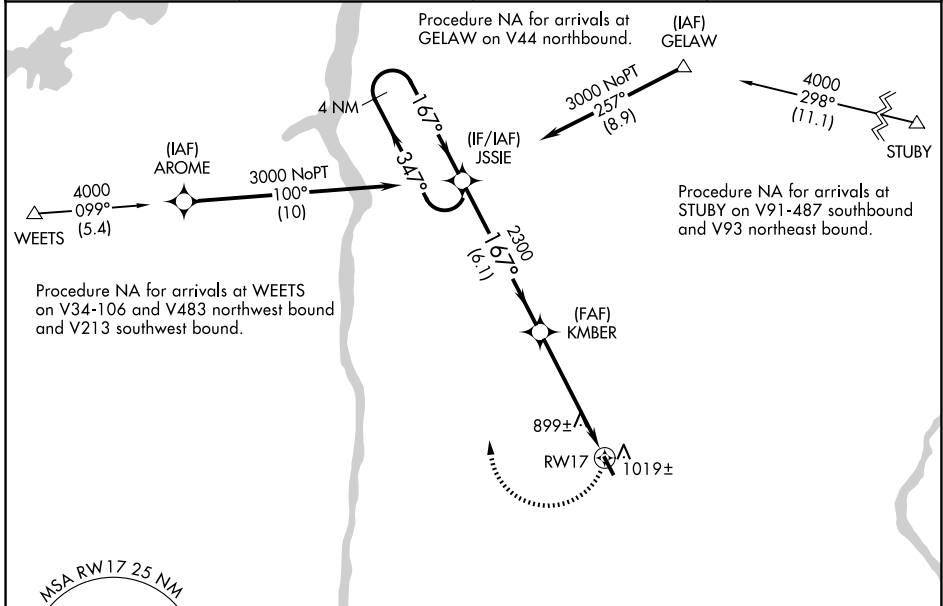

WAAS CH 78008 W17A	APP CRS 167°	Rwy Ldg TDZE Apt Elev	3828 694 698
--	------------------------	-----------------------------	---

RNAV (GPS) RWY 17

SKY ACRES (44N)

RNP APCH.	MISSED APPROACH: Climbing right turn to 3000 direct JSSIE and hold.
<p>▼</p> <p>▲ NA Use Newburgh altimeter setting; when not received, procedure NA.</p> <p>☒ -22°C Rwy 17 helicopter visibility reduction below 3/4 SM NA.</p>	

SWF ASOS 124,575	POU ASOS 126.75	NEW YORK APP CON 132.75 363.1	UNICOM 122.8 (CTAF) 0
----------------------------	---------------------------	---	---------------------------------

NE-2, 11 JUN 2026 to 09 JUL 2026

NE-2, 11 JUN 2026 to 09 JUL 2026

CATEGORY	A	B	C	D
LP MDA	1240-1	546 (600-1)		NA
LNAV MDA	1360-1	666 (700-1)		NA