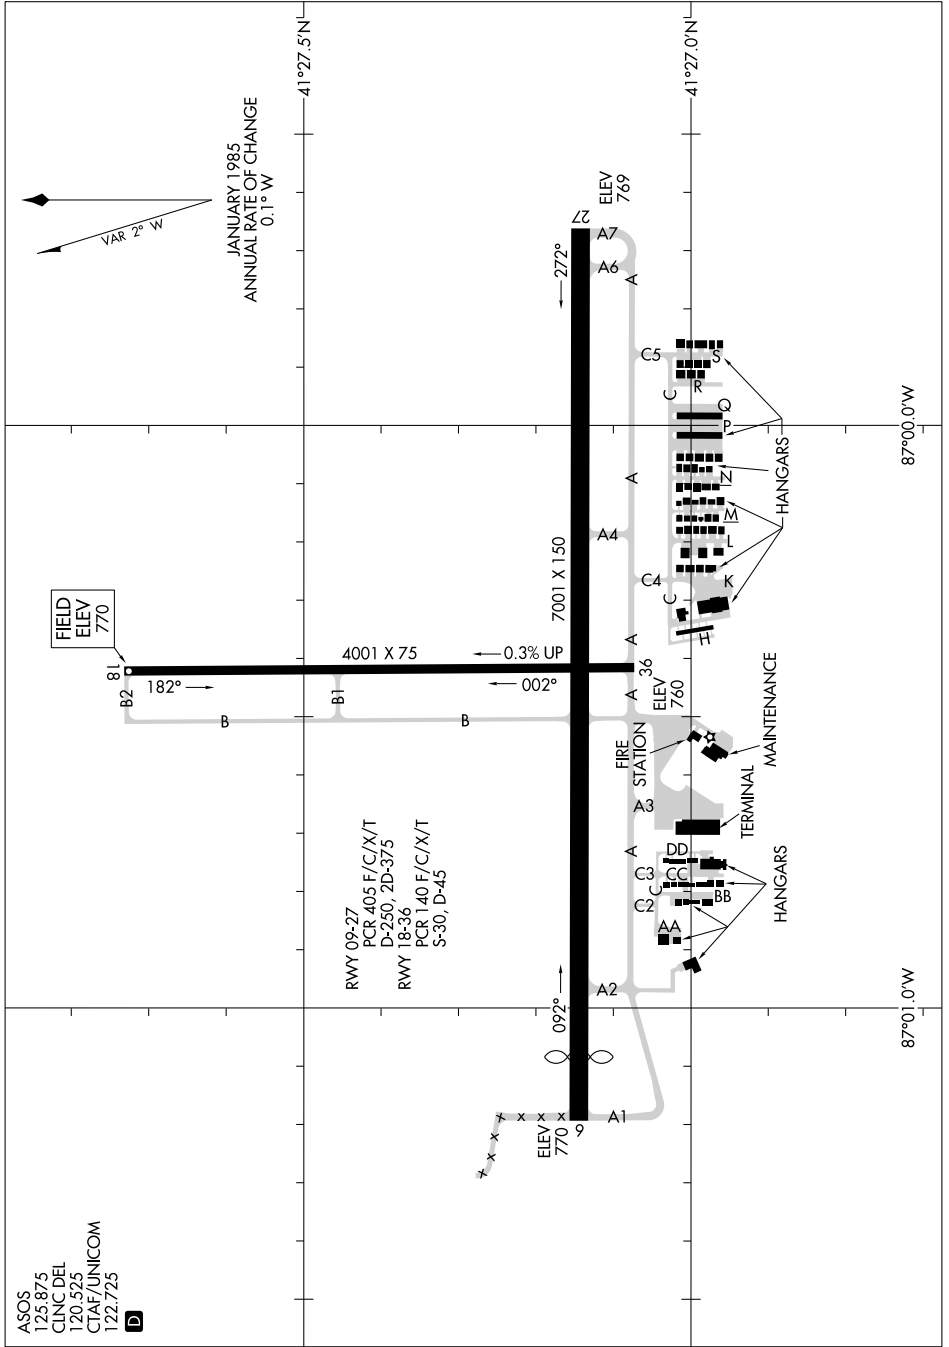

AIRPORT DIAGRAM

AL-5460 (FAA)

PORTER COUNTY RGNL (VPZ)
VALPARAISO, INDIANA

EC-2, 11 JUN 2026 to 09 JUL 2026

EC-2, 11 JUN 2026 to 09 JUL 2026

AIRPORT DIAGRAM

VALPARAISO, INDIANA
PORTER COUNTY RGNL (VPZ)