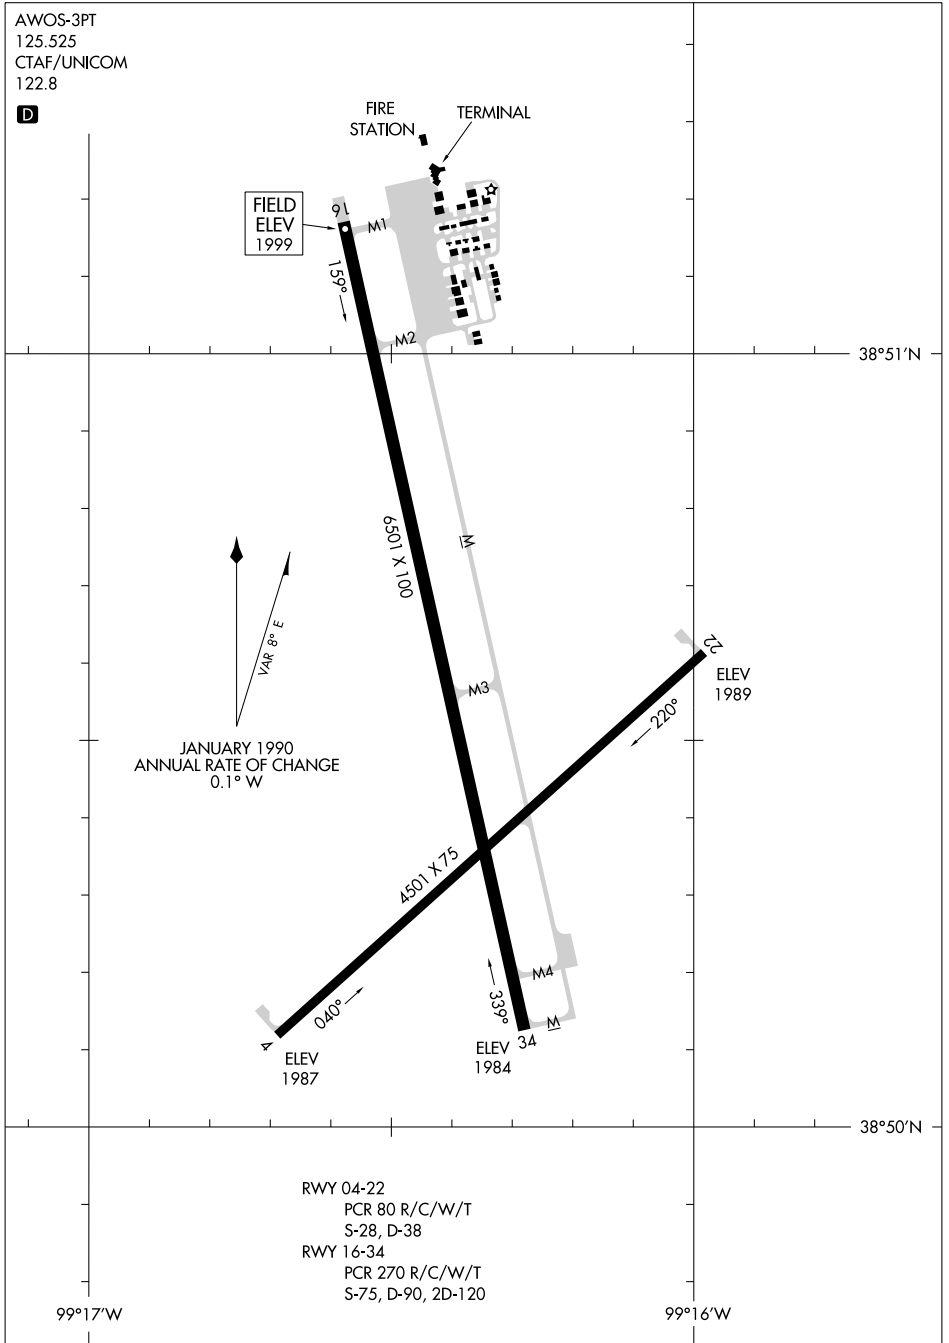

# AIRPORT DIAGRAM

AL-5440 (FAA)

HAYS RGNL (HYS)  
HAYS, KANSAS

AWOS-3PT  
125.525  
CTAF/UNICOM  
122.8

**D**

NC-2, 11 JUN 2026 to 09 JUL 2026

NC-2, 11 JUN 2026 to 09 JUL 2026