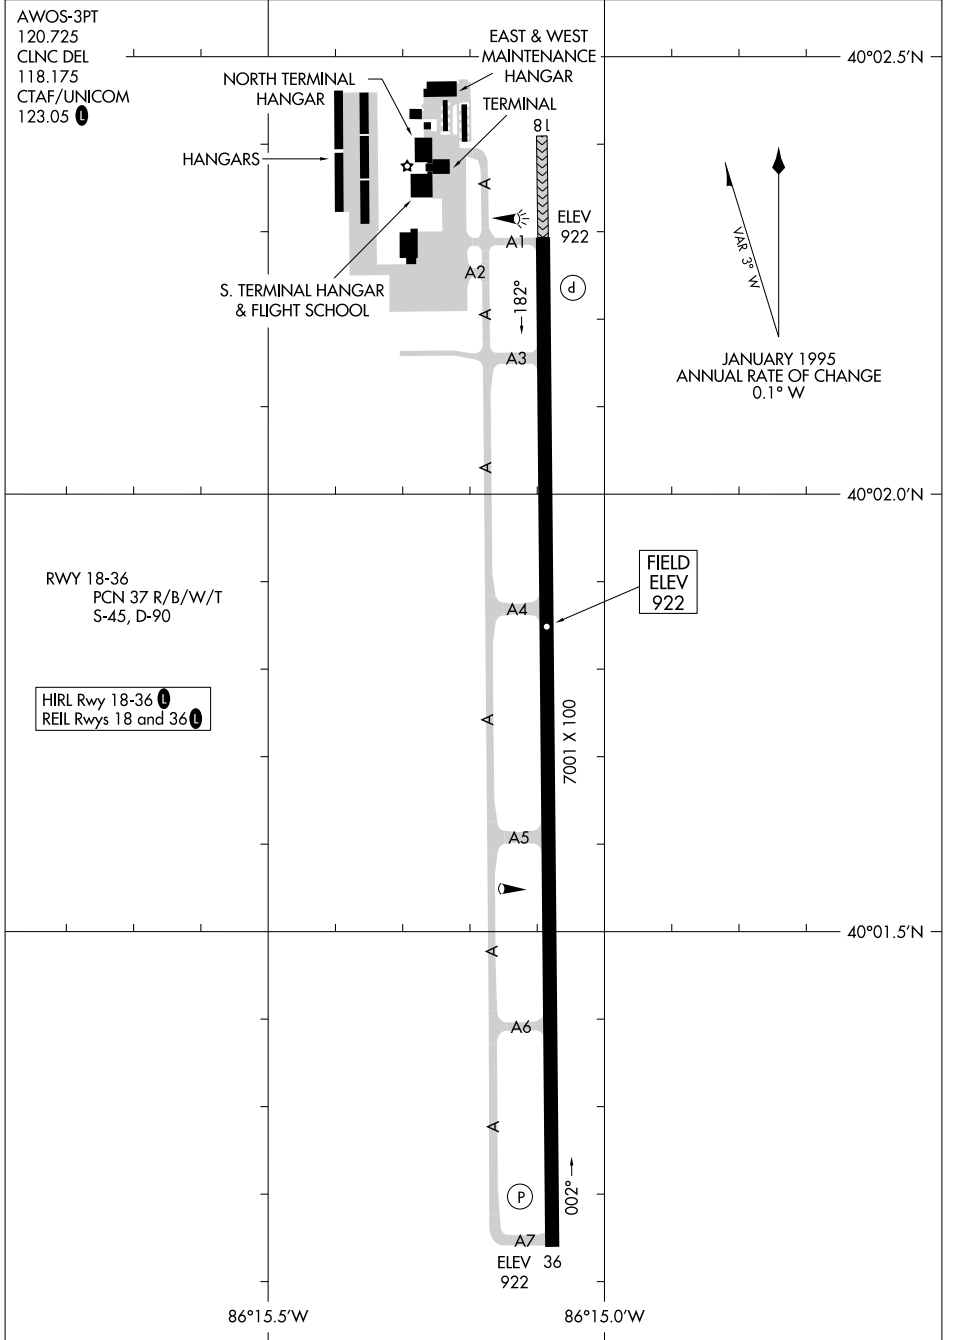

26134

AIRPORT DIAGRAM

AL-5438 (FAA)

INDIANAPOLIS EXEC (T'Y'Q)
INDIANAPOLIS, INDIANA

EC-2, 11 JUN 2026 to 09 JUL 2026

EC-2, 11 JUN 2026 to 09 JUL 2026

AIRPORT DIAGRAM

26134