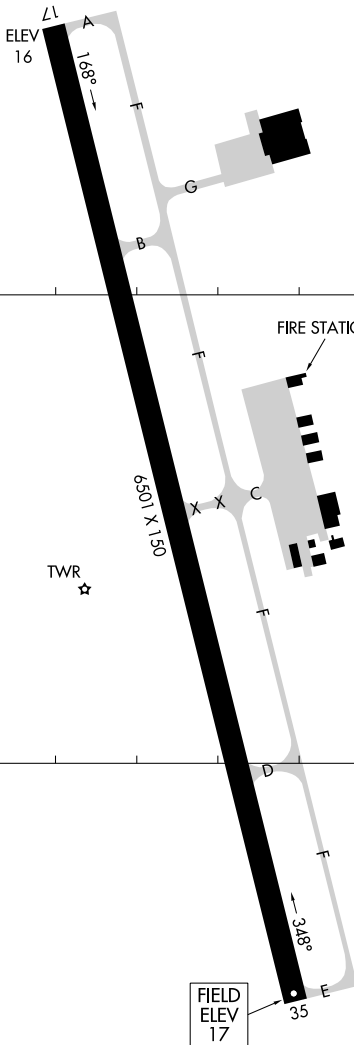

AIRPORT DIAGRAM

AL-5404 (FAA)

TRENT LOTT INTL (PQL)
PASCAGOULA, MISSISSIPPI

ATIS
 135.175
 TRENT LOTT TOWER ★
 118.575
 GND CON
 121.725
 CLNC DEL
 121.725

30°28.0'N

30°27.5'N

88°32.0'W

88°31.5'W

RWY 17-35
 PCN 57 F/C/X/T
 D-196, 2D-315, 2D/2D2-753

CAUTION: BE ALERT TO RUNWAY CROSSING CLEARANCES.
 READBACK OF ALL RUNWAY HOLDING INSTRUCTIONS IS REQUIRED.

SC-4, 11 JUN 2026 to 09 JUL 2026

SC-4, 11 JUN 2026 to 09 JUL 2026

AIRPORT DIAGRAM

PASCAGOULA, MISSISSIPPI
TRENT LOTT INTL (PQL)