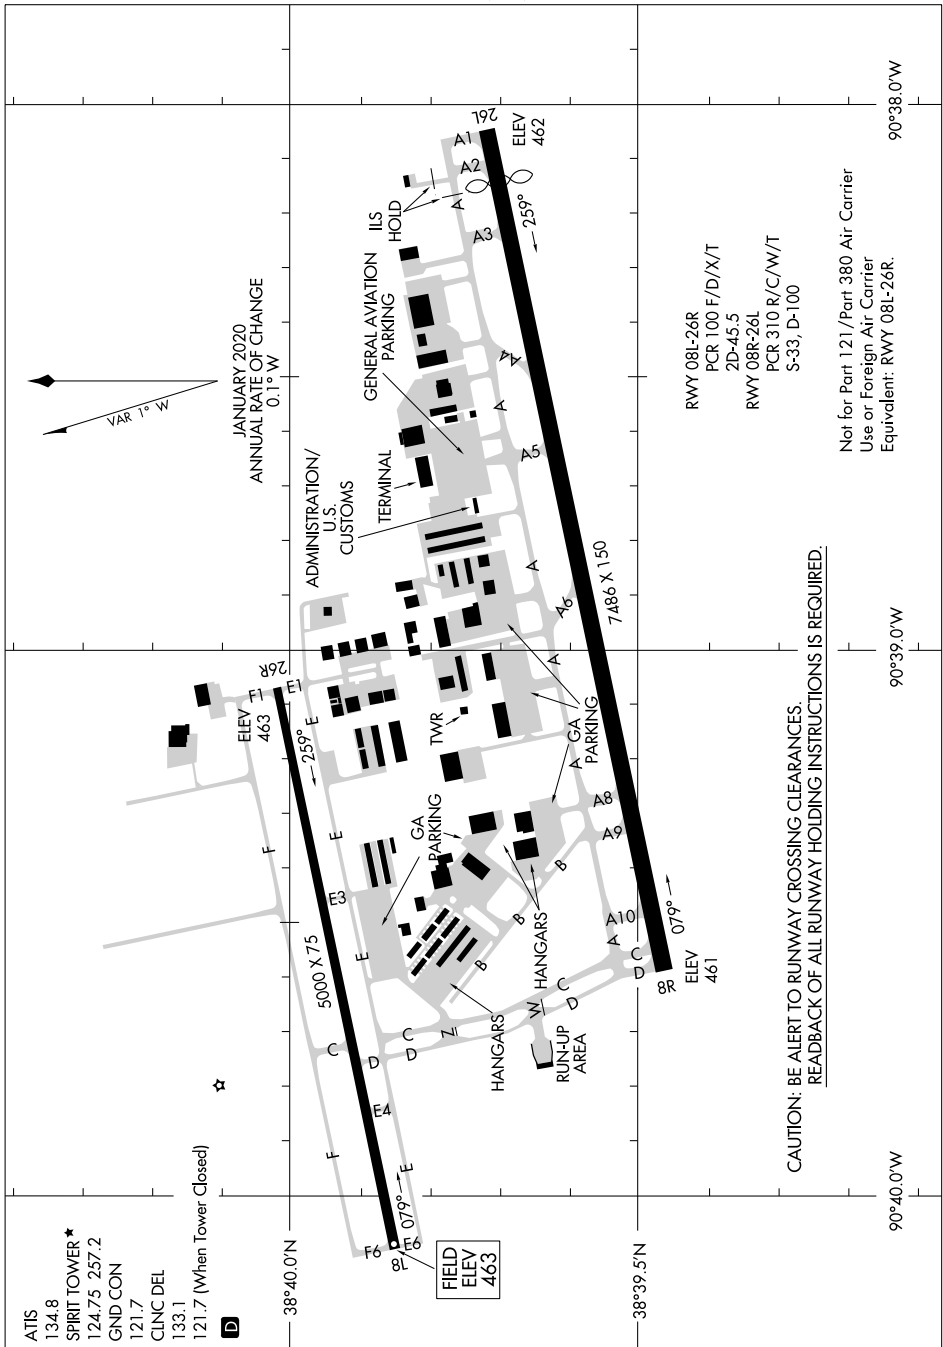

AIRPORT DIAGRAM

AL-5400 (FAA)

SPIRIT OF ST LOUIS (SUS)
ST. LOUIS, MISSOURI

NC-3, 11 JUN 2026 to 09 JUL 2026

NC-3, 11 JUN 2026 to 09 JUL 2026

AIRPORT DIAGRAM

ST. LOUIS, MISSOURI
SPIRIT OF ST LOUIS (SUS)