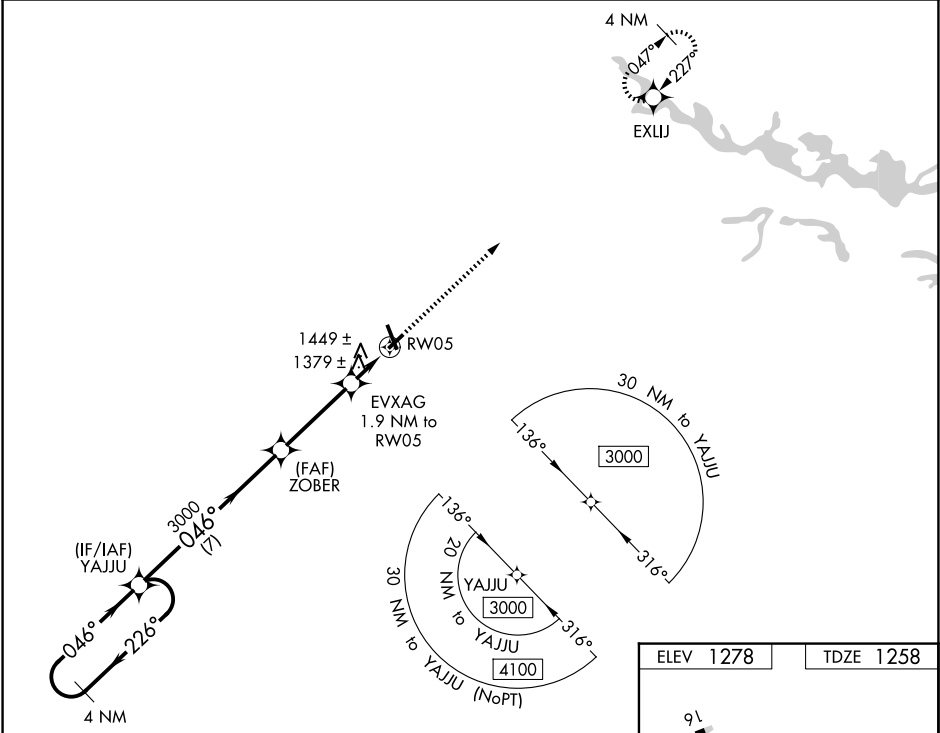

WAAS CH 50532 W05A	APP CRS 046°	Rwy Ldg TDZE Apt Elev	3600 1258 1278
--	------------------------	-----------------------------	---

RNAV (GPS) RWY 5

MARSHFIELD MUNI (MFI)

▽ DME/DME RNP-0.3 NA. When local altimeter setting not received, use Central Wisconsin altimeter setting and increase all MDA 60 feet, increase visibility LP Cat C/D ¼.

MISSED APPROACH:
Climb to 3000 direct EXLJ and hold.

ASOS 121.575	MINNEAPOLIS CENTER 124.4 317.7	UNICOM 123.0 (CTAF) 0
------------------------	--	---------------------------------

CATEGORY	A	B	C	D
LP MDA	1640-1	382 (400-1)	1640-1½	382 (500-1½)
LNAV MDA	1700-1	442 (500-1)	1700-1¾	442 (500-1¾)
CIRCLING	1760-1	482 (500-1)	2020-2¼ 742 (800-2¼)	2020-2½ 742 (800-2½)

EC-3, 11 JUN 2026 to 09 JUL 2026

EC-3, 11 JUN 2026 to 09 JUL 2026