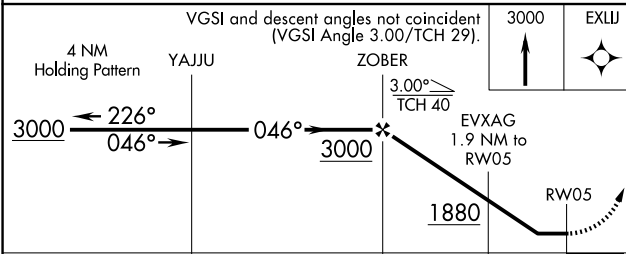

WAAS CH 50532 W05A	APP CRS 046°	Rwy Ldg TDZE Apt Elev	3600 1258 1278
--	------------------------	-----------------------------	---

RNAV (GPS) RWY 5

MARSHFIELD MUNI (MFI)

▽ DME/DME RNP-0.3 NA. When local altimeter setting not received, use Central Wisconsin altimeter setting and increase all MDA 60 feet, increase visibility LP Cat C/D ¼.

MISSED APPROACH:
Climb to 3000 direct EXLJ and hold.

ASOS 121.575	MINNEAPOLIS CENTER 124.4 317.7	UNICOM 123.0 (CTAF) 0
------------------------	--	---------------------------------

CATEGORY	A	B	C	D
LP MDA	1640-1	382 (400-1)	1640-1½	382 (500-1½)
LNAV MDA	1700-1	442 (500-1)	1700-1¾	442 (500-1¾)
CIRCLING	1760-1	482 (500-1)	2020-2¼ 742 (800-2¼)	2020-2½ 742 (800-2½)