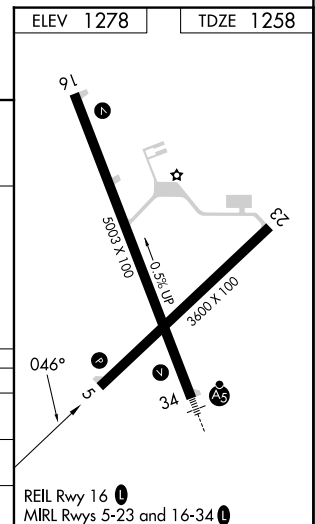

WAAS CH 50532 W05A	APP CRS 046°	Rwy Ldg TDZE Apt Elev	3600 1258 1278
--	------------------------	-----------------------------	---

RNAV (GPS) RWY 5

MARSHFIELD MUNI (MFI)

▽ DME/DME RNP-0.3 NA. When local altimeter setting not received, use Central Wisconsin altimeter setting and increase all MDA 60 feet, increase visibility LP Cat C/D ¼.

MISSED APPROACH:
Climb to 3000 direct EXLJ and hold.

ASOS 121.575	MINNEAPOLIS CENTER 124.4 317.7	UNICOM 123.0 (CTAF) 0
------------------------	--	---------------------------------

CATEGORY	A	B	C	D
LP MDA	1640-1	382 (400-1)	1640-1½	382 (500-1½)
LNAV MDA	1700-1	442 (500-1)	1700-1¾	442 (500-1¾)
CIRCLING	1760-1	482 (500-1)	2020-2¼ 742 (800-2¼)	2020-2½ 742 (800-2½)