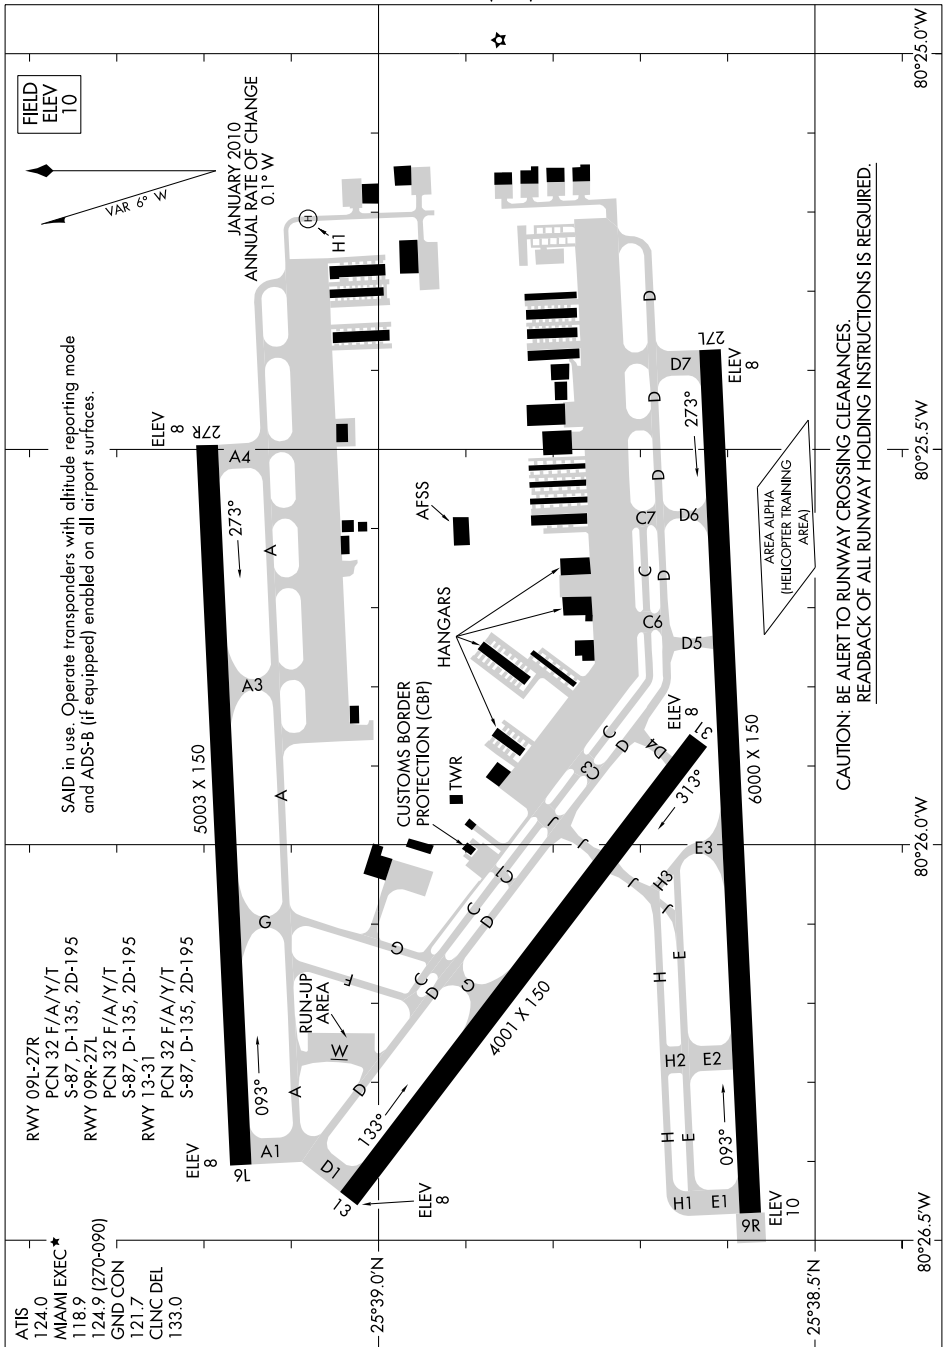

AIRPORT DIAGRAM

AL-5349 (FAA)

MIAMI EXEC (TMB)
MIAMI, FLORIDA

SE-3, 11 JUN 2026 to 09 JUL 2026

AIRPORT DIAGRAM

MIAMI, FLORIDA
MIAMI EXEC (TMB)

SE-3, 11 JUN 2026 to 09 JUL 2026