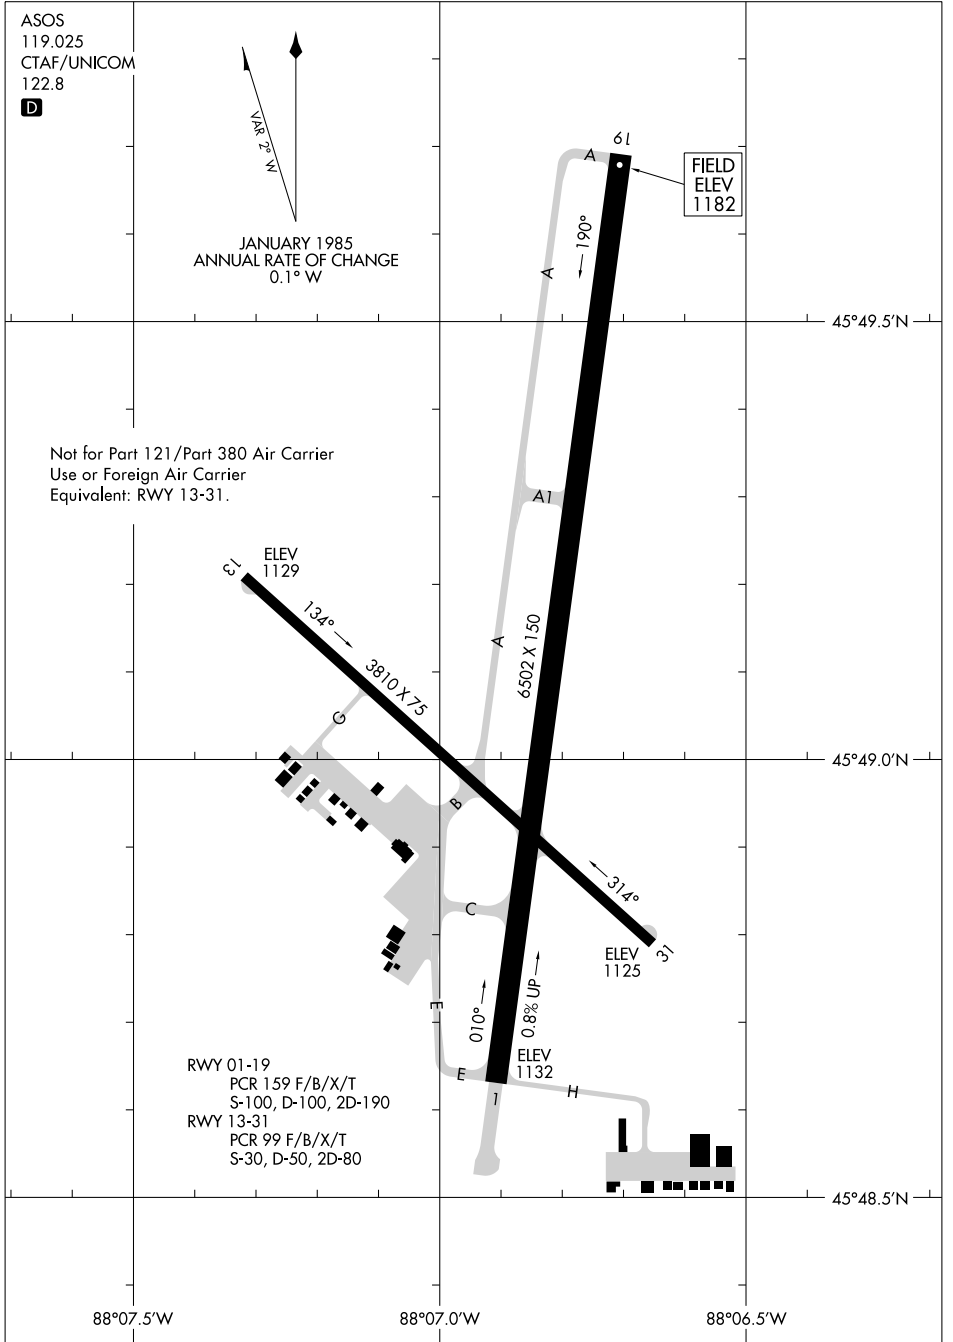

AIRPORT DIAGRAM

AL-5347 (FAA)

FORD (IMT)
IRON MOUNTAIN KINGSFORD, MICHIGAN

EC-1, 11 JUN 2026 to 09 JUL 2026

AIRPORT DIAGRAM

IRON MOUNTAIN KINGSFORD, MICHIGAN
FORD (IMT)