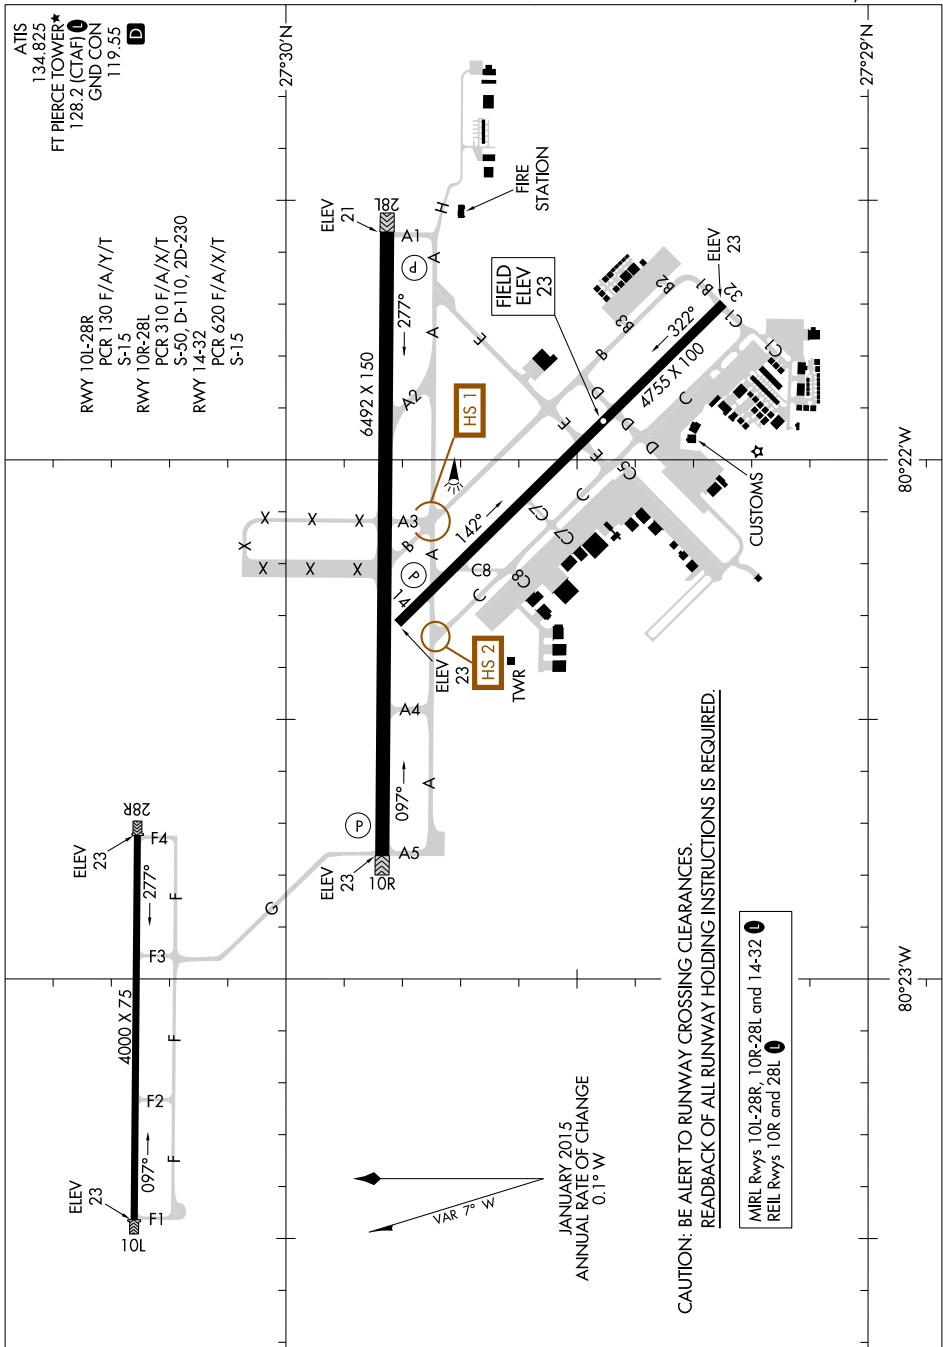

AIRPORT DIAGRAM

AL-5343 (FAA)

TREASURE COAST INTL (FPR)
FORT PIERCE, FLORIDA

SE-3, 11 JUN 2026 to 09 JUL 2026

SE-3, 11 JUN 2026 to 09 JUL 2026

AIRPORT DIAGRAM

FORT PIERCE, FLORIDA
TREASURE COAST INTL (FPR)

CAUTION: BE ALERT TO RUNWAY CROSSING CLEARANCES.
READBACK OF ALL RUNWAY HOLDING INSTRUCTIONS IS REQUIRED.

MRL Rwy's 10L-28R, 10R-28L and 14-32
REL Rwy's 10R and 28L