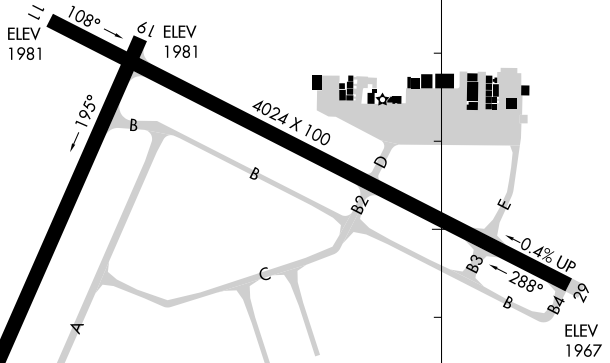

26134

AIRPORT DIAGRAM

AL-5303 (FAA)

SIDNEY-RICHLAND RGNL (SDY)
SIDNEY, MONTANA

AWOS-3PT
119.275
CTAF/UNICOM
122.8

47°43'N

NW-1, 11 JUN 2026 to 09 JUL 2026

NW-1, 11 JUN 2026 to 09 JUL 2026

JANUARY 2010
ANNUAL RATE OF CHANGE
0.1° W

47°42'N

FIELD
ELEV
1985

ELEV
1982

RWY 01-19
PCR 180 F/D/Y/T
S-46, D-62, 2D-108

RWY 11-29
PCR 211 F/D/Y/T
S-54, D-70, 2D-119

104°12'W

104°11'W