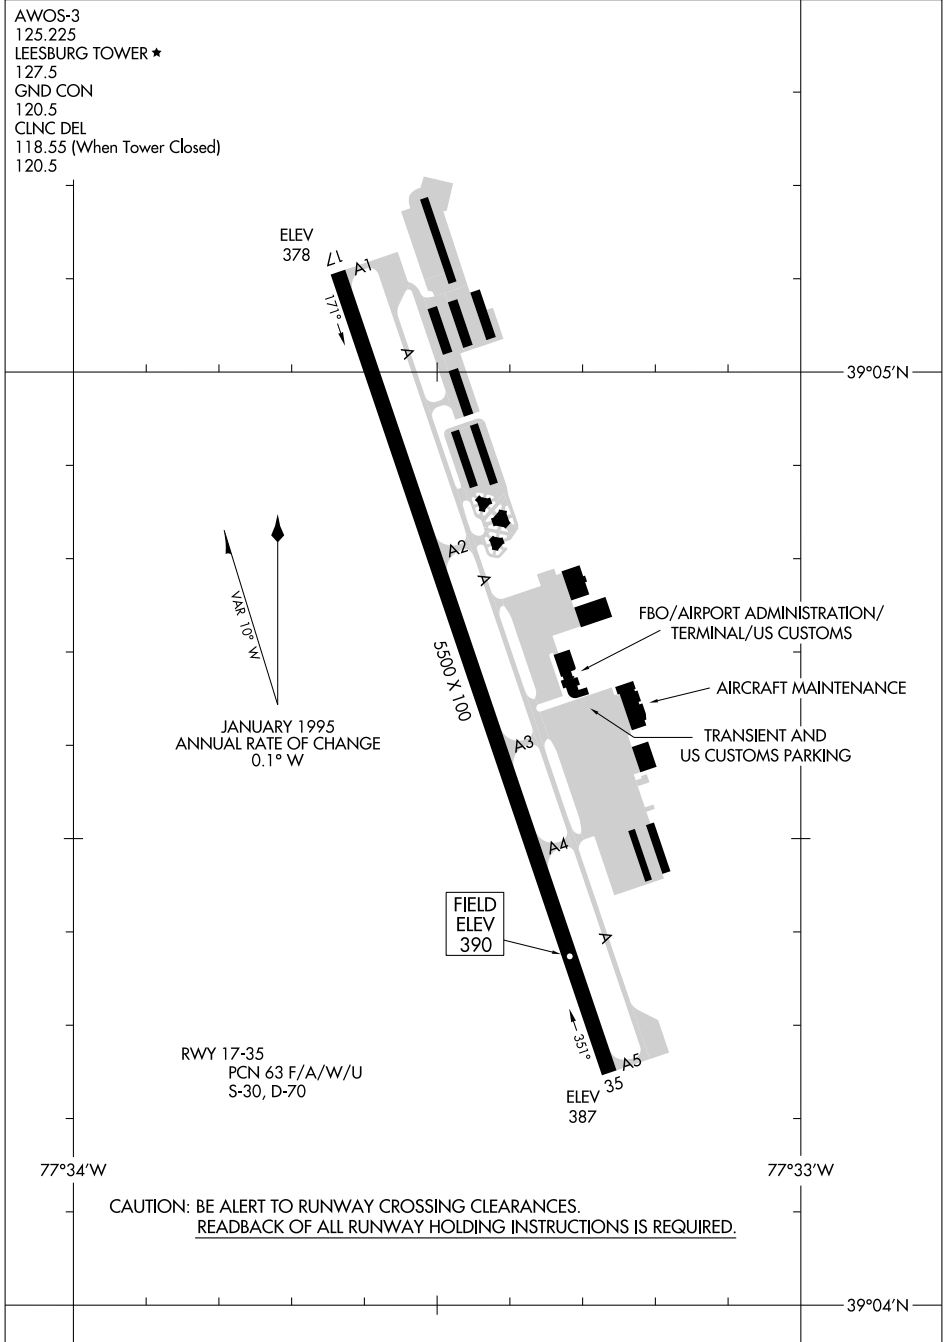

AIRPORT DIAGRAM

AL-5288 (FAA)

LEESBURG EXEC (JYO)
LEESBURG, VIRGINIA

AWOS-3
125,225
LEESBURG TOWER ★
127.5
GND CON
120.5
CLNC DEL
118.55 (When Tower Closed)
120.5

NE-3, 11 JUN 2026 to 09 JUL 2026

NE-3, 11 JUN 2026 to 09 JUL 2026

AIRPORT DIAGRAM

LEESBURG, VIRGINIA
LEESBURG EXEC (JYO)