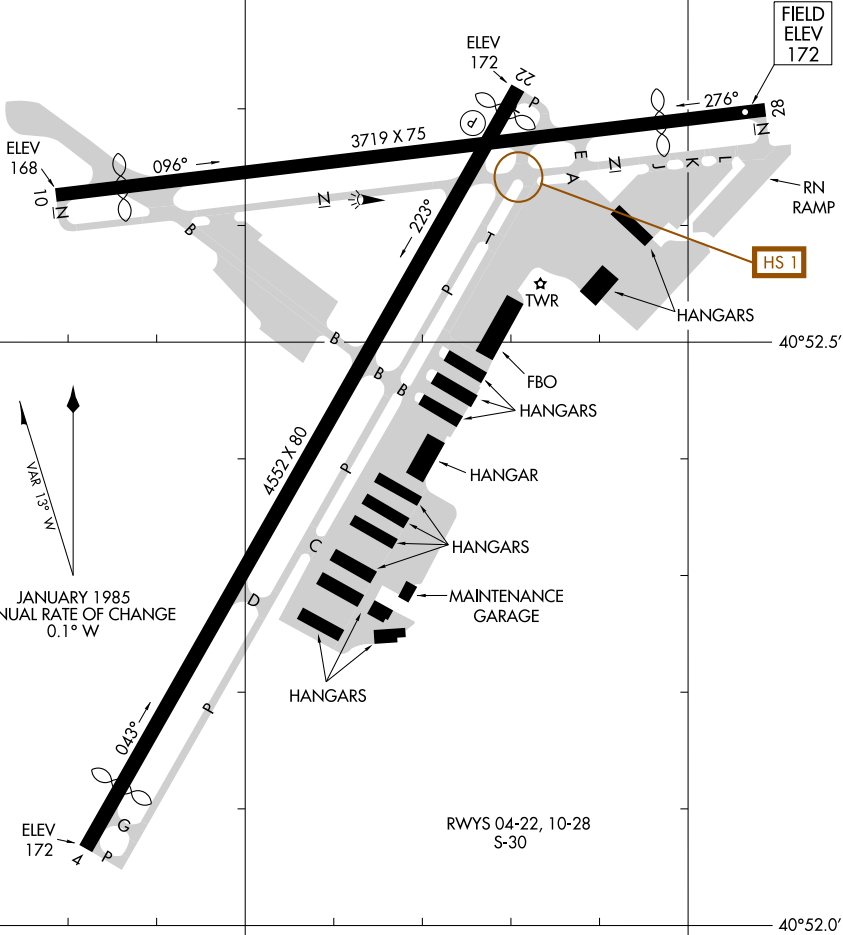

ATIS
135.5
CALDWELL TOWER ★
119.8 (CTAF) ①
GND CON
121.9
CLNC DEL
121.1
D

NE-2, 11 JUN 2026 to 09 JUL 2026

NE-2, 11 JUN 2026 to 09 JUL 2026

HIRL Rwy 4-22 ①
MIRL Rwy 10-28 ①
REIL Rwy 22 ①

**CAUTION: BE ALERT TO RUNWAY CROSSING CLEARANCES.
READBACK OF ALL RUNWAY HOLDING INSTRUCTIONS IS REQUIRED.**