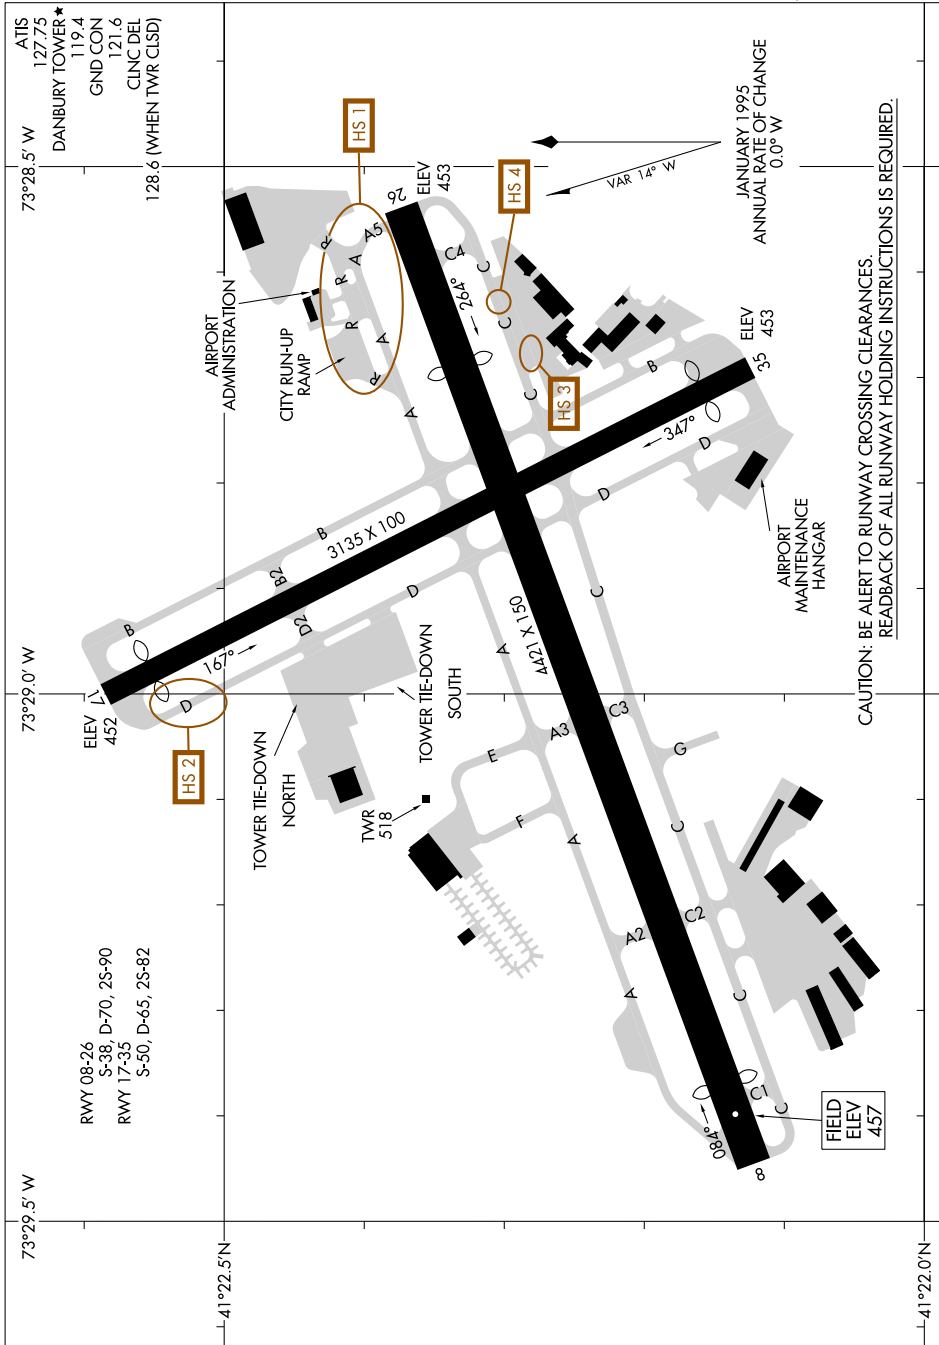

# AIRPORT DIAGRAM

AL-5272 (FAA)

DANBURY MUNI (D.X.R.)  
DANBURY, CONNECTICUT

NE-1, 11 JUN 2026 to 09 JUL 2026

NE-1, 11 JUN 2026 to 09 JUL 2026