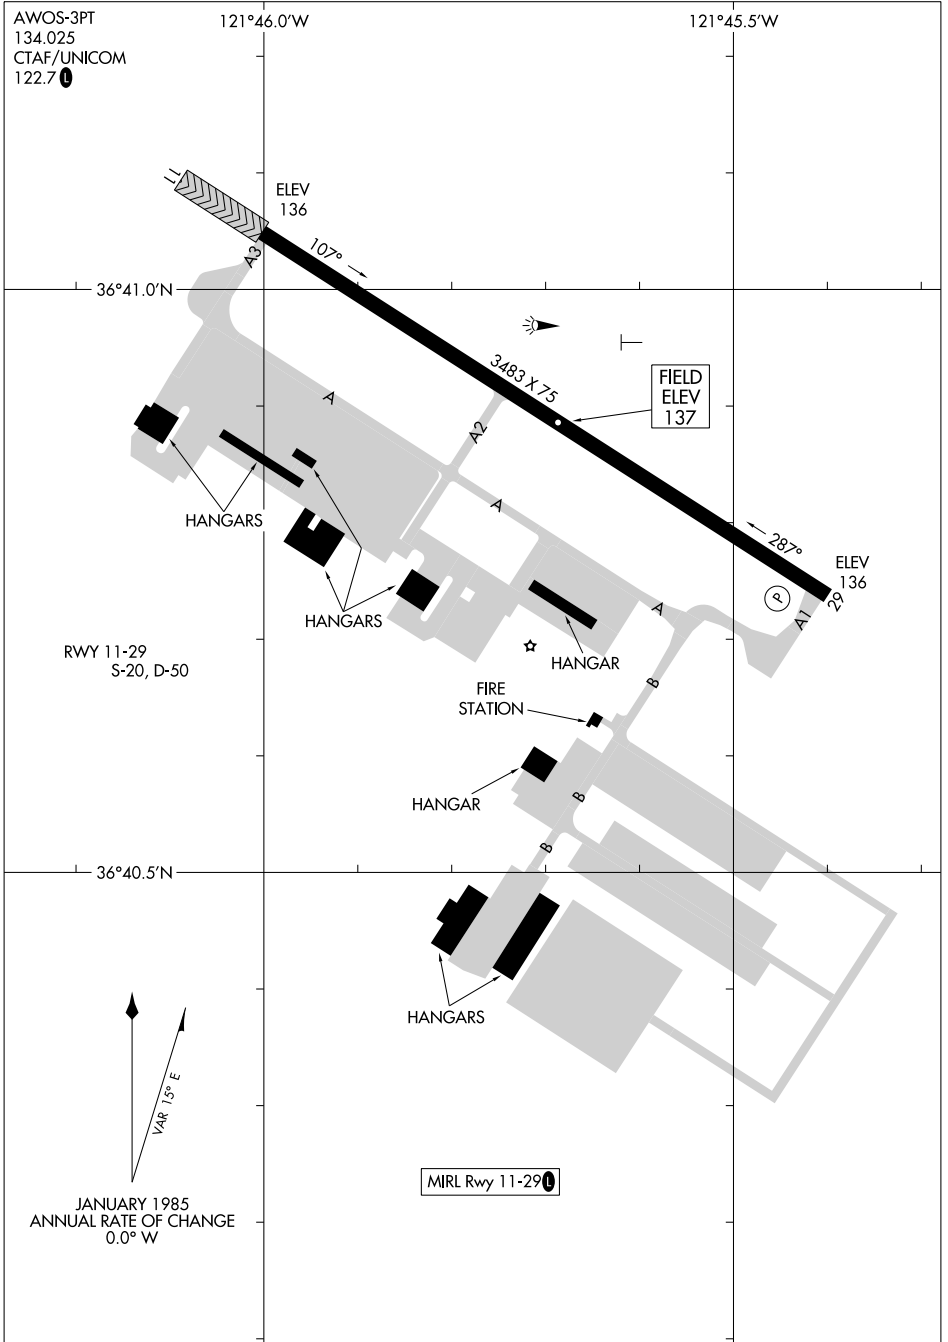

# AIRPORT DIAGRAM

AL-5271 (FAA)

MARINA MUNI (O.A.R.)  
MARINA, CALIFORNIA

AWOS-3PT  
134.025  
CTAF/UNICOM  
122.7

121°46.0'W

121°45.5'W

SW-2, 11 JUN 2026 to 09 JUL 2026

SW-2, 11 JUN 2026 to 09 JUL 2026