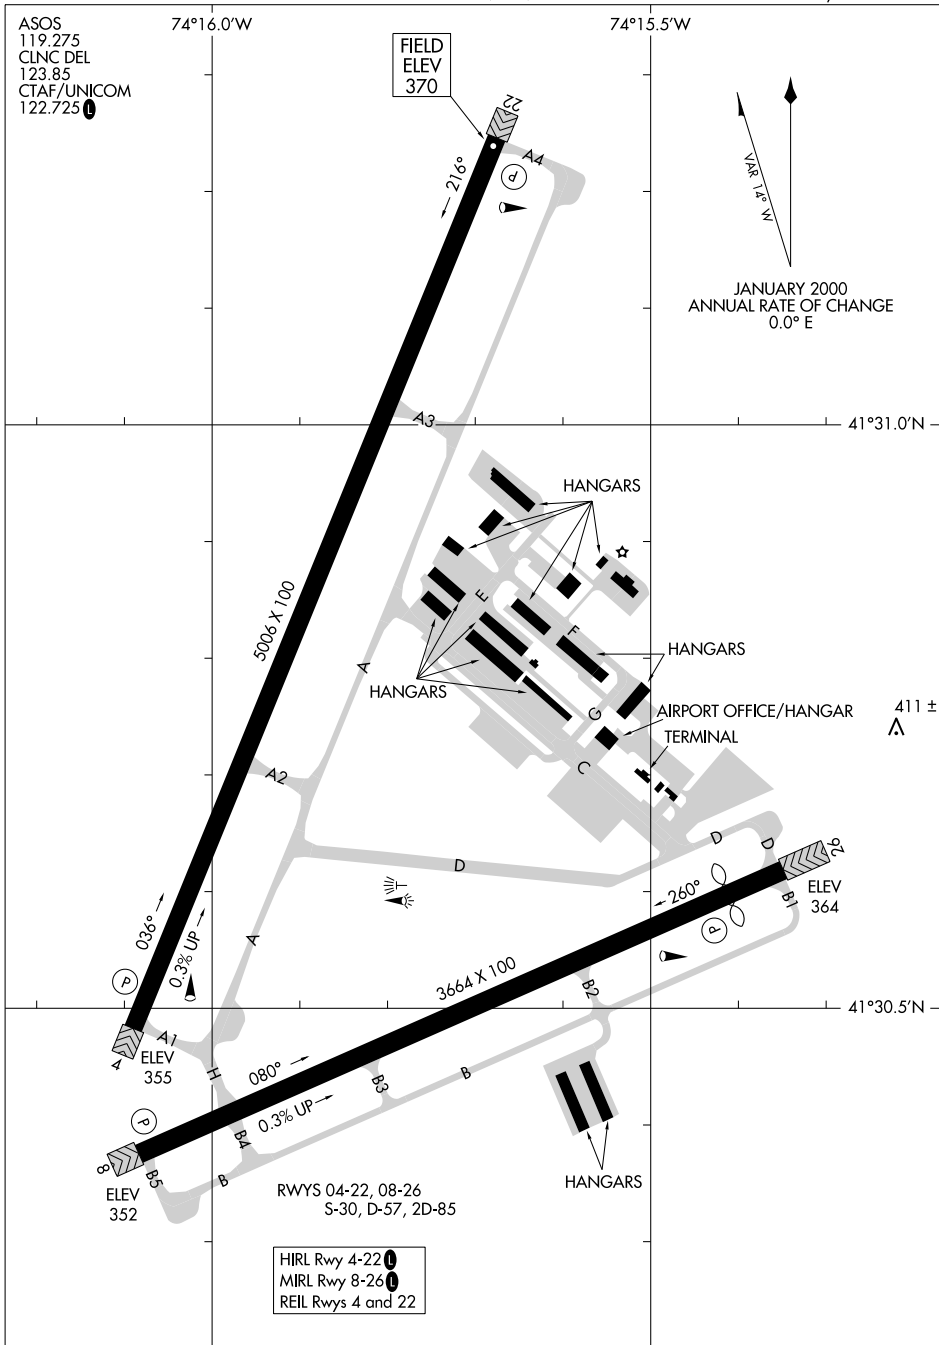

26134

AIRPORT DIAGRAM

AL-5264 (FAA)

ORANGE COUNTY (MGJ)
MONTGOMERY, NEW YORK

NE-2, 11 JUN 2026 to 09 JUL 2026

NE-2, 11 JUN 2026 to 09 JUL 2026

AIRPORT DIAGRAM

26134

MONTGOMERY, NEW YORK
ORANGE COUNTY (MGJ)