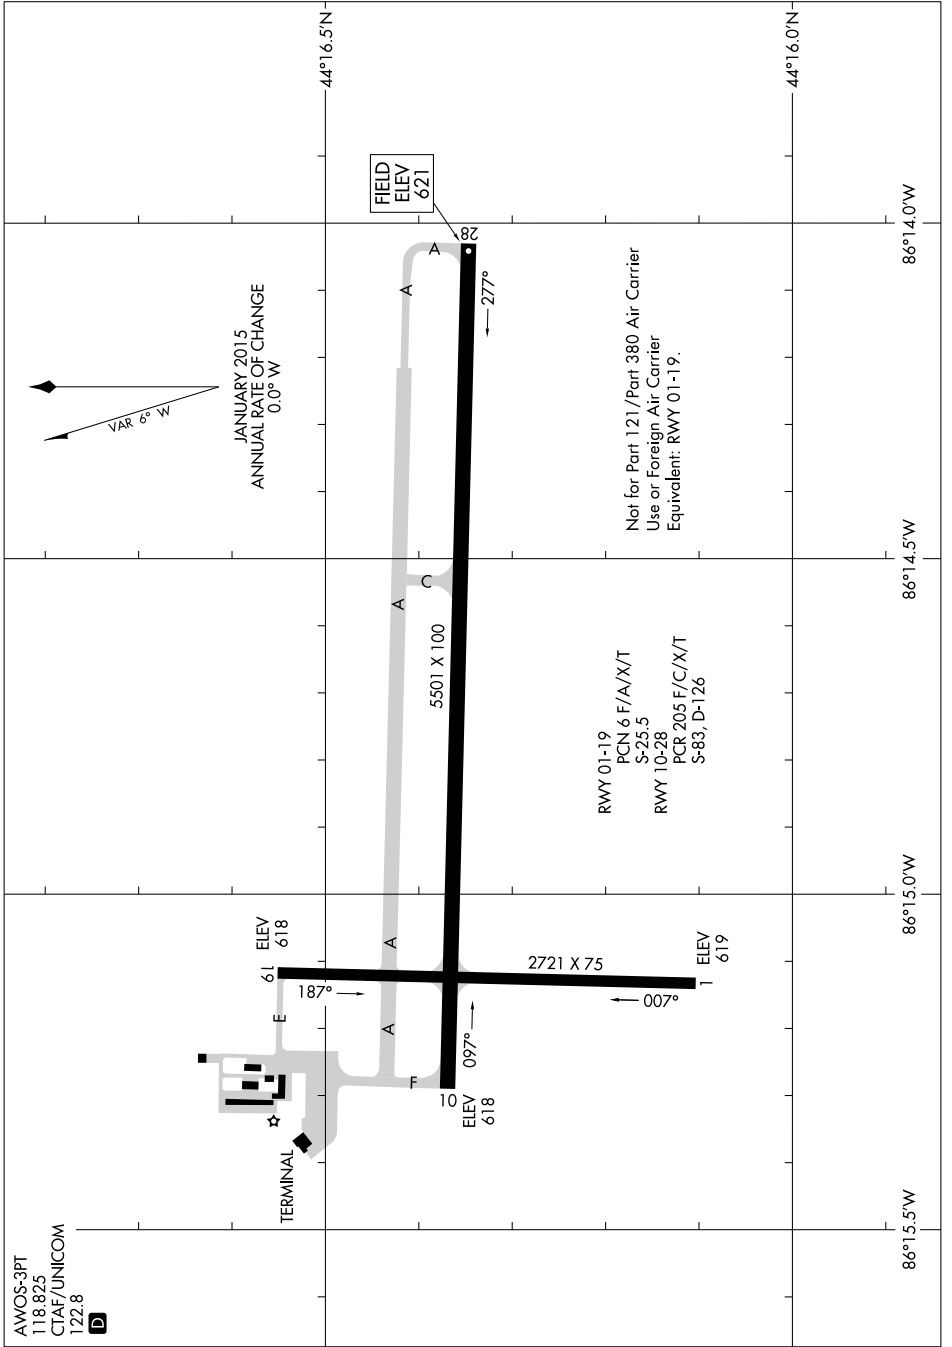

AIRPORT DIAGRAM

AL-5257 (FAA)

MANISTEE COUNTY/BLACKER (MBL)

MANISTEE, MICHIGAN

EC-1, 11 JUN 2026 to 09 JUL 2026

EC-1, 11 JUN 2026 to 09 JUL 2026

AIRPORT DIAGRAM

MANISTEE, MICHIGAN
MANISTEE COUNTY/BLACKER (MBL)