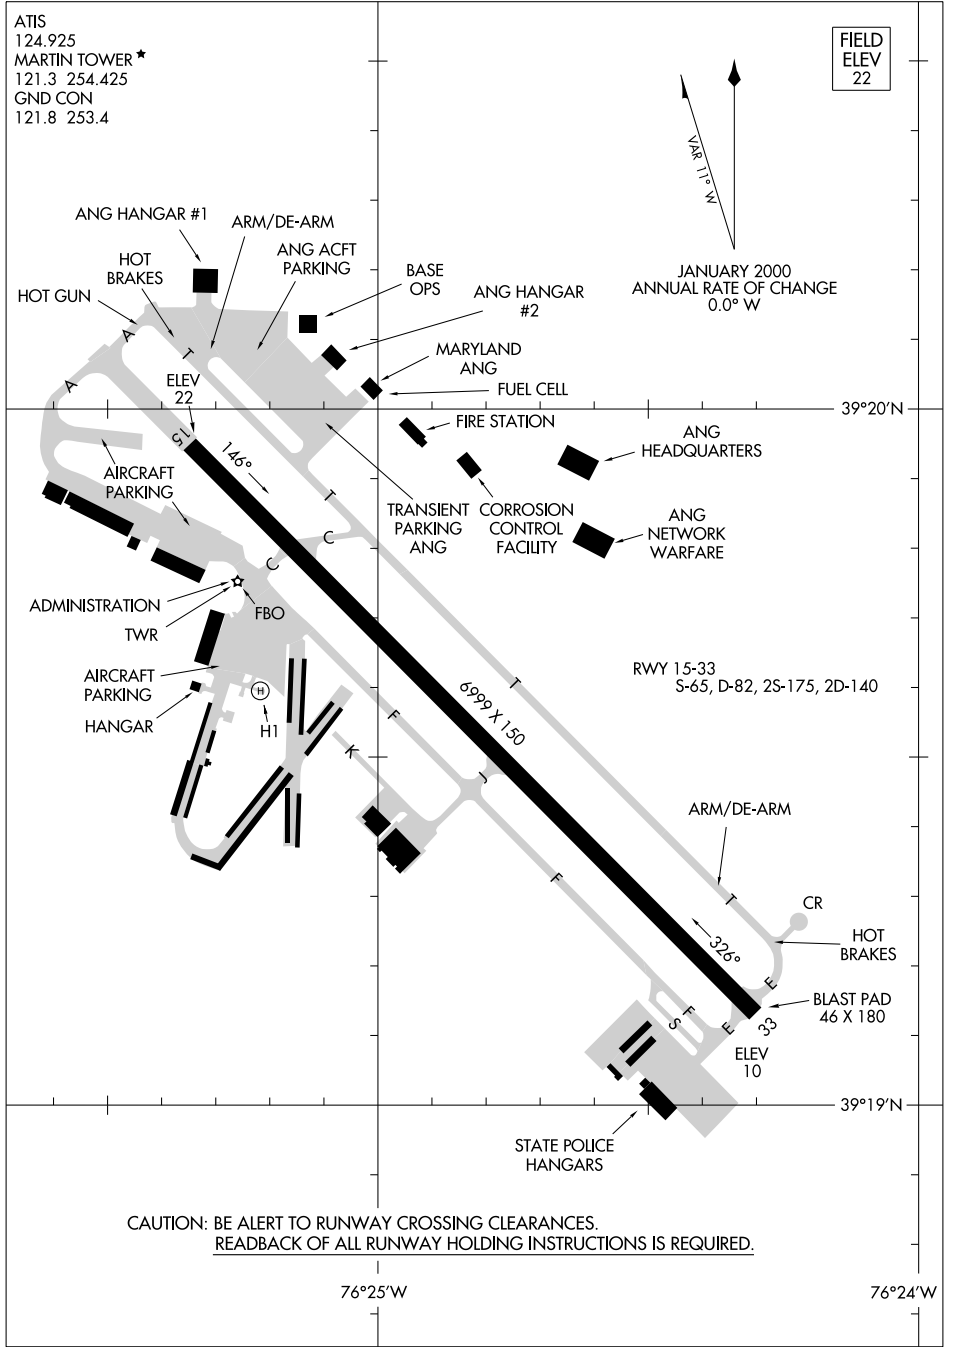

26134

AIRPORT DIAGRAM

AL-5222 (FAA)

MARTIN STATE (MTN)
BALTIMORE, MARYLAND

ATIS
124.925
MARTIN TOWER ★
121.3 254.425
GND CON
121.8 253.4

FIELD
ELEV
22

VAR 11°W
JANUARY 2000
ANNUAL RATE OF CHANGE
0.0° W

NE-3, 11 JUN 2026 to 09 JUL 2026

NE-3, 11 JUN 2026 to 09 JUL 2026

CAUTION: BE ALERT TO RUNWAY CROSSING CLEARANCES.
READBACK OF ALL RUNWAY HOLDING INSTRUCTIONS IS REQUIRED.

76°25'W

76°24'W

AIRPORT DIAGRAM

26134

BALTIMORE, MARYLAND
MARTIN STATE (MTN)