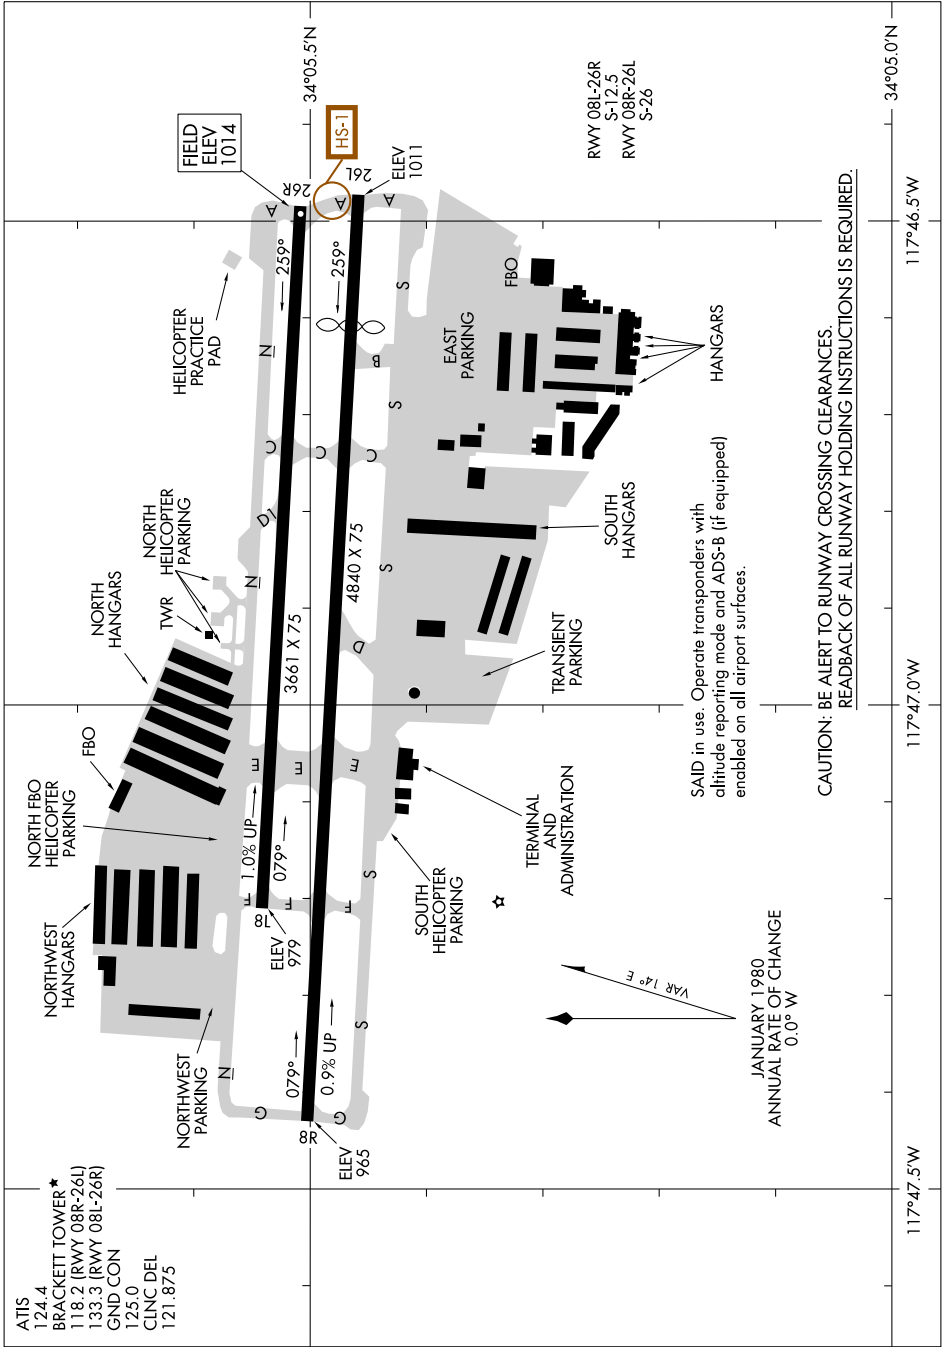

# AIRPORT DIAGRAM

AL-5218 (FAA)

BRACKETT FLD (POC)  
LA VERNE, CALIFORNIA

SW-3, 11 JUN 2026 to 09 JUL 2026

SW-3, 11 JUN 2026 to 09 JUL 2026

# AIRPORT DIAGRAM

LA VERNE, CALIFORNIA  
BRACKETT FLD (POC)