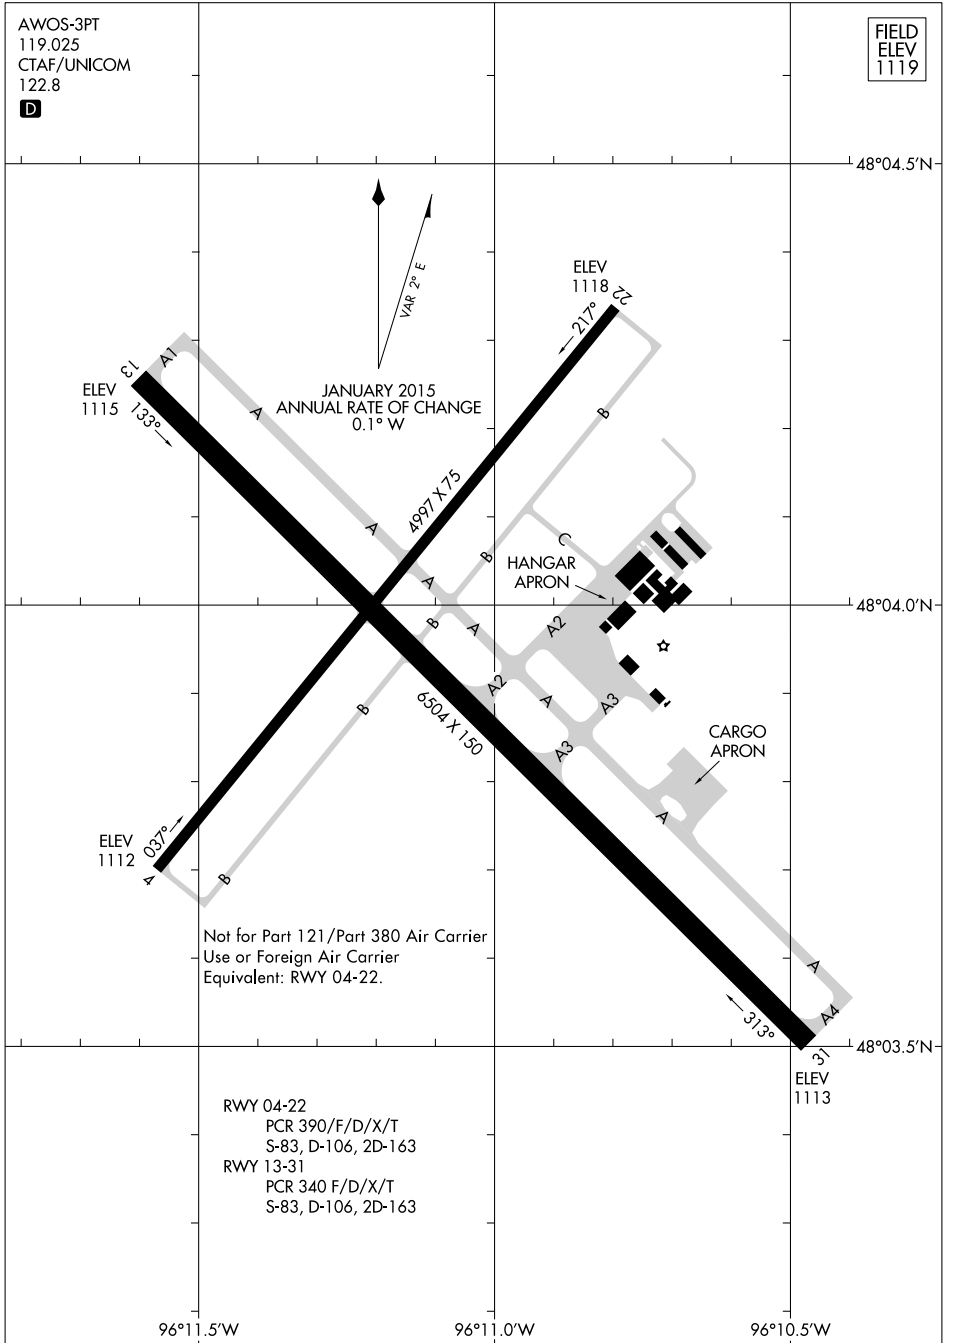

# AIRPORT DIAGRAM

AL-5201 (FAA)

THIEF RIVER FALLS RGNL (TVF)  
THIEF RIVER FALLS, MINNESOTA

AWOS-3PT  
119.025  
CTAF/UNICOM  
122.8

FIELD  
ELEV  
1119

NC-1, 11 JUN 2026 to 09 JUL 2026

NC-1, 11 JUN 2026 to 09 JUL 2026

Not for Part 121/Part 380 Air Carrier  
Use or Foreign Air Carrier  
Equivalent: RWY 04-22.

RWY 04-22  
PCR 390/F/D/X/T  
S-83, D-106, 2D-163

RWY 13-31  
PCR 340 F/D/X/T  
S-83, D-106, 2D-163

# AIRPORT DIAGRAM

THIEF RIVER FALLS, MINNESOTA  
THIEF RIVER FALLS RGNL (TVF)