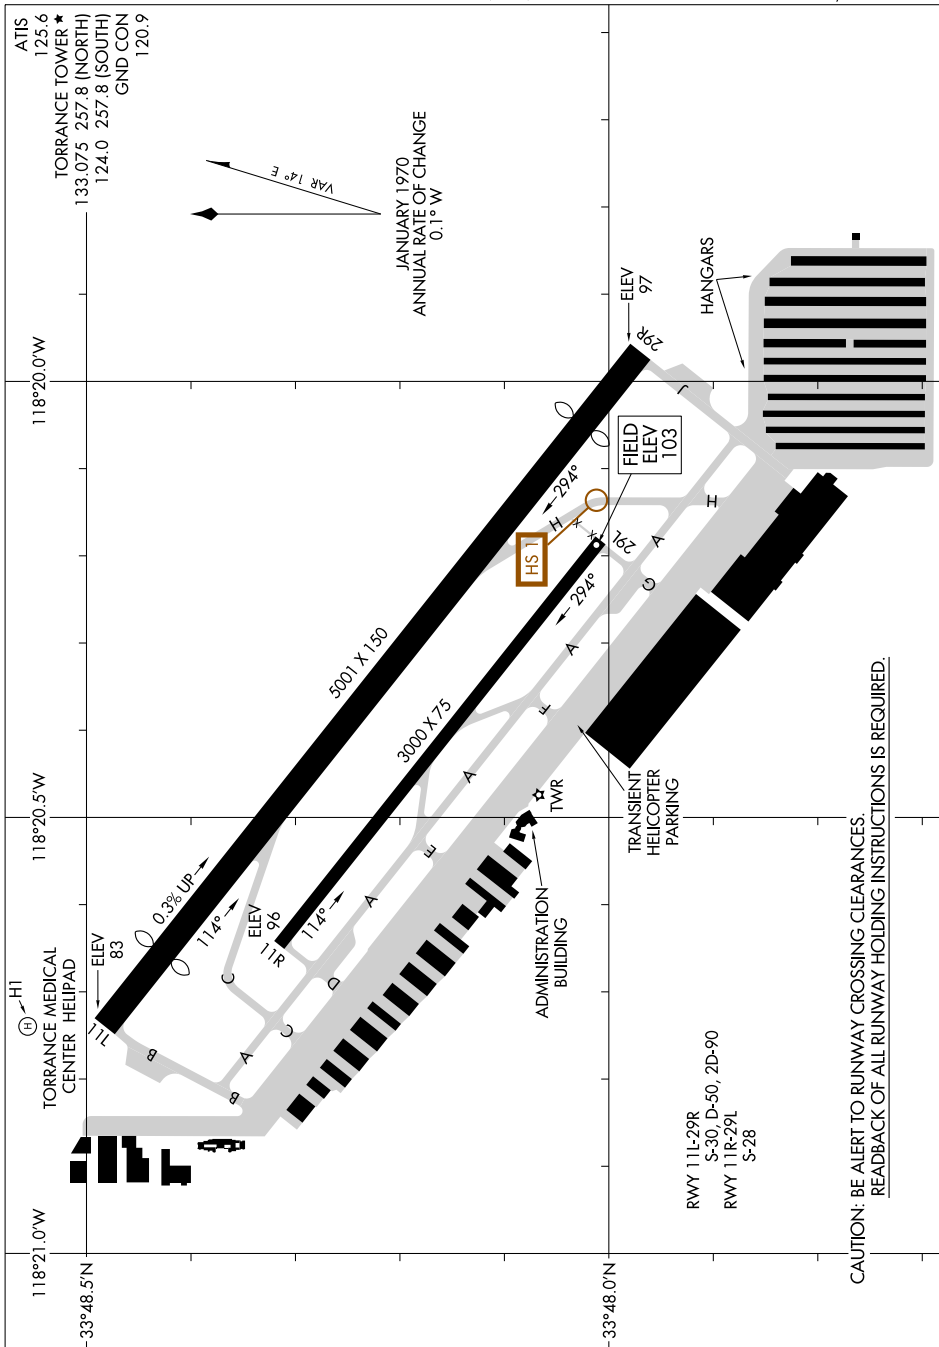

AIRPORT DIAGRAM

AL-5179 (FAA)

ZAMPERINI FLD (TOA)
TORRANCE, CALIFORNIA

SW-3, 11 JUN 2026 to 09 JUL 2026

SW-3, 11 JUN 2026 to 09 JUL 2026

AIRPORT DIAGRAM

TORRANCE, CALIFORNIA
ZAMPERINI FLD (TOA)

CAUTION: BE ALERT TO RUNWAY CROSSING CLEARANCES.
REARBACK OF ALL RUNWAY HOLDING INSTRUCTIONS IS REQUIRED.