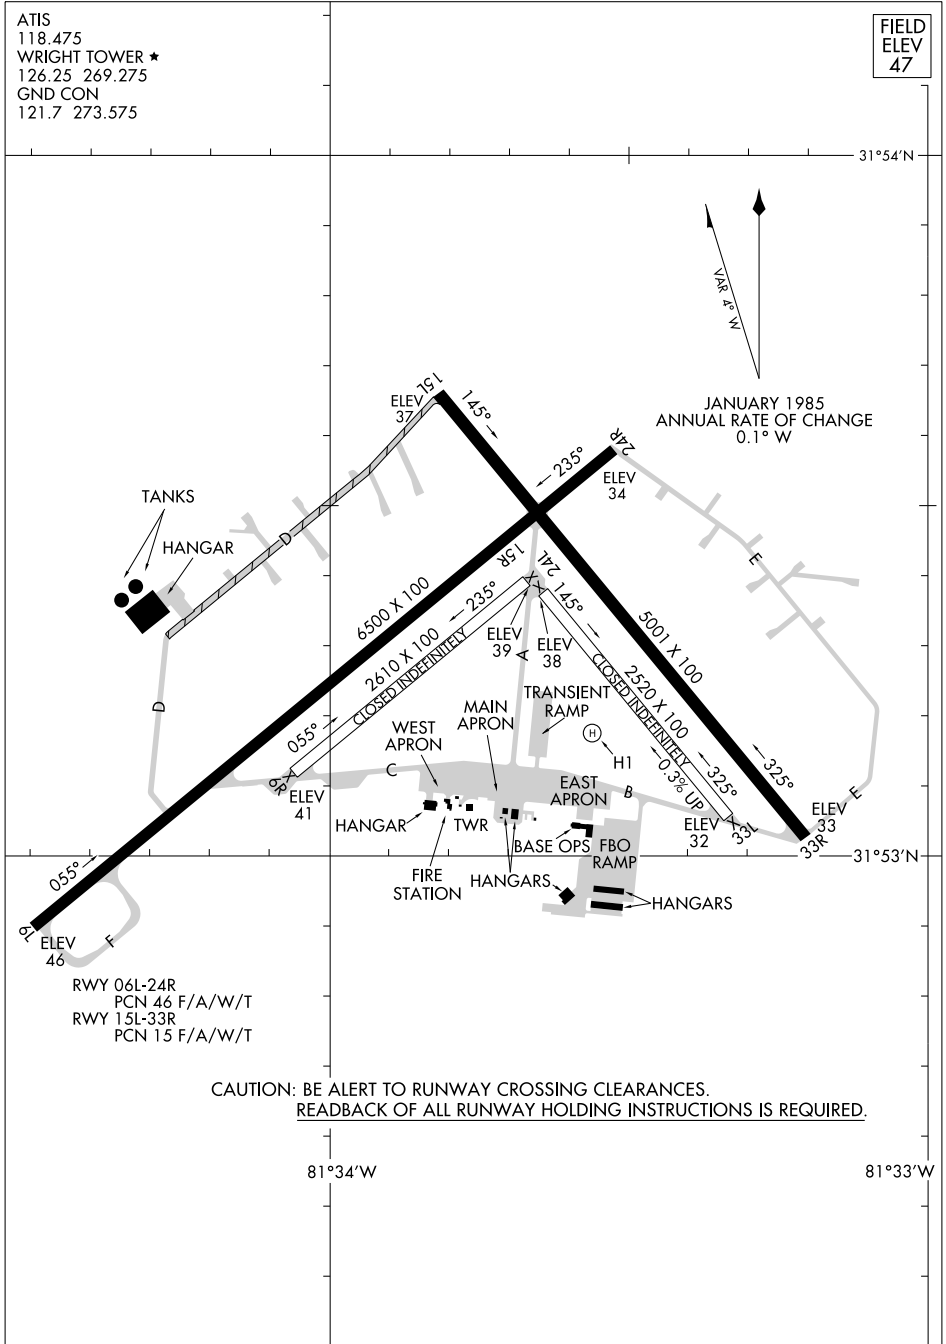

26134

AIRPORT DIAGRAM

WRIGHT AAF (FORT STEWART)/MIDCOAST RGNL (LHW)

AL-5170 (FAA)

FORT STEWART(HINESVILLE), GEORGIA

ATIS
 118.475
 WRIGHT TOWER ★
 126.25 269.275
 GND CON
 121.7 273.575

FIELD
 ELEV
 47

SE-4, 11 JUN 2026 to 09 JUL 2026

SE-4, 11 JUN 2026 to 09 JUL 2026

CAUTION: BE ALERT TO RUNWAY CROSSING CLEARANCES.
 READBACK OF ALL RUNWAY HOLDING INSTRUCTIONS IS REQUIRED.

AIRPORT DIAGRAM

26134

WRIGHT AAF (FORT STEWART)/MIDCOAST RGNL (LHW)

FORT STEWART(HINESVILLE), GEORGIA