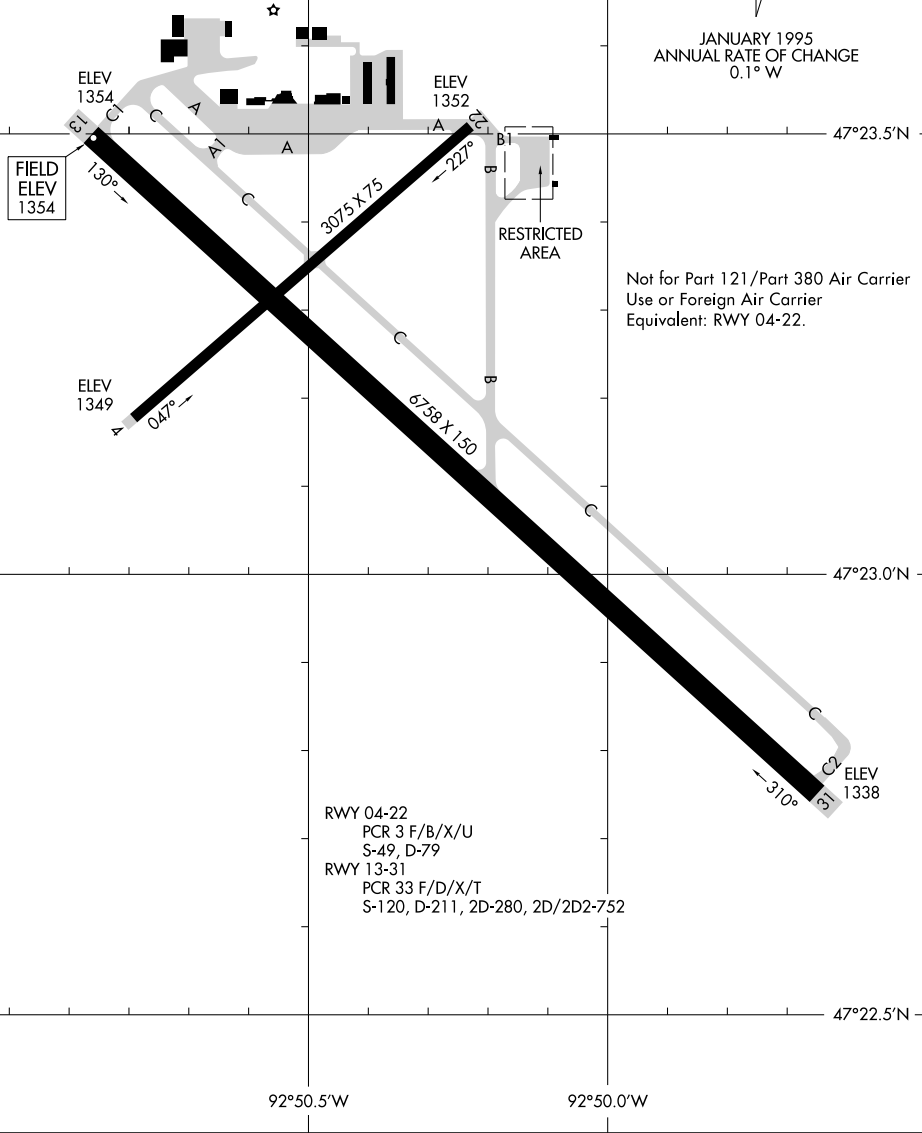

26134

AIRPORT DIAGRAM

AL-5159 (FAA)

RANGE RGNL (HIB)
HIBBING, MINNESOTA

ASOS
126.425
CTAF/UNICOM
123.000
CLNC DEL
127.4

JANUARY 1995
ANNUAL RATE OF CHANGE
0.1° W

Not for Part 121/Part 380 Air Carrier
Use or Foreign Air Carrier
Equivalent: RWY 04-22.

RWY 04-22
PCR 3 F/B/X/U
S-49, D-79
RWY 13-31
PCR 33 F/D/X/T
S-120, D-211, 2D-280, 2D/2D2-752

NC-1, 11 JUN 2026 to 09 JUL 2026

NC-1, 11 JUN 2026 to 09 JUL 2026

AIRPORT DIAGRAM

26134

HIBBING, MINNESOTA
RANGE RGNL (HIB)