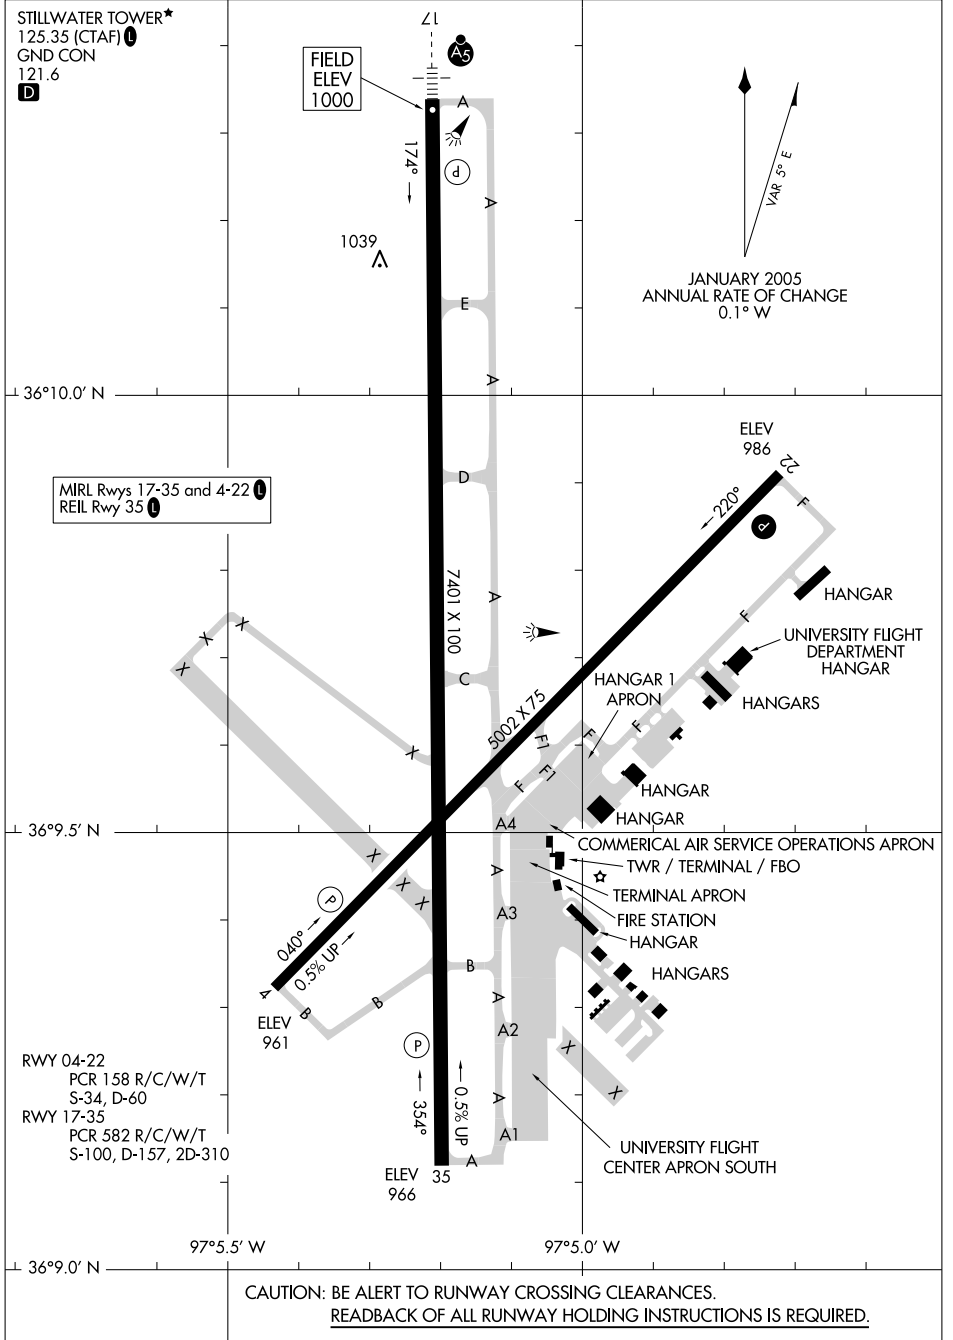

AIRPORT DIAGRAM

STILLWATER RGNL (SWO)
STILLWATER, OKLAHOMA

SC-1, 11 JUN 2026 to 09 JUL 2026

SC-1, 11 JUN 2026 to 09 JUL 2026

AIRPORT DIAGRAM

STILLWATER, OKLAHOMA
STILLWATER RGNL (SWO)