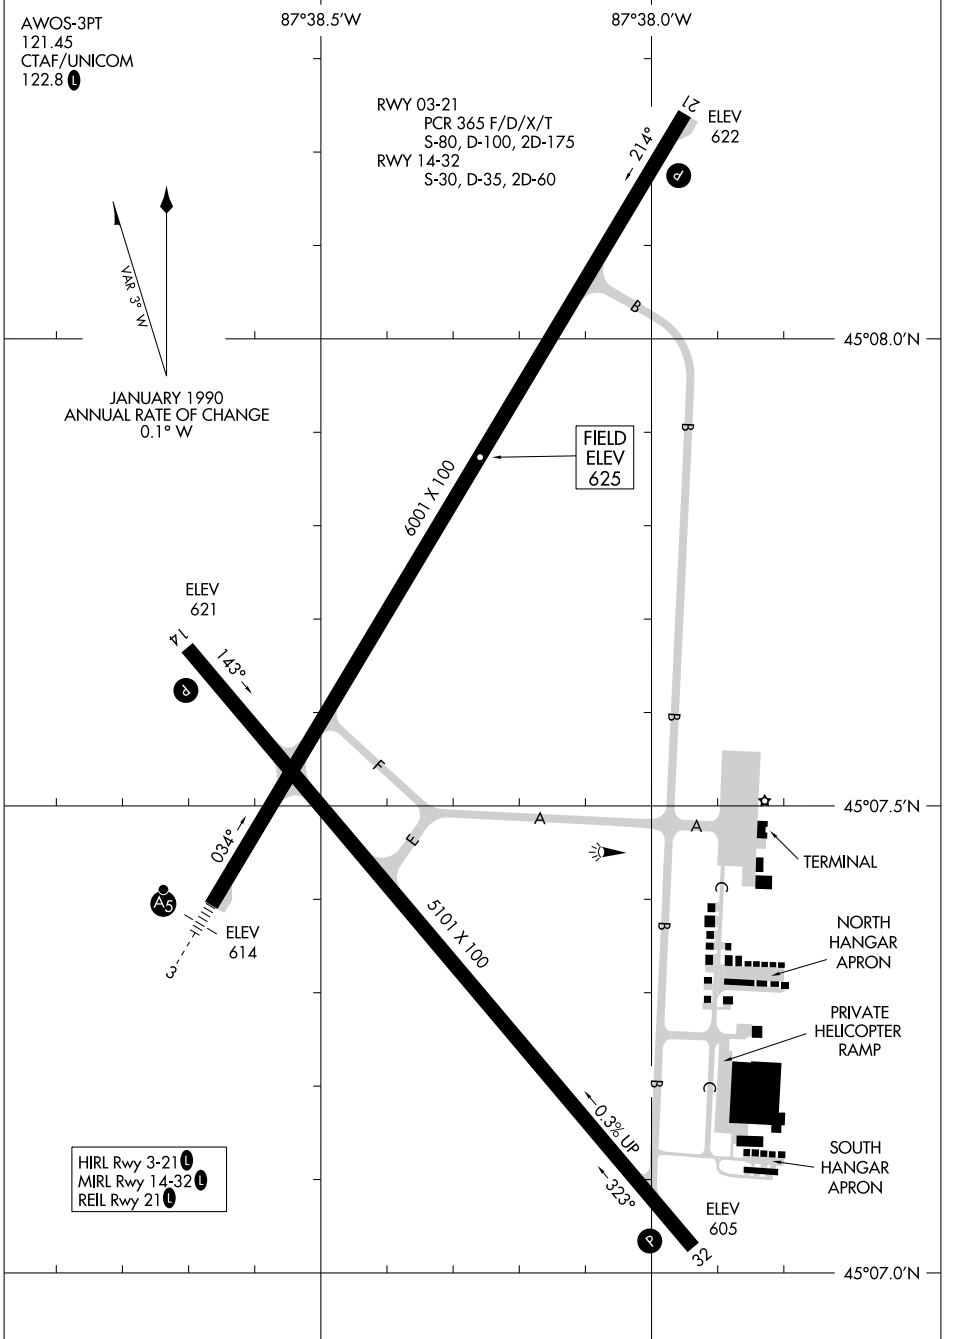

26134

# AIRPORT DIAGRAM

AL-5145 (FAA)

MENOMINEE RGNL (MNM)  
MENOMINEE, MICHIGAN

EC-1, 11 JUN 2026 to 09 JUL 2026

EC-1, 11 JUN 2026 to 09 JUL 2026

# AIRPORT DIAGRAM

26134

MENOMINEE, MICHIGAN  
MENOMINEE RGNL (MNM)