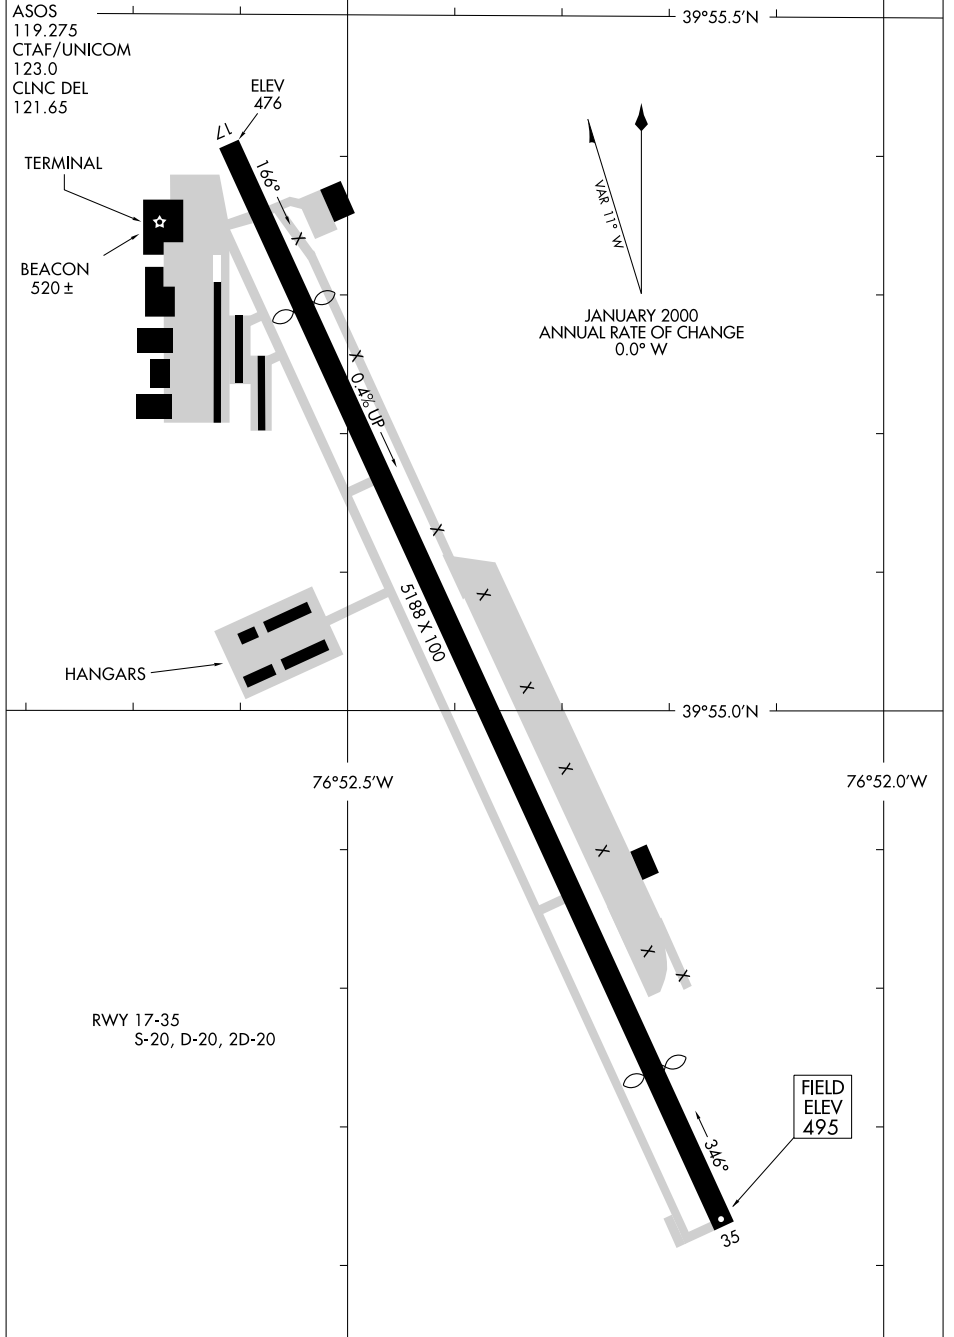

26134

# AIRPORT DIAGRAM

AL-5137 (FAA)

YORK (THV)  
YORK, PENNSYLVANIA

NE-4, 11 JUN 2026 to 09 JUL 2026

NE-4, 11 JUN 2026 to 09 JUL 2026

# AIRPORT DIAGRAM

26134

YORK, PENNSYLVANIA  
YORK (THV)