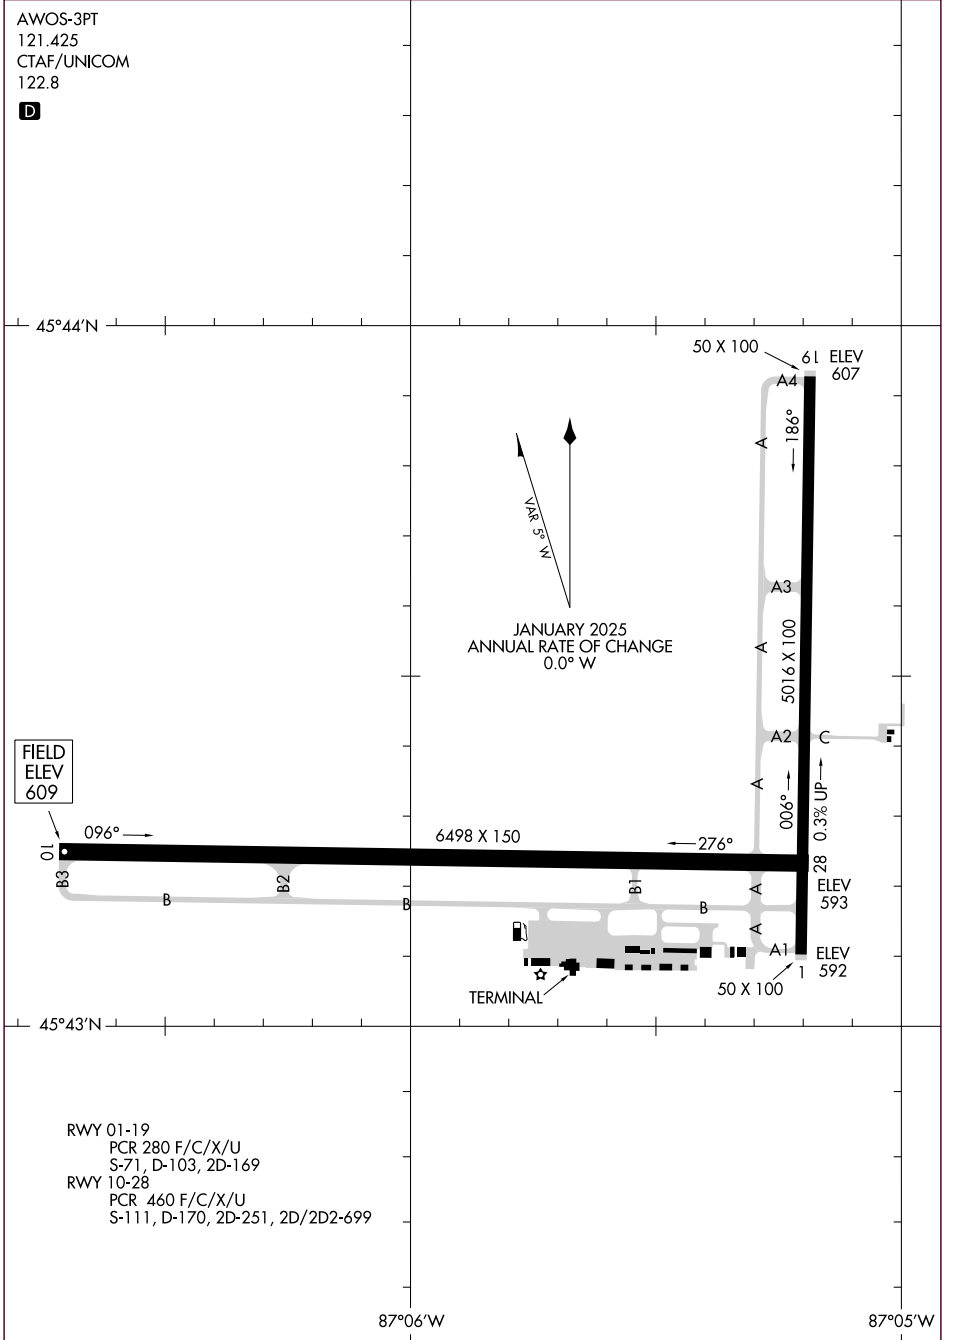

AWOS-3PT
121.425
CTAF/UNICOM
122.8

EC-1, 11 JUN 2026 to 09 JUL 2026

EC-1, 11 JUN 2026 to 09 JUL 2026

FIELD
ELEV
609

RWY 01-19
PCR 280 F/C/X/U
S-71, D-103, 2D-169
RWY 10-28
PCR 460 F/C/X/U
S-111, D-170, 2D-251, 2D/2D2-699

TERMINAL