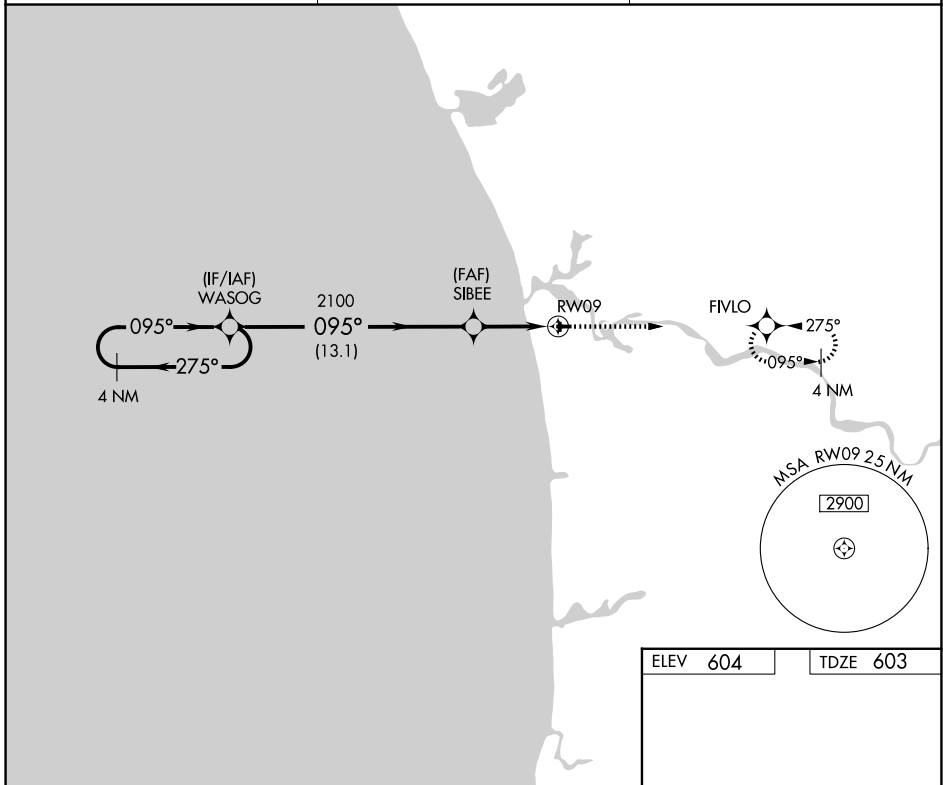

APP CRS 095°	Rwy Ldg TDZE Apt Elev	3752 603 604
------------------------	-----------------------------	---

RNAV (GPS) RWY 9

GRAND HAVEN MEML AIRPARK (3GM)

RNP APCH.		MISSED APPROACH: Climb to 2700 direct FIVLO and hold.
▼ ▲ NA	Use Muskegon altimeter setting. Circling Rwy 18, 36 NA at night. Rwy 9 helicopter visibility reduction below 3/4 SM NA.	
MKG ASOS 124.3	GREAT LAKES APP CON★ 133.825 290.35	UNICOM 122.7 (CTAF) 0

ELEV 604	TDZE 603
----------	----------

CATEGORY	A	B	C	D
LNAV MDA	1140-1	537 (600-1)	1140-1½ 537 (600-1½)	NA
CIRCLING	1240-1	636 (700-1)	1320-2 716 (800-2)	NA

REIL Rwys 9 and 27 0
MIRL Rwys 9-27 and 18-36 0