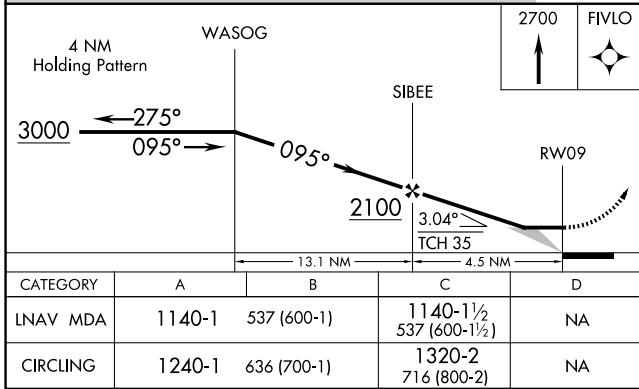

APP CRS 095°	Rwy Ldg TDZE Apt Elev	3752 603 604
------------------------	-----------------------------	---

RNAV (GPS) RWY 9

GRAND HAVEN MEML AIRPARK (3GM)

RNP APCH.		MISSED APPROACH: Climb to 2700 direct FIVLO and hold.
▼ ▲ NA	Use Muskegon altimeter setting. Circling Rwy 18, 36 NA at night. Rwy 9 helicopter visibility reduction below 3/4 SM NA.	
MKG ASOS 124.3	GREAT LAKES APP CON★ 133.825 290.35	UNICOM 122.7 (CTAF) 0

ELEV 604	TDZE 603
----------	----------

CATEGORY	A	B	C	D
LNAV MDA	1140-1	537 (600-1)	1140-1½ 537 (600-1½)	NA
CIRCLING	1240-1	636 (700-1)	1320-2 716 (800-2)	NA

REIL Rwys 9 and 27 0
MIRL Rwys 9-27 and 18-36 0