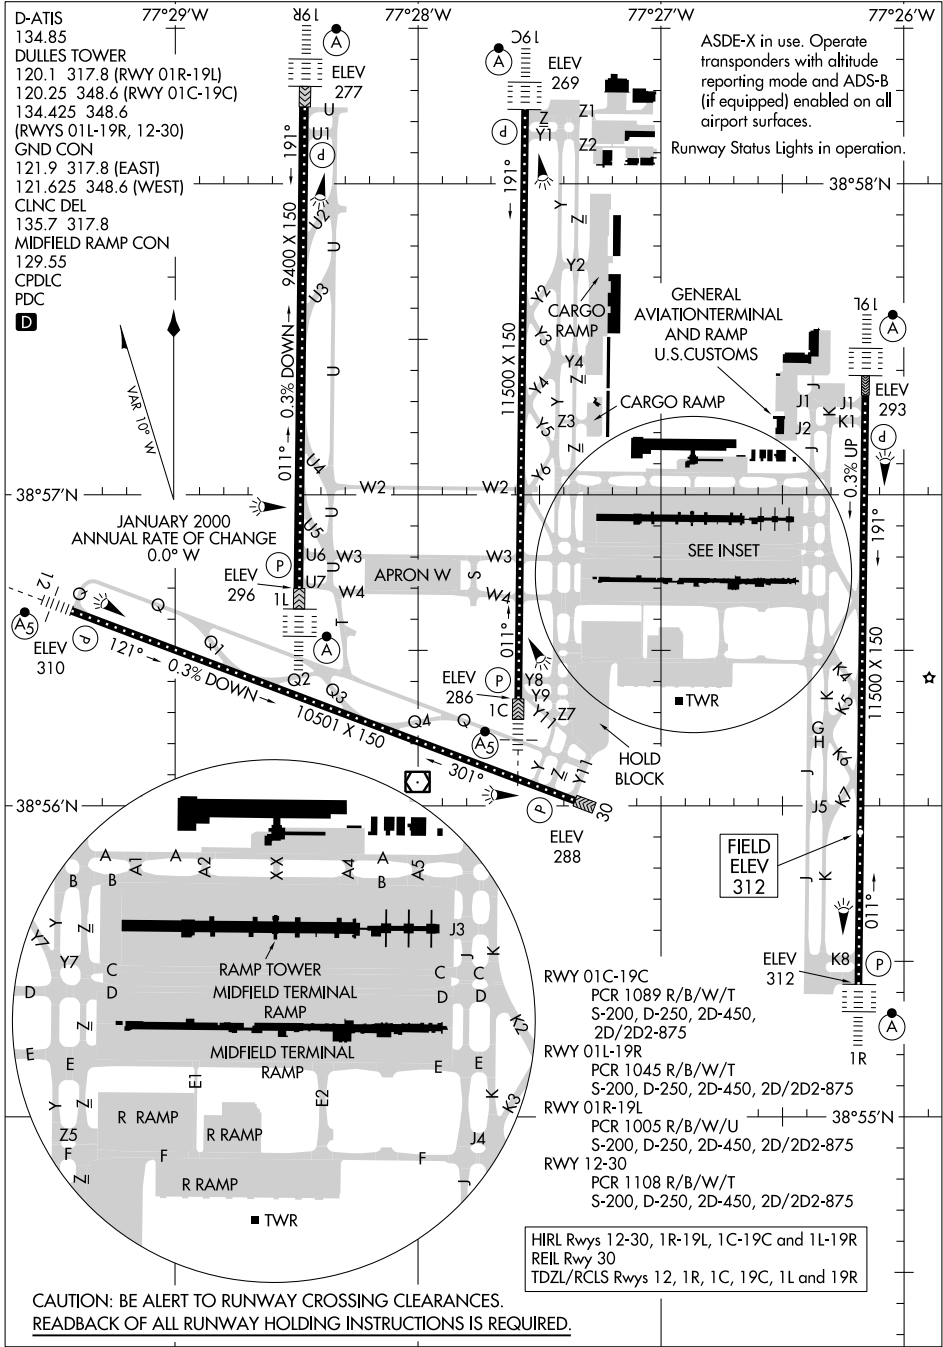

# AIRPORT DIAGRAM

WASHINGTON DULLES INTL (IAD)  
WASHINGTON, DC

AL-5100 (FAA)

NE-3, 11 JUN 2026 to 09 JUL 2026

NE-3, 11 JUN 2026 to 09 JUL 2026

# AIRPORT DIAGRAM

WASHINGTON, DC  
WASHINGTON DULLES INTL (IAD)

CAUTION: BE ALERT TO RUNWAY CROSSING CLEARANCES.  
READBACK OF ALL RUNWAY HOLDING INSTRUCTIONS IS REQUIRED.