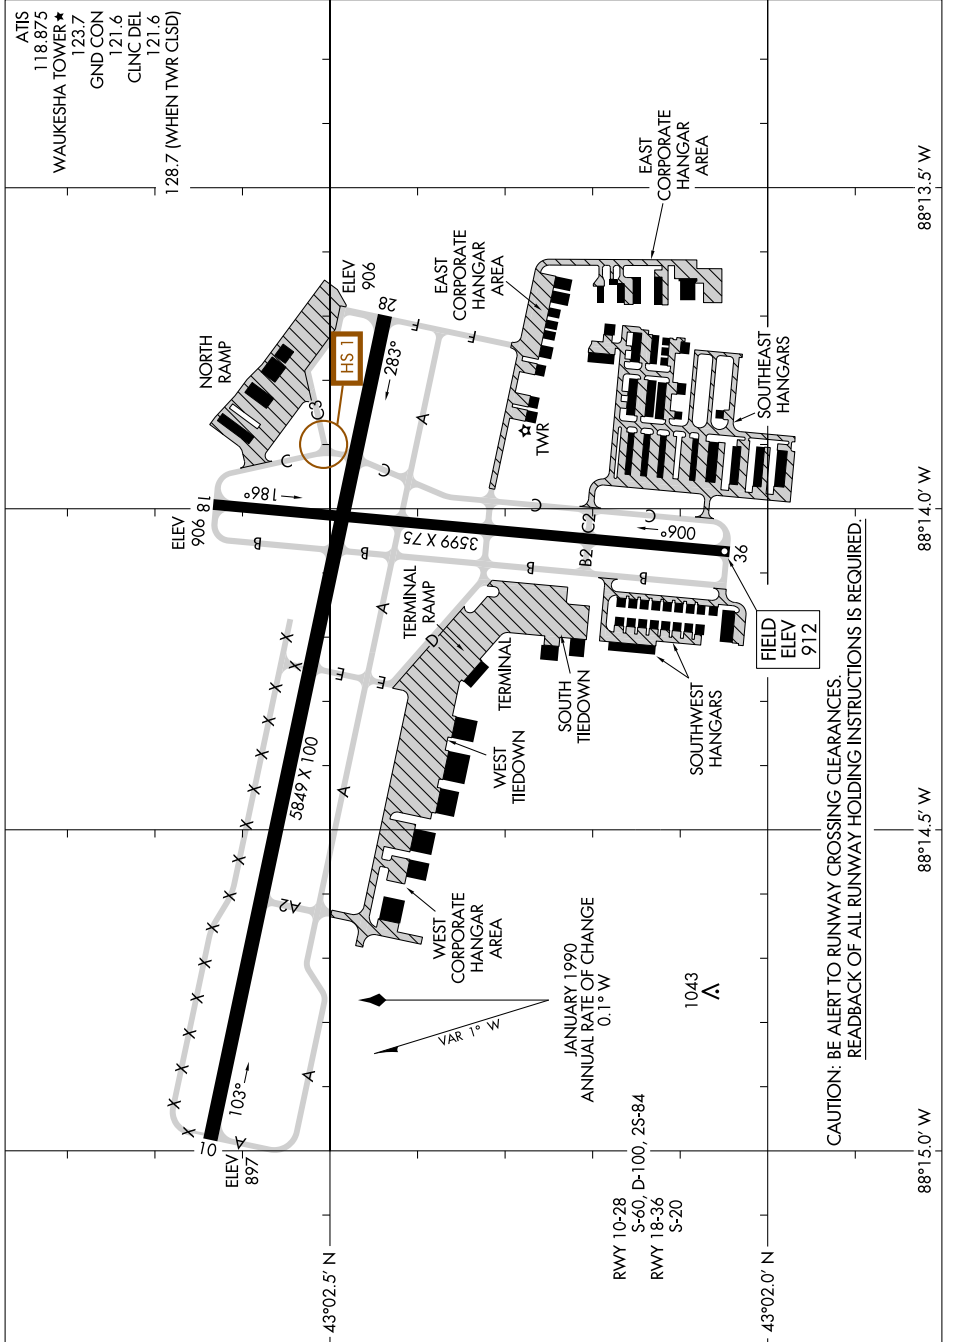

# AIRPORT DIAGRAM

AL-5078 (FAA)

WAUKESHA COUNTY (UES)  
WAUKESHA, WISCONSIN

EC-3, 11 JUN 2026 to 09 JUL 2026

EC-3, 11 JUN 2026 to 09 JUL 2026

# AIRPORT DIAGRAM

WAUKESHA, WISCONSIN  
WAUKESHA COUNTY (UES)